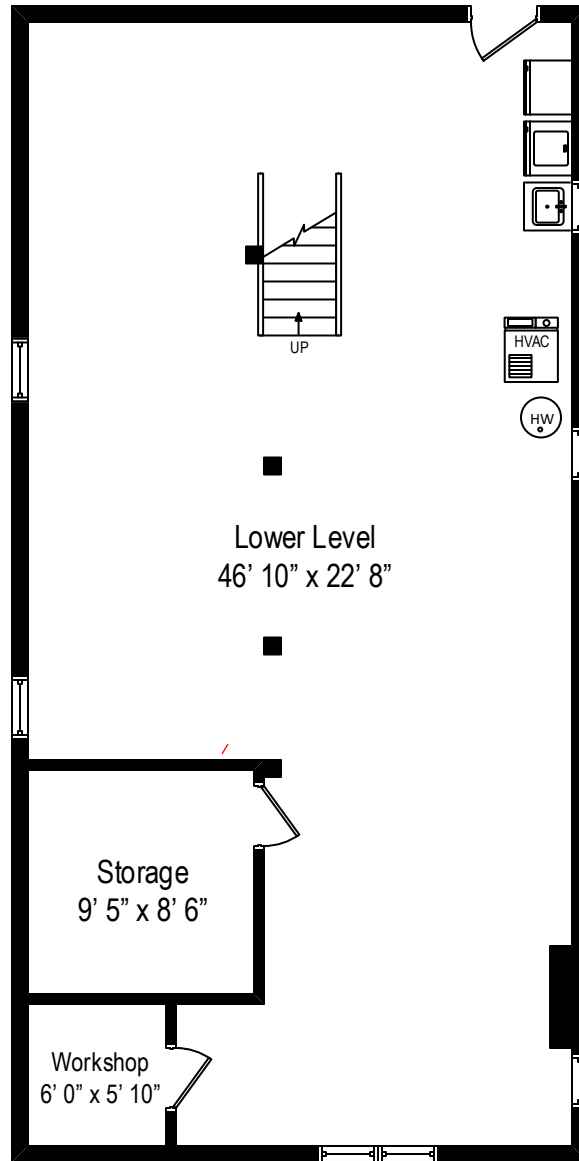

5029 Street Louis – Chicago, IL 60625

First Level

All dimensions are approximate. This plan is for marketing purposes only.

5029 Street Louis – Chicago, IL 60625

Second Level

All dimensions are approximate. This plan is for marketing purposes only.

5029 Street Louis – Chicago, IL 60625

Lower Level

All dimensions are approximate. This plan is for marketing purposes only.