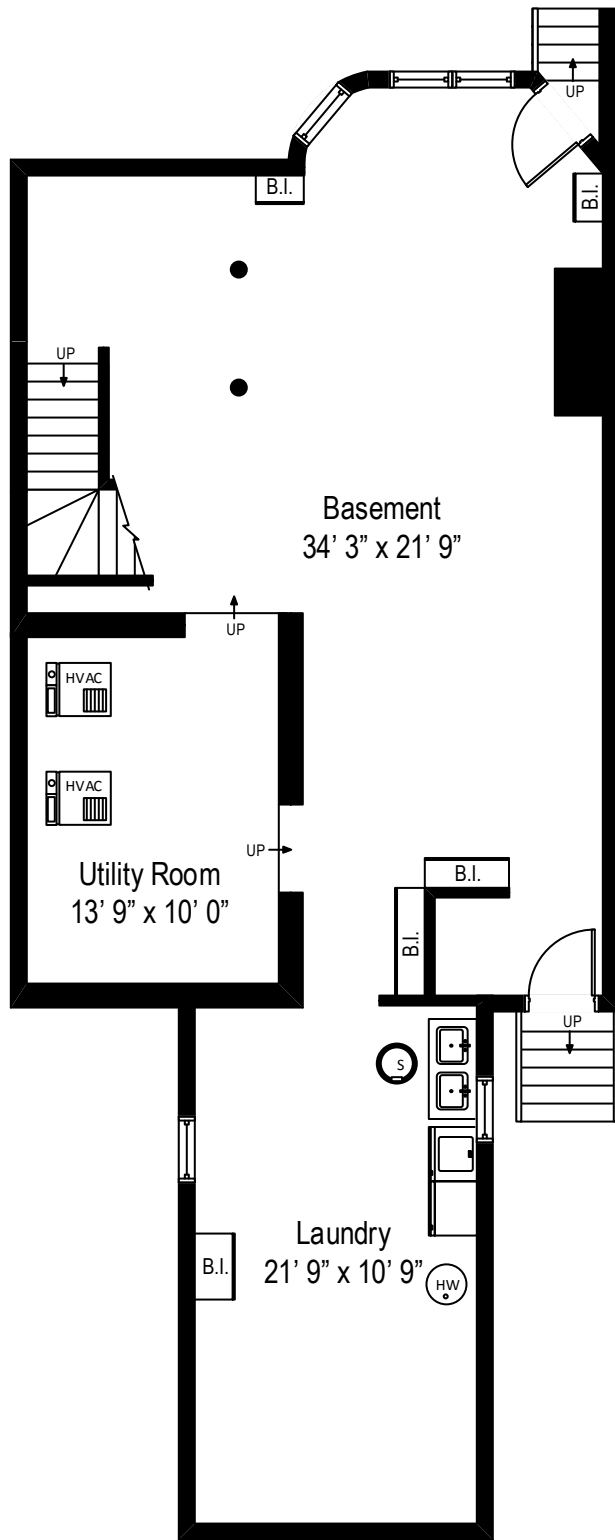

657 W. Roscoe Avenue – Chicago, IL 60657

First Level

All dimensions are approximate. This plan is for marketing purposes only.

657 W. Roscoe Avenue – Chicago, IL 60657

Second Level

657 W. Roscoe Avenue – Chicago, IL 60657

Lower Level