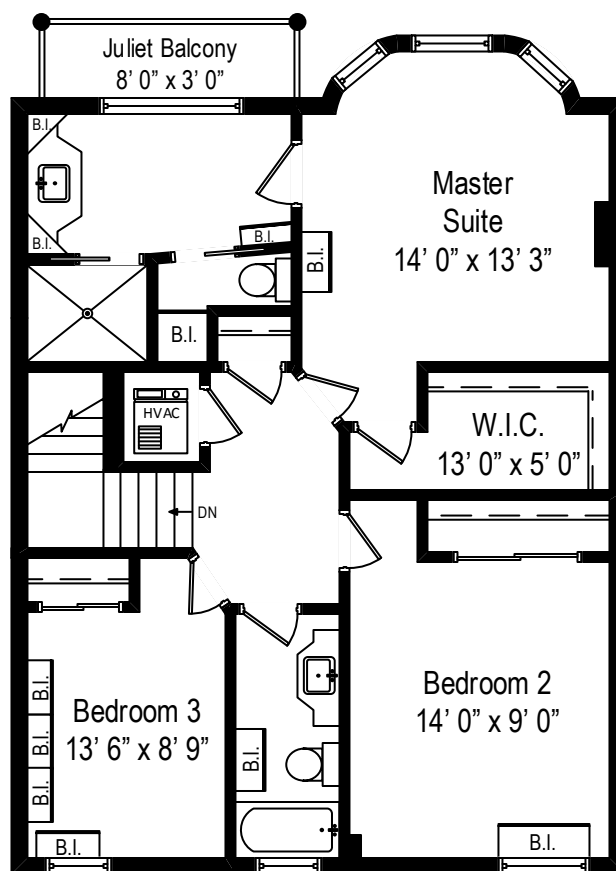

657 W. Roscoe Avenue – Chicago, IL 60657

First Level

All dimensions are approximate. This plan is for marketing purposes only.

657 W. Roscoe Avenue – Chicago, IL 60657

Second Level

657 W. Roscoe Avenue – Chicago, IL 60657

Lower Level