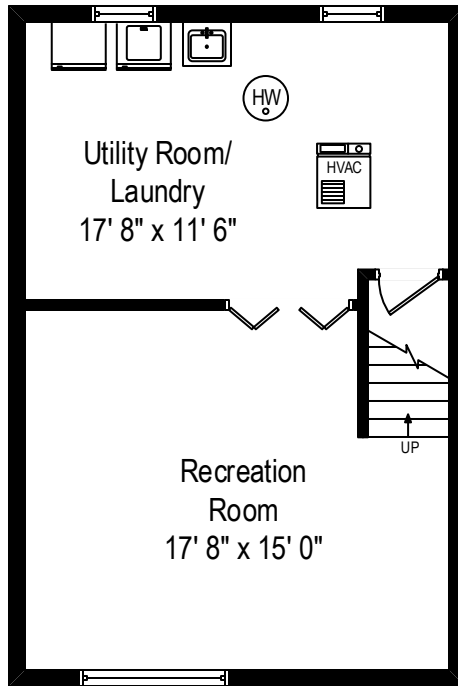

1927 Lee Street – Evanston, IL 60602

First Level

All dimensions are approximate. This plan is for marketing purposes only.

1927 Lee Street – Evanston, IL 60602

Second Level

All dimensions are approximate. This plan is for marketing purposes only.