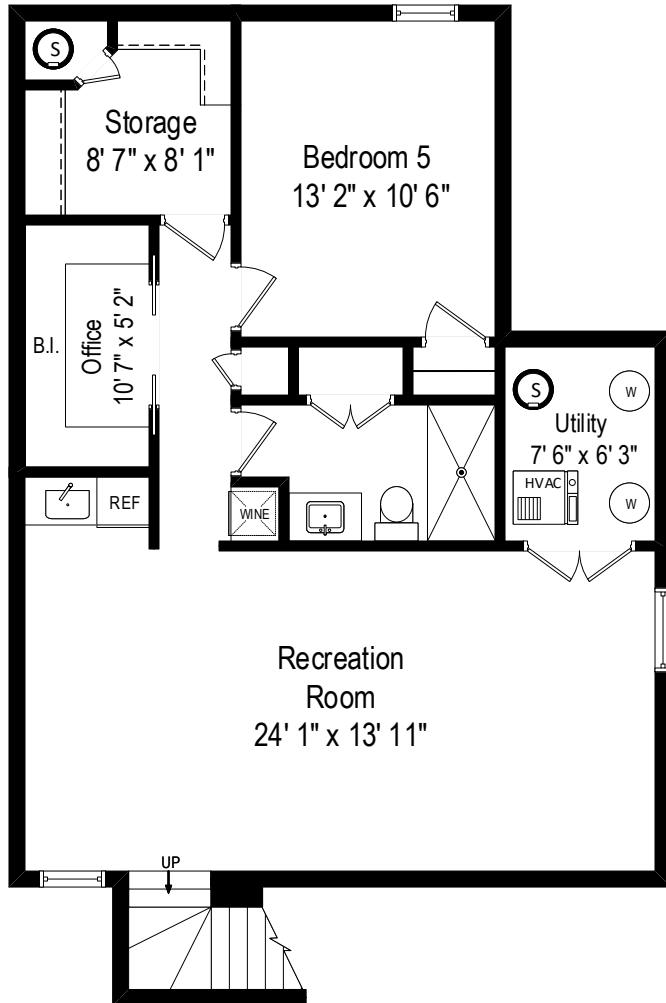

604 Brier – Kenilworth, IL 60043

First Level

All dimensions are approximate. This plan is for marketing purposes only.

604 Brier – Kenilworth, IL 60043

Second Level

All dimensions are approximate. This plan is for marketing purposes only.

604 Brier – Kenilworth, IL 60043

Lower Level

All dimensions are approximate. This plan is for marketing purposes only.