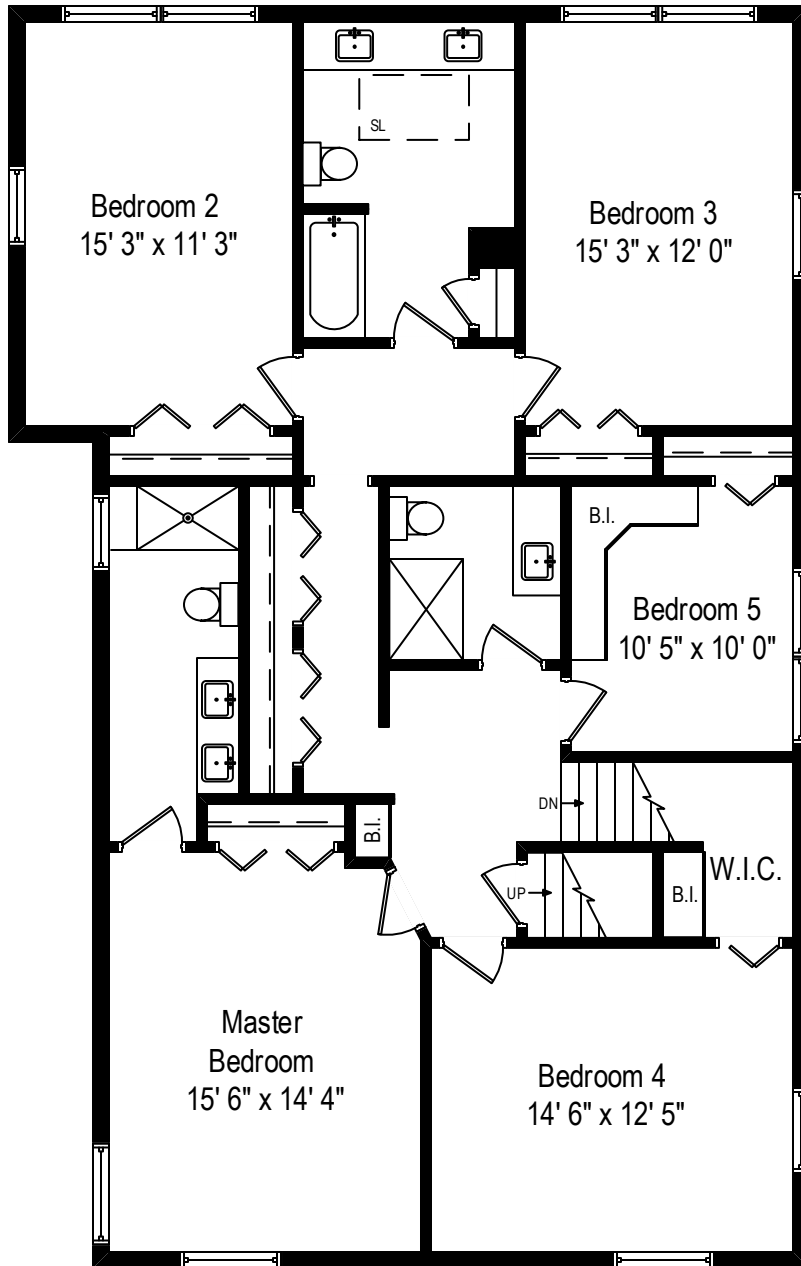

1325 Greenwood - Wilmette, IL 60091

First Level

All dimensions are approximate. This plan is for marketing purposes only.

1325 Greenwood - Wilmette, IL 60091

Second Level

All dimensions are approximate. This plan is for marketing purposes only.

1325 Greenwood - Wilmette, IL 60091

Lower Level