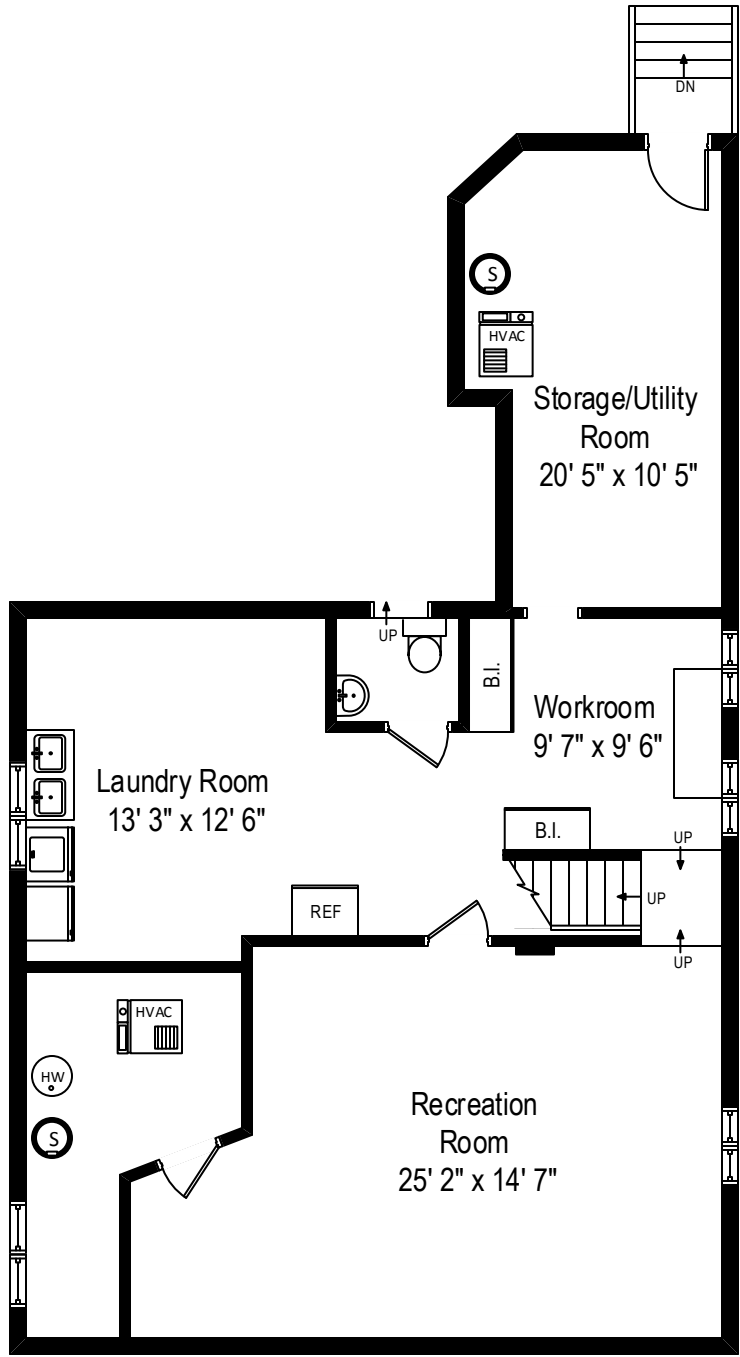

1325 Greenwood - Wilmette, IL 60091

First Level

All dimensions are approximate. This plan is for marketing purposes only.

1325 Greenwood - Wilmette, IL 60091

Second Level

All dimensions are approximate. This plan is for marketing purposes only.

1325 Greenwood - Wilmette, IL 60091

Lower Level