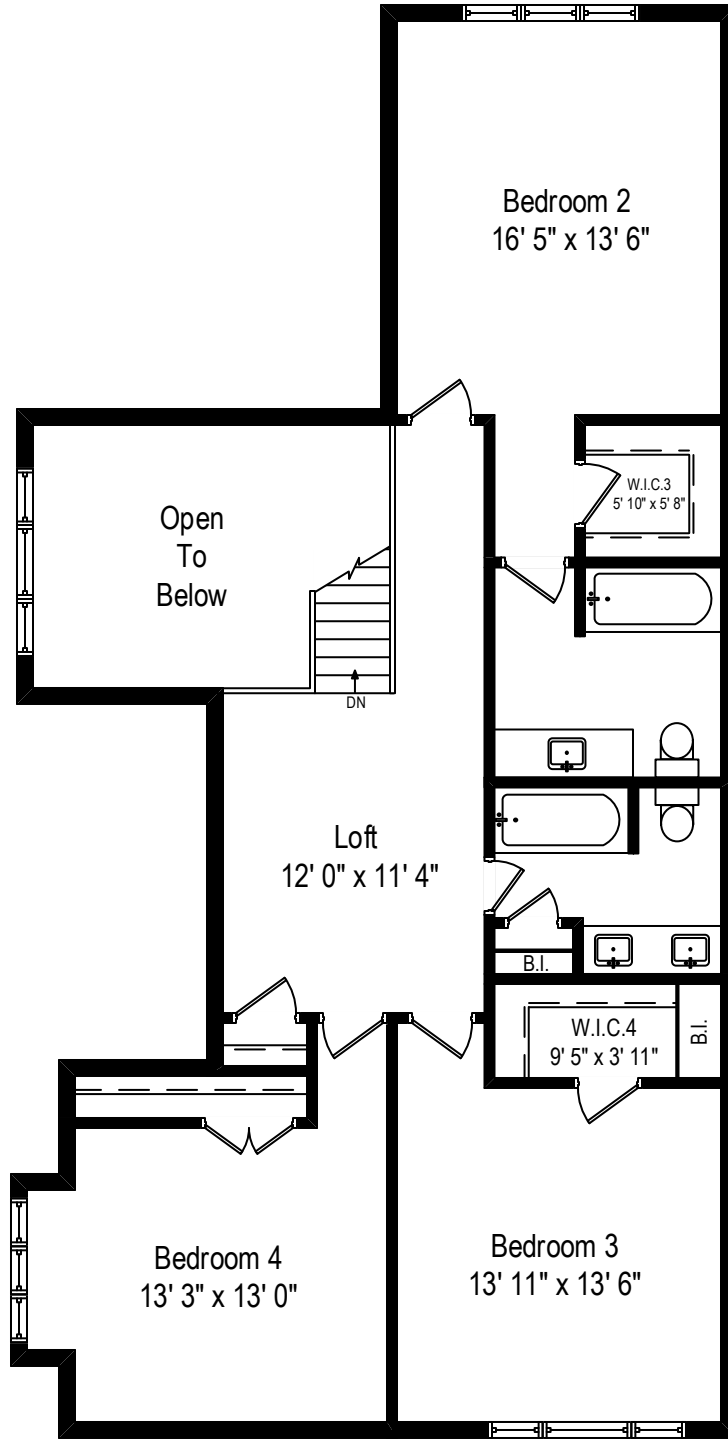

578 Greenway - Lake Forest, IL 60045

First Level

578 Greenway - Lake Forest, IL 60045

Second Level

578 Greenway - Lake Forest, IL 60045

Lower Level

All dimensions are approximate. This plan is for marketing purposes only.