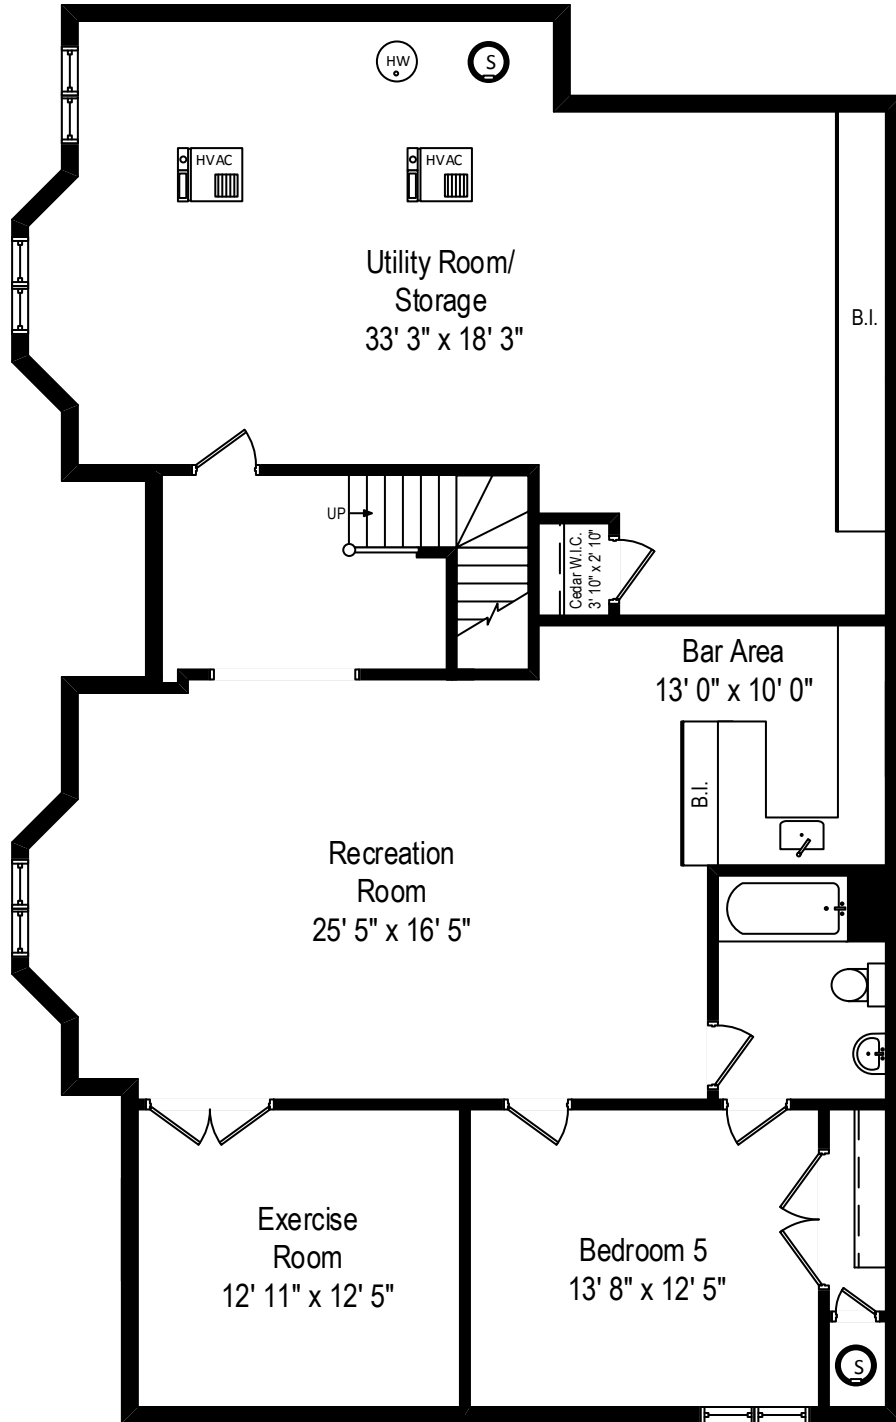

578 Greenway - Lake Forest, IL 60045

First Level

578 Greenway - Lake Forest, IL 60045

Second Level

578 Greenway - Lake Forest, IL 60045

Lower Level

All dimensions are approximate. This plan is for marketing purposes only.