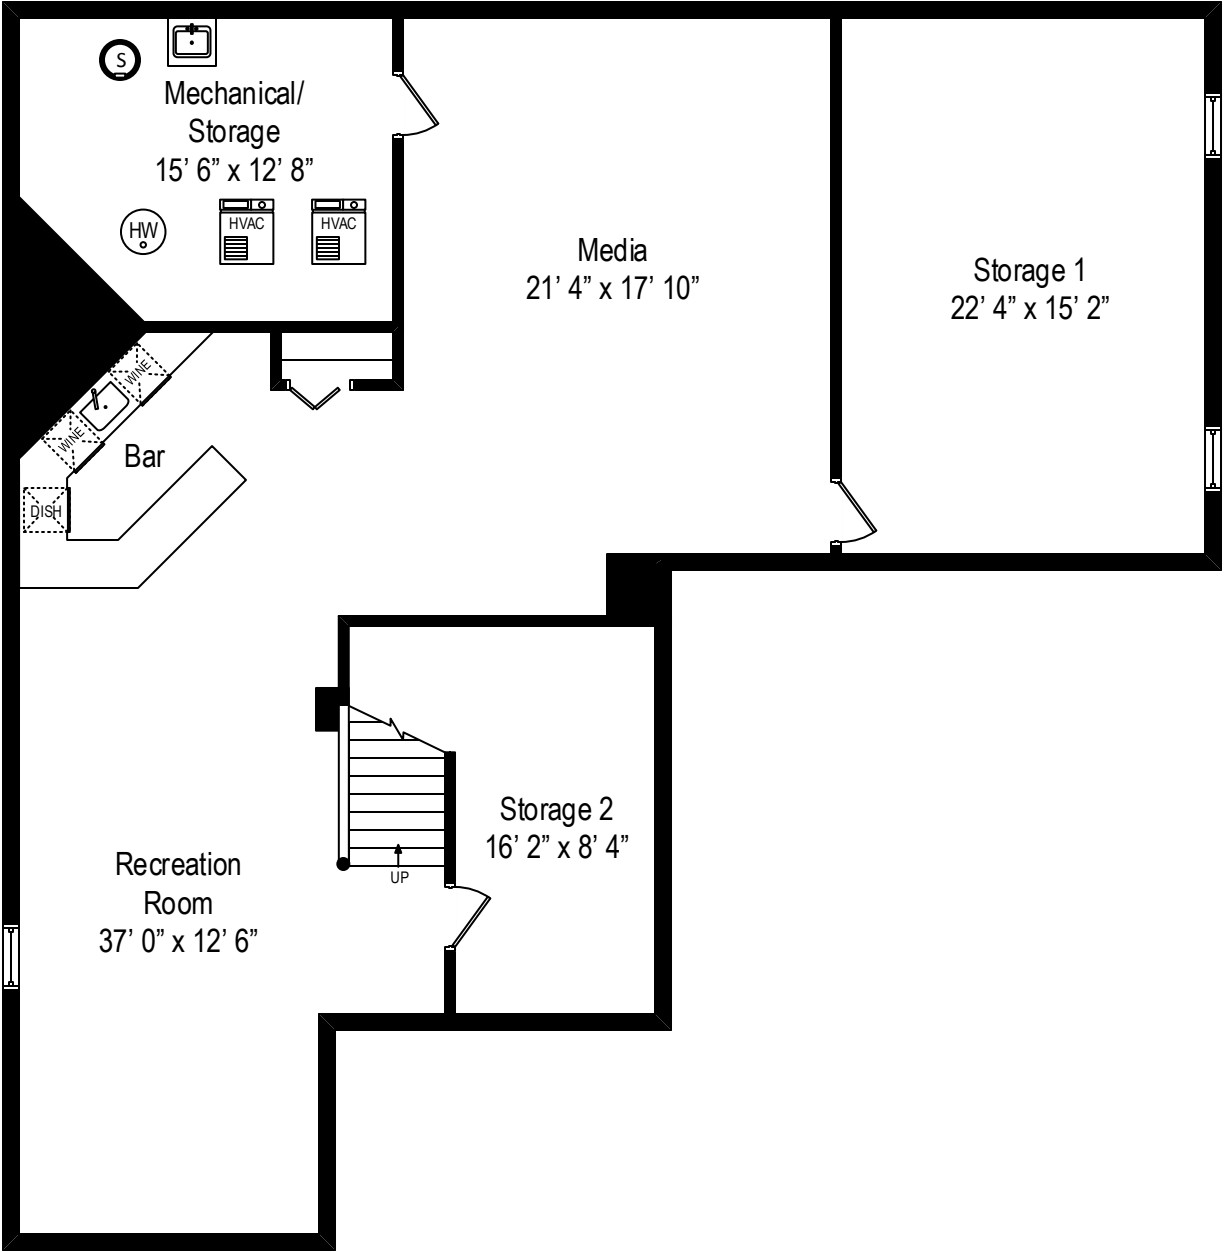

3910 Rugen Road – Glenview, IL 60025

First Level

All dimensions are approximate. This plan is for marketing purposes only.

3910 Rugen Road – Glenview, IL 60025

Second Level

All dimensions are approximate. This plan is for marketing purposes only.

3910 Rugen Road – Glenview, IL 60025

Lower Level

All dimensions are approximate. This plan is for marketing purposes only.