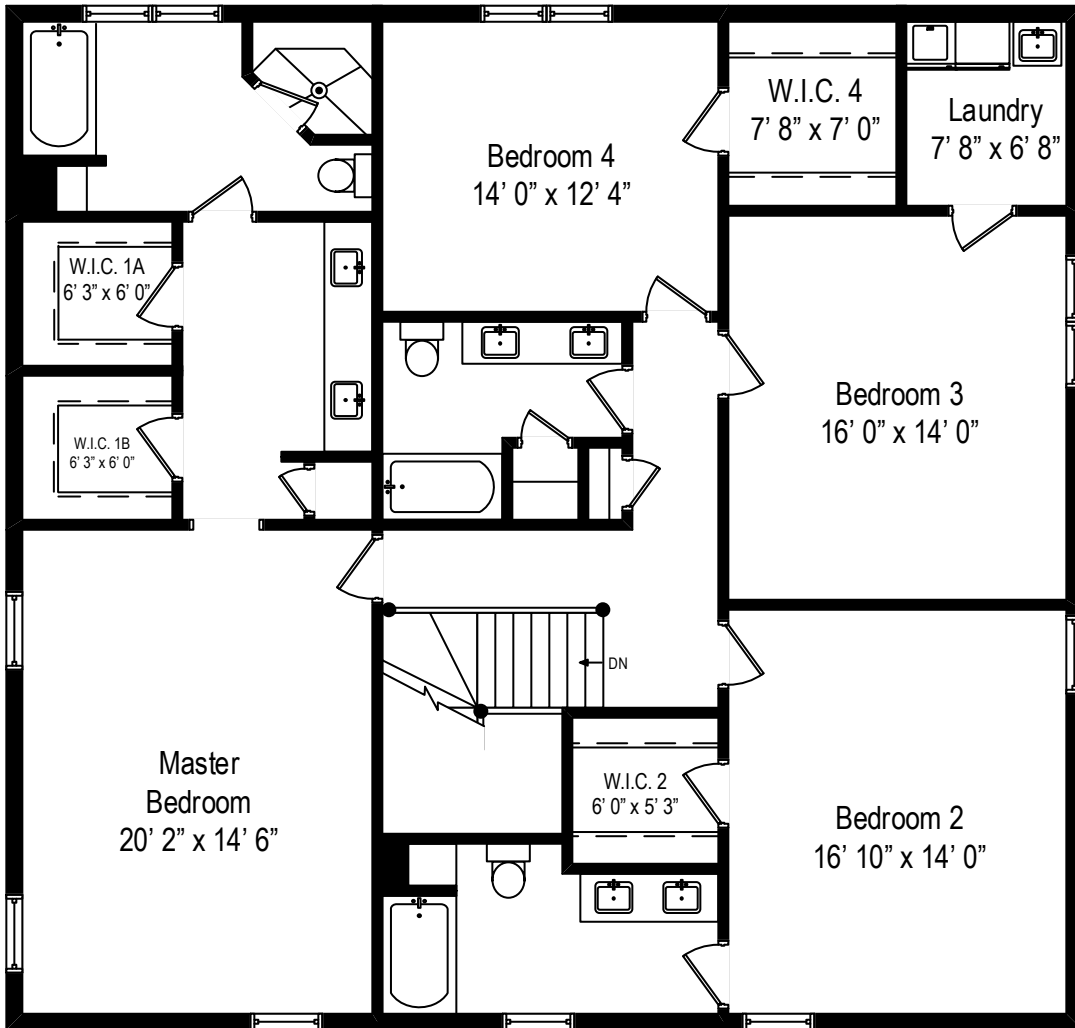

3910 Rugen Road – Glenview, IL 60025

First Level

All dimensions are approximate. This plan is for marketing purposes only.

3910 Rugen Road – Glenview, IL 60025

Second Level

All dimensions are approximate. This plan is for marketing purposes only.

3910 Rugen Road – Glenview, IL 60025

Lower Level

All dimensions are approximate. This plan is for marketing purposes only.