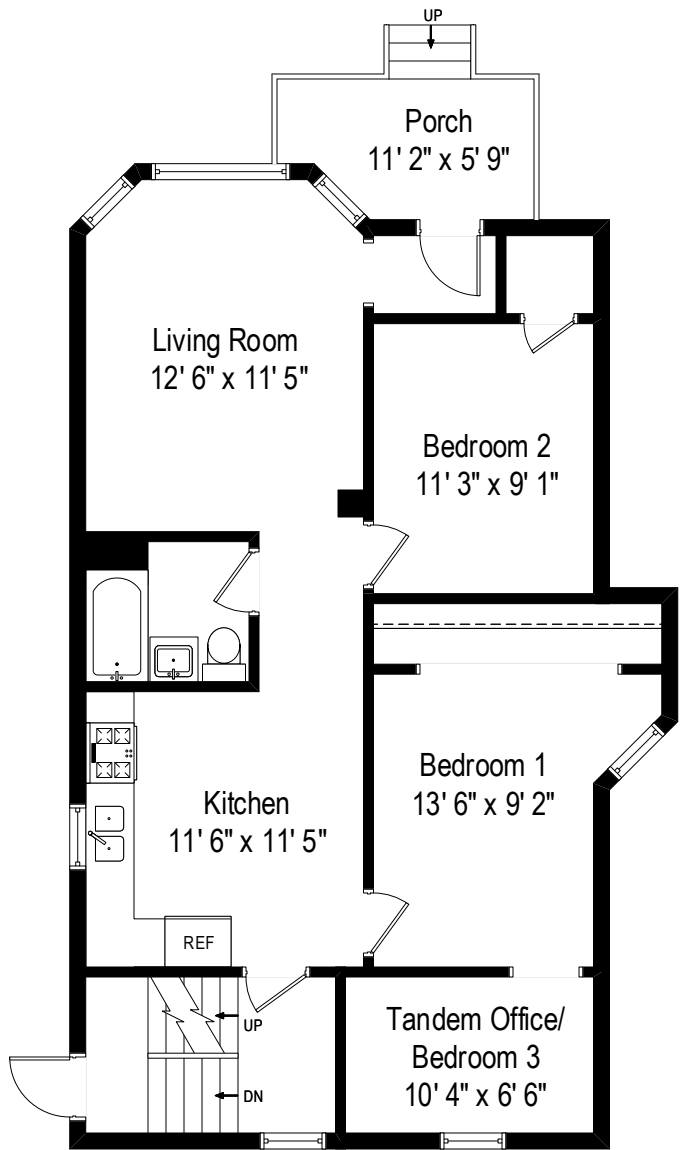

4027 N. Kilbourn Avenue - Chicago, IL 60641

First Level(Front)

All dimensions are approximate. This plan is for marketing purposes only.

4027 N. Kilbourn Avenue - Chicago, IL 60641

Second Level(Front)

All dimensions are approximate. This plan is for marketing purposes only.

4027 N. Kilbourn Avenue - Chicago, IL 60641

First Level(Rear)

All dimensions are approximate. This plan is for marketing purposes only.

4027 N. Kilbourn Avenue - Chicago, IL 60641

Second Level(Rear)

All dimensions are approximate. This plan is for marketing purposes only.