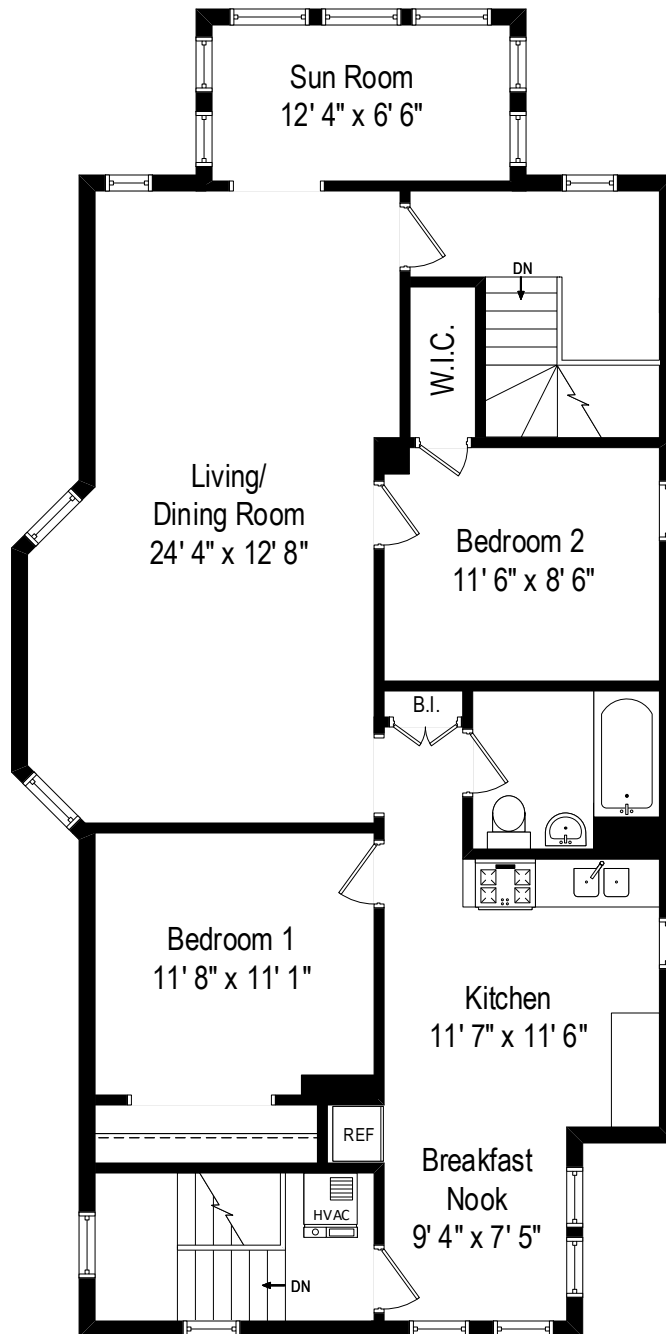

4027 N. Kilbourn Avenue - Chicago, IL 60641

First Level(Front)

All dimensions are approximate. This plan is for marketing purposes only.

4027 N. Kilbourn Avenue - Chicago, IL 60641

Second Level(Front)

All dimensions are approximate. This plan is for marketing purposes only.

4027 N. Kilbourn Avenue - Chicago, IL 60641

First Level(Rear)

All dimensions are approximate. This plan is for marketing purposes only.

4027 N. Kilbourn Avenue - Chicago, IL 60641

Second Level(Rear)

All dimensions are approximate. This plan is for marketing purposes only.