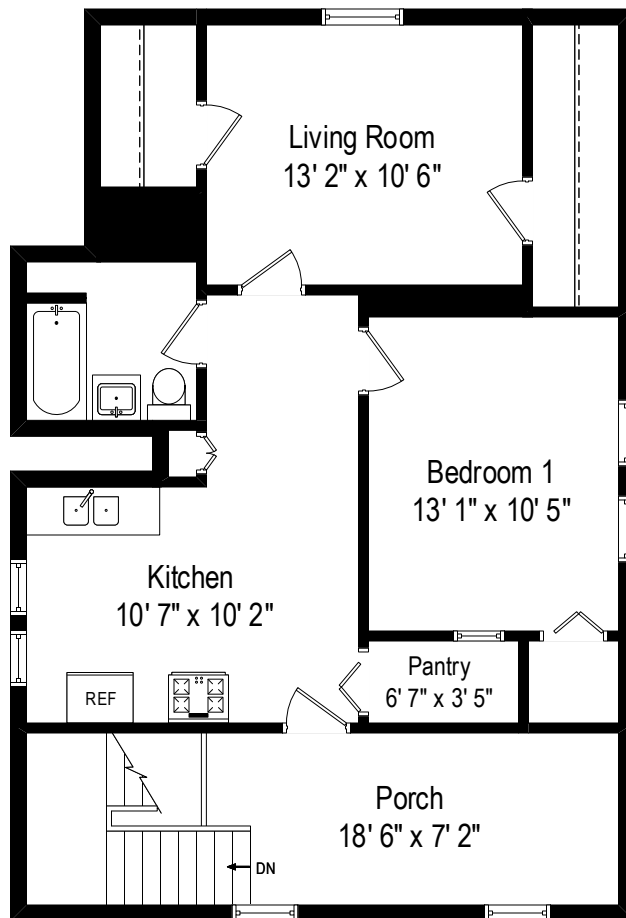

4027 N. Kilbourn Avenue - Chicago, IL 60641

First Level(Front)

All dimensions are approximate. This plan is for marketing purposes only.

4027 N. Kilbourn Avenue - Chicago, IL 60641

Second Level(Front)

All dimensions are approximate. This plan is for marketing purposes only.

4027 N. Kilbourn Avenue - Chicago, IL 60641

First Level(Rear)

All dimensions are approximate. This plan is for marketing purposes only.

4027 N. Kilbourn Avenue - Chicago, IL 60641

Second Level(Rear)

All dimensions are approximate. This plan is for marketing purposes only.