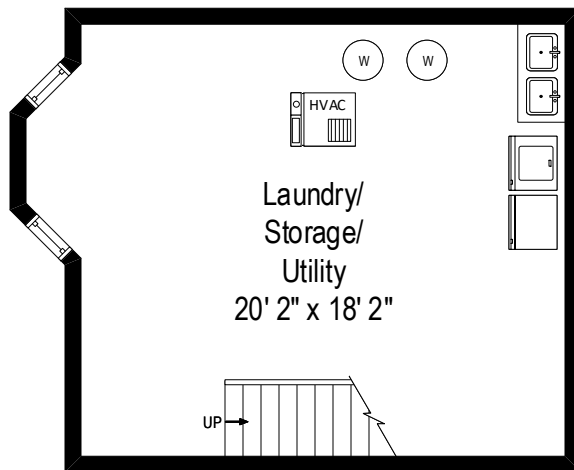

1140 Forest Ave - Wilmette, IL 60091

First Level

1140 Forest Ave - Wilmette, IL 60091

Second Level

All dimensions are approximate. This plan is for marketing purposes only.

1140 Forest Ave - Wilmette, IL 60091

Lower Level