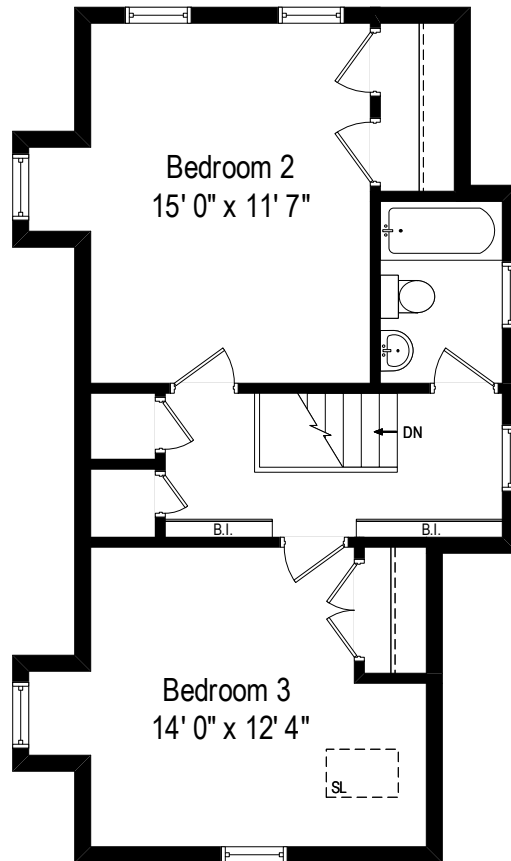

1140 Forest Ave - Wilmette, IL 60091

First Level

1140 Forest Ave - Wilmette, IL 60091

Second Level

All dimensions are approximate. This plan is for marketing purposes only.

1140 Forest Ave - Wilmette, IL 60091

Lower Level