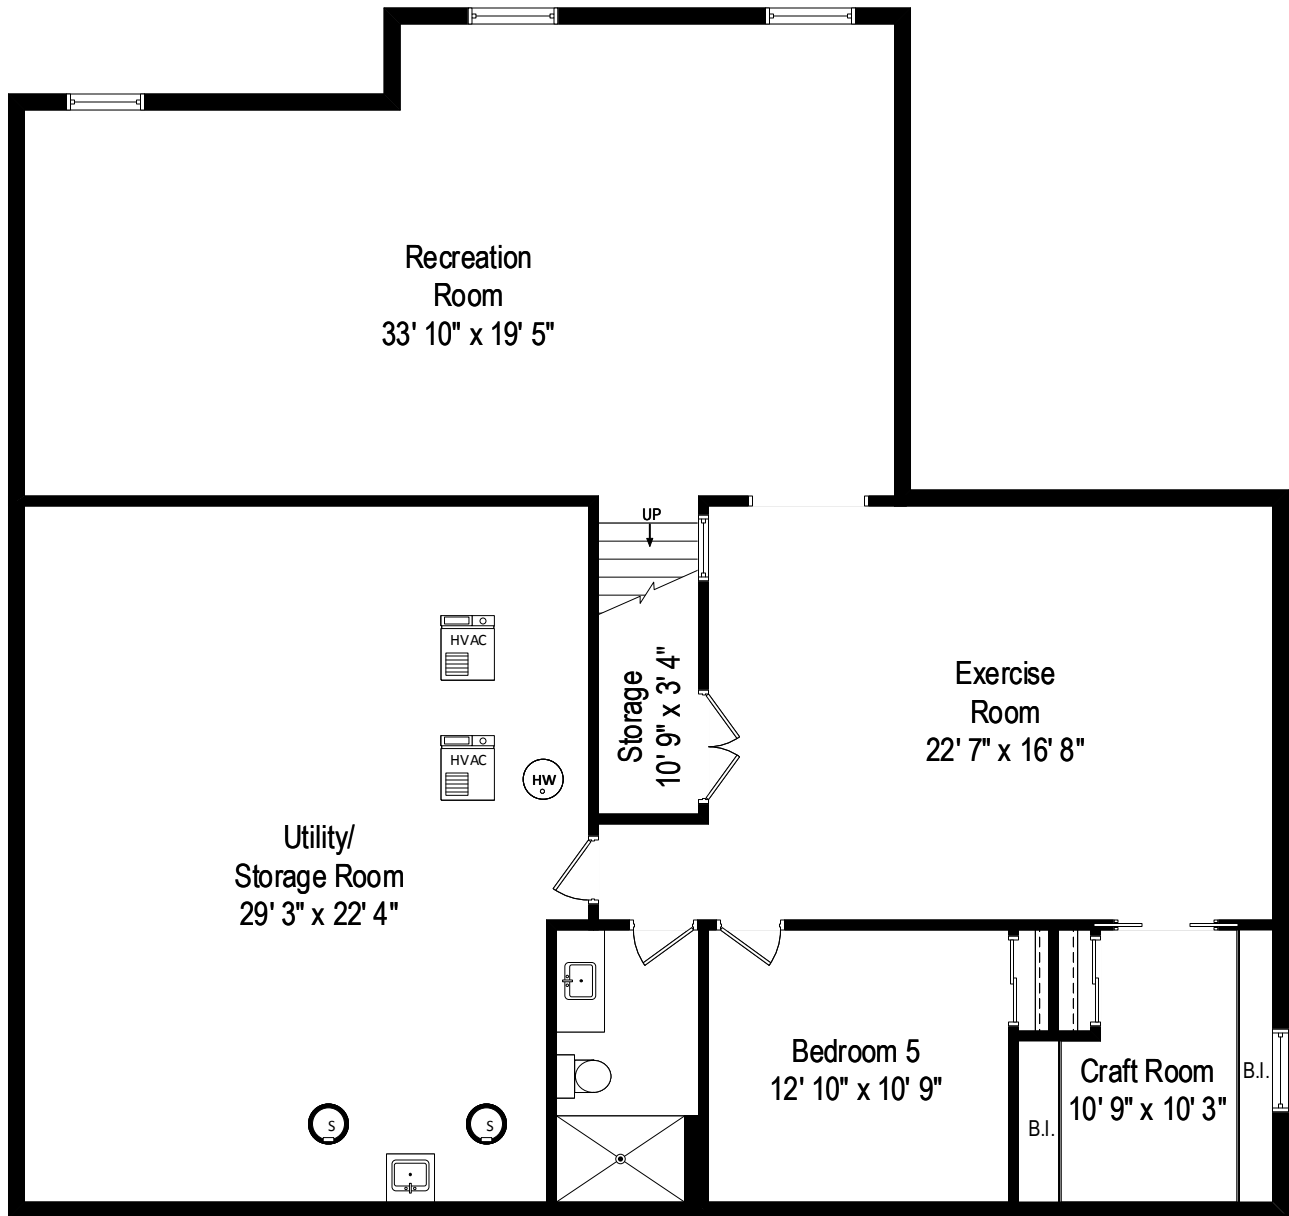

1220 Alvin Court – Glenview, IL 60025

First Level

1220 Alvin Court – Glenview, IL 60025

Second Level

1220 Alvin Court – Glenview, IL 60025

Lower Level

All dimensions are approximate. This plan is for marketing purposes only.