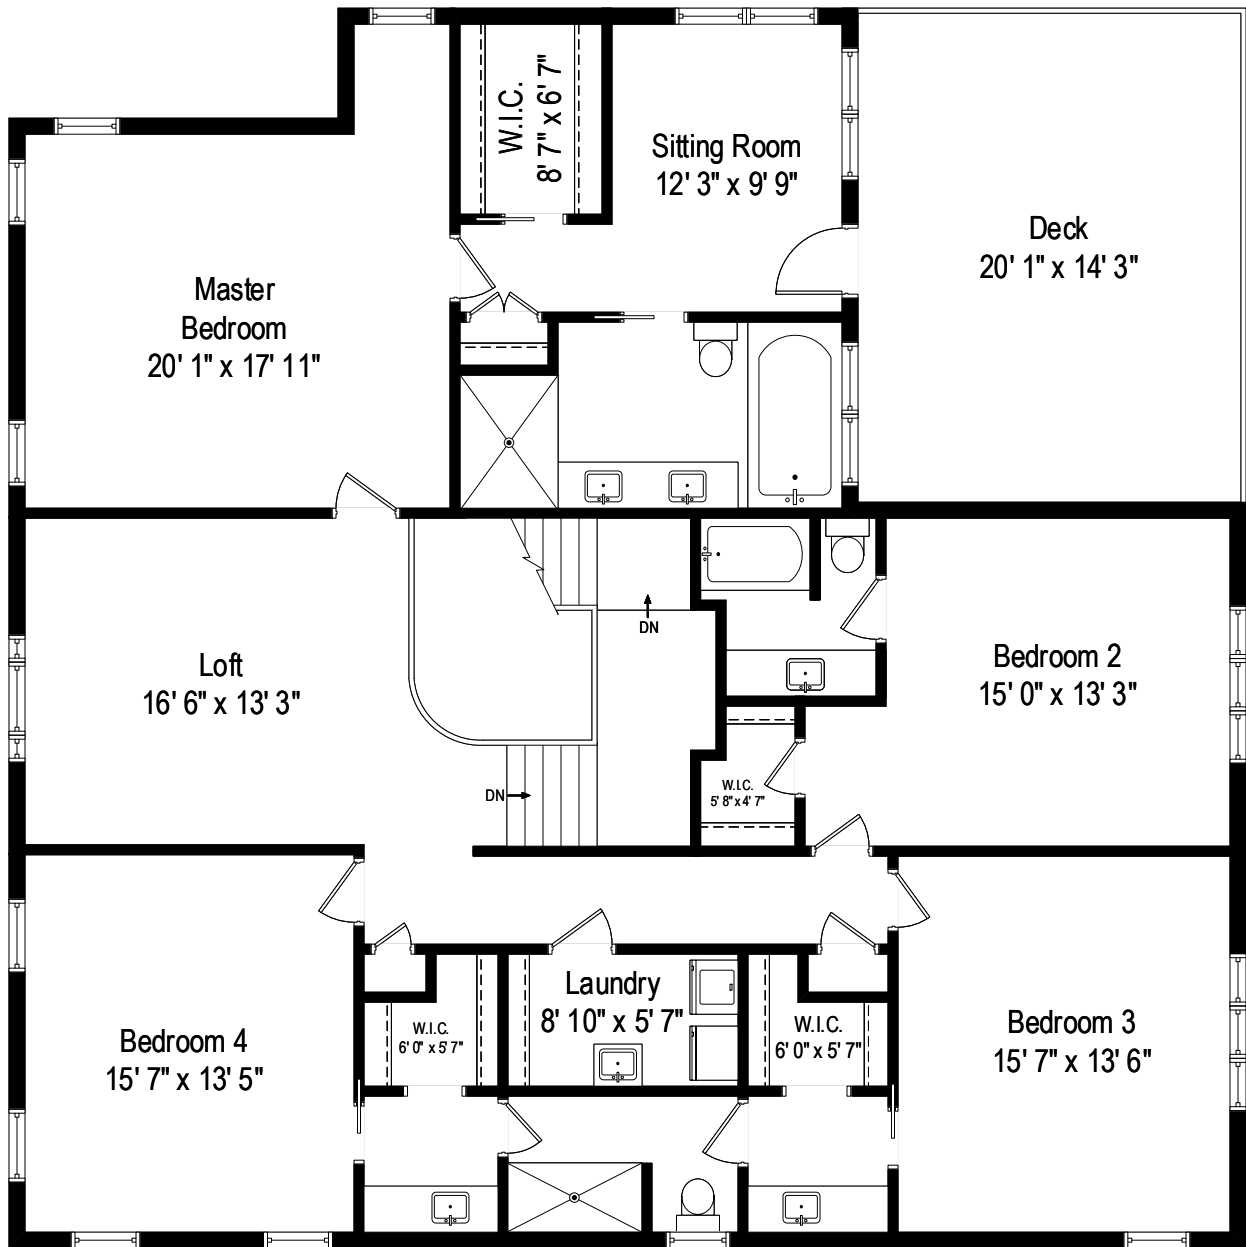

1220 Alvin Court – Glenview, IL 60025

First Level

1220 Alvin Court – Glenview, IL 60025

Second Level

1220 Alvin Court – Glenview, IL 60025

Lower Level

All dimensions are approximate. This plan is for marketing purposes only.