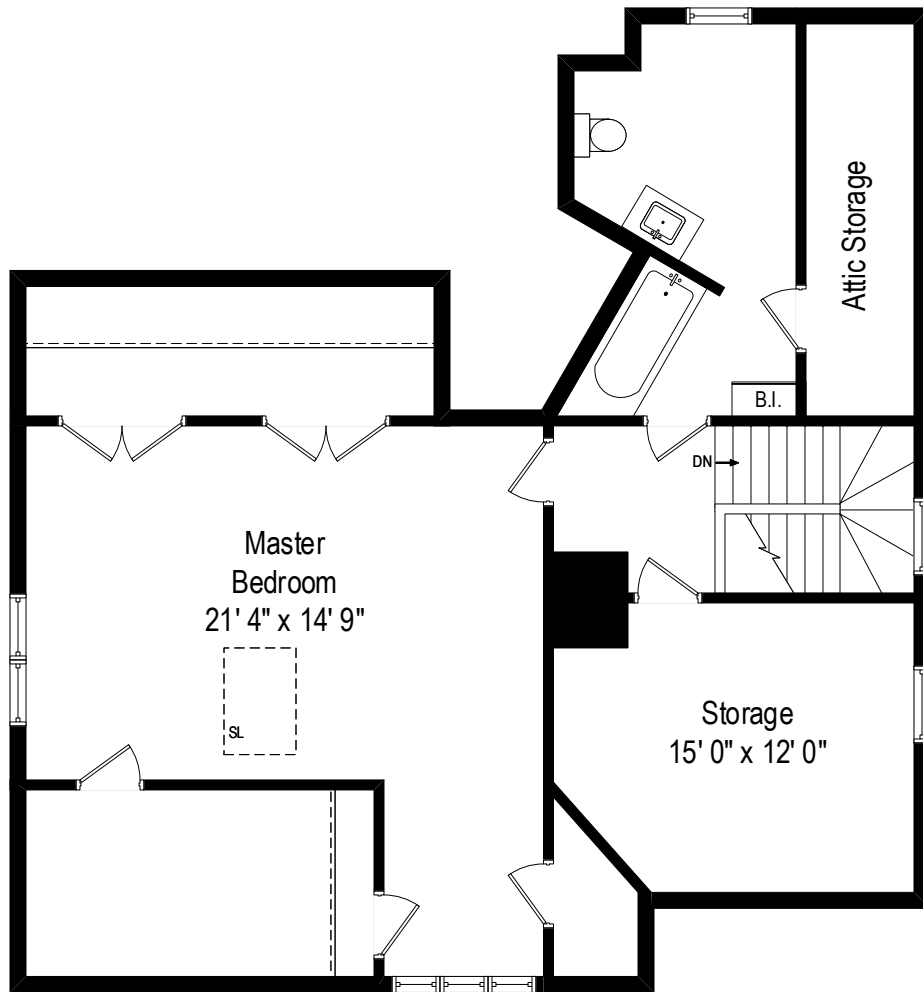

924 Forest Avenue - Wilmette, IL 60091

First Level

All dimensions are approximate. This plan is for marketing purposes only.

924 Forest Avenue - Wilmette, IL 60091

Second Level

All dimensions are approximate. This plan is for marketing purposes only.

924 Forest Avenue - Wilmette, IL 60091

Third Level

All dimensions are approximate. This plan is for marketing purposes only.

924 Forest Avenue - Wilmette, IL 60091

Lower Level

All dimensions are approximate. This plan is for marketing purposes only.