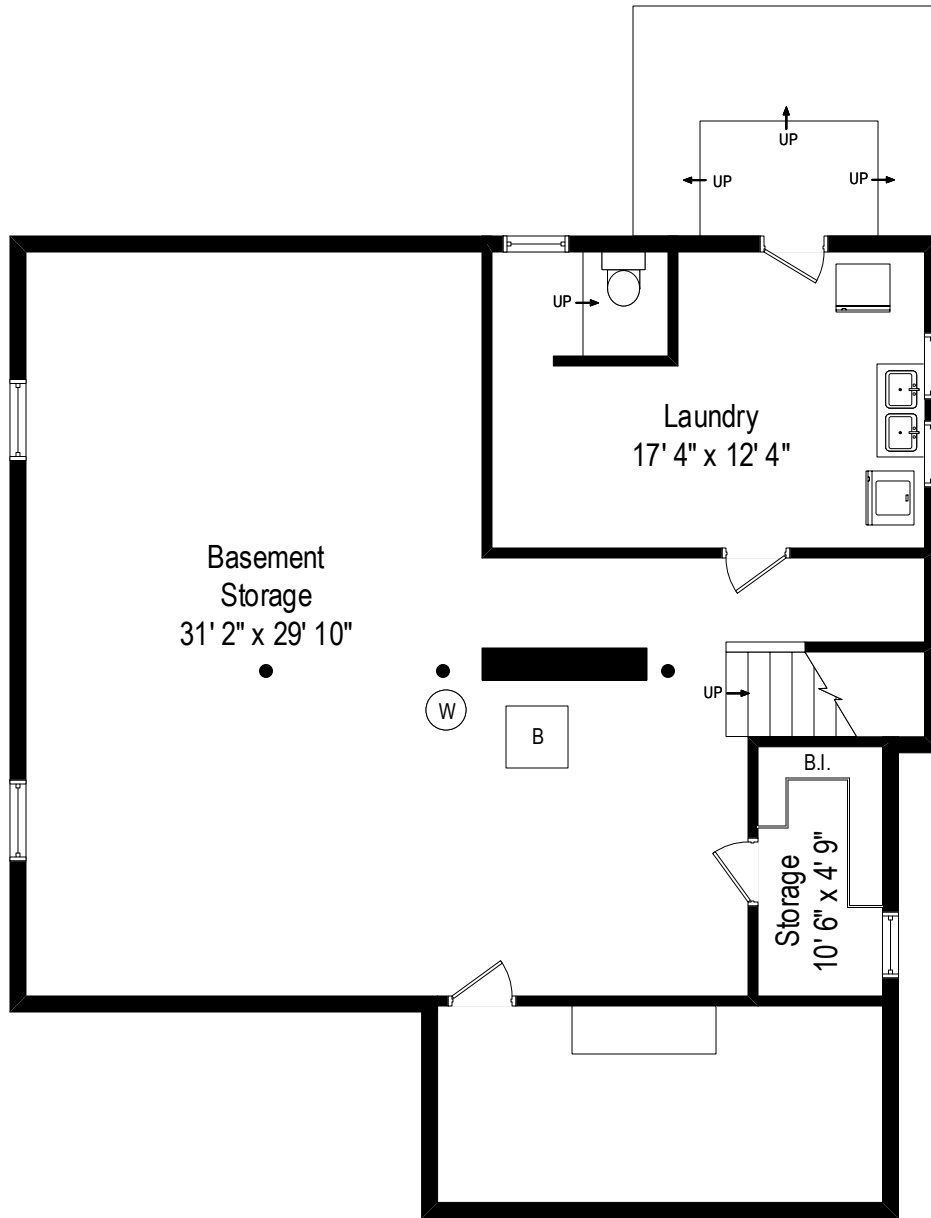

924 Forest Avenue - Wilmette, IL 60091

First Level

All dimensions are approximate. This plan is for marketing purposes only.

924 Forest Avenue - Wilmette, IL 60091

Second Level

All dimensions are approximate. This plan is for marketing purposes only.

924 Forest Avenue - Wilmette, IL 60091

Third Level

All dimensions are approximate. This plan is for marketing purposes only.

924 Forest Avenue - Wilmette, IL 60091

Lower Level

All dimensions are approximate. This plan is for marketing purposes only.