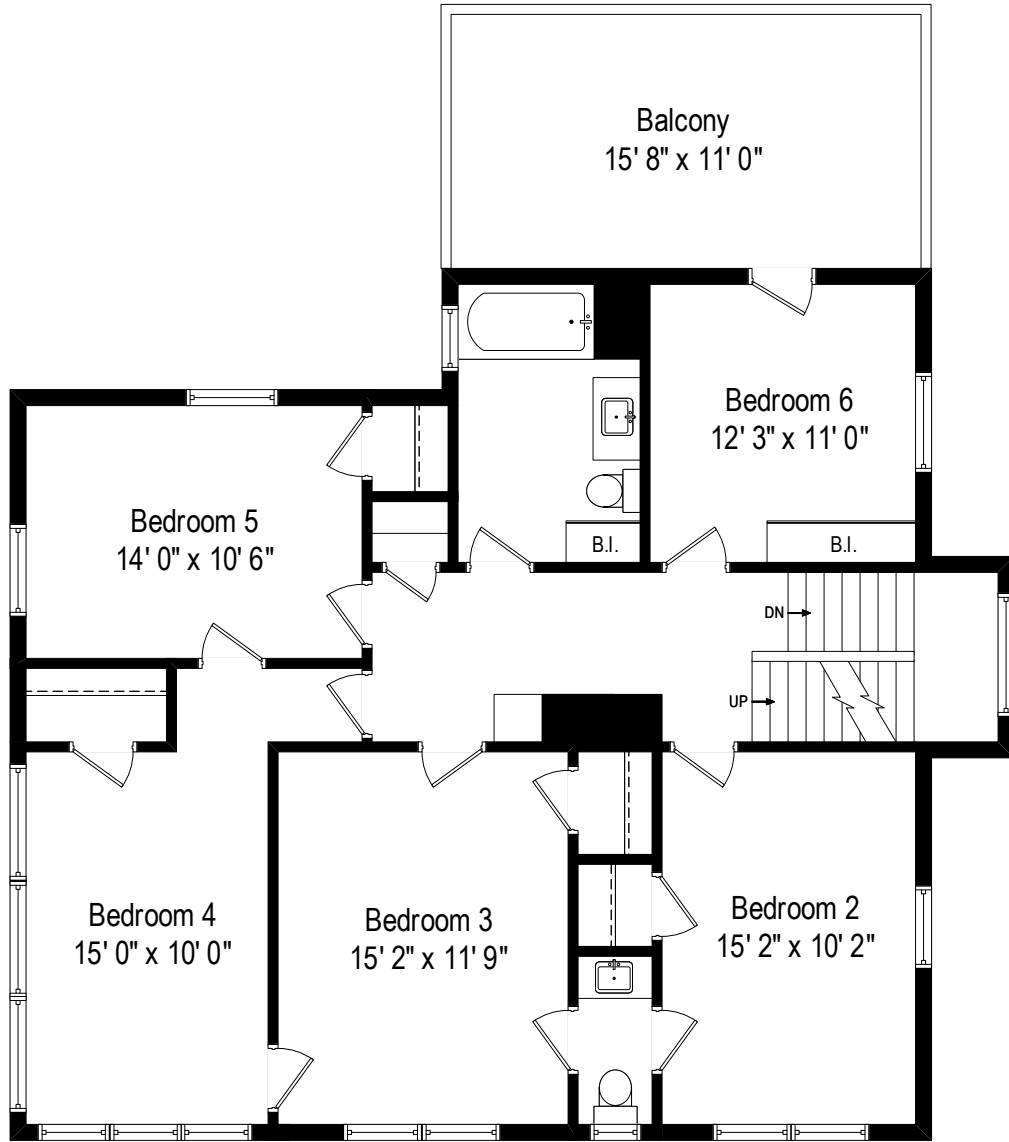

924 Forest Avenue - Wilmette, IL 60091

First Level

All dimensions are approximate. This plan is for marketing purposes only.

924 Forest Avenue - Wilmette, IL 60091

Second Level

All dimensions are approximate. This plan is for marketing purposes only.

924 Forest Avenue - Wilmette, IL 60091

Third Level

All dimensions are approximate. This plan is for marketing purposes only.

924 Forest Avenue - Wilmette, IL 60091

Lower Level

All dimensions are approximate. This plan is for marketing purposes only.