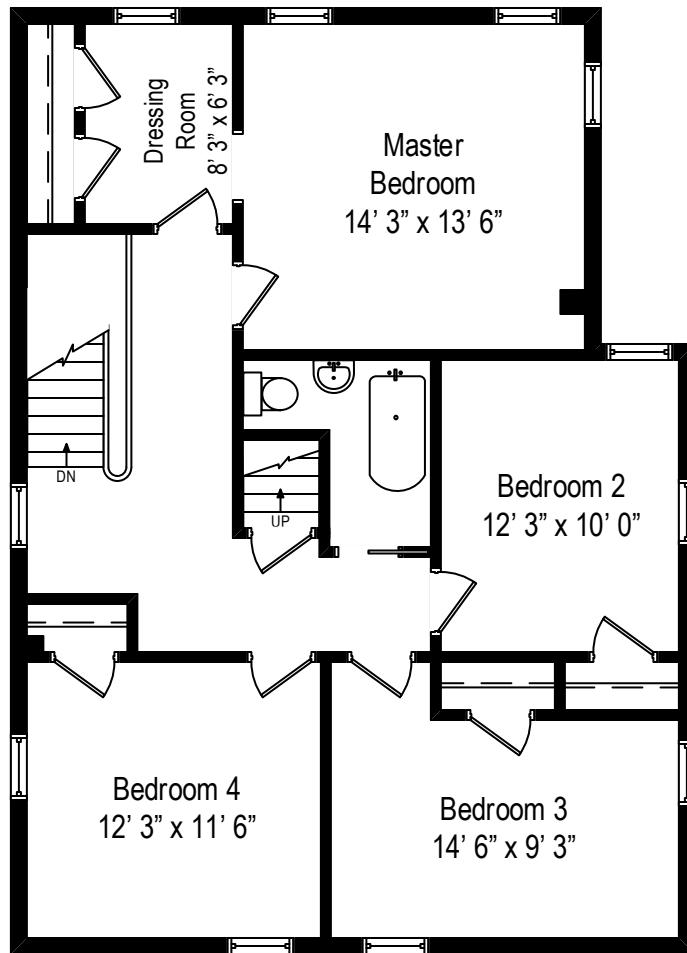

4132 N. Keeler Avenue – Chicago, IL 60641

First Level

All dimensions are approximate. This plan is for marketing purposes only.

4132 N. Keeler Avenue – Chicago, IL 60641

Second Level

All dimensions are approximate. This plan is for marketing purposes only.

4132 N. Keeler Avenue - Chicago, IL 60641

Lower Level

All dimensions are approximate. This plan is for marketing purposes only.