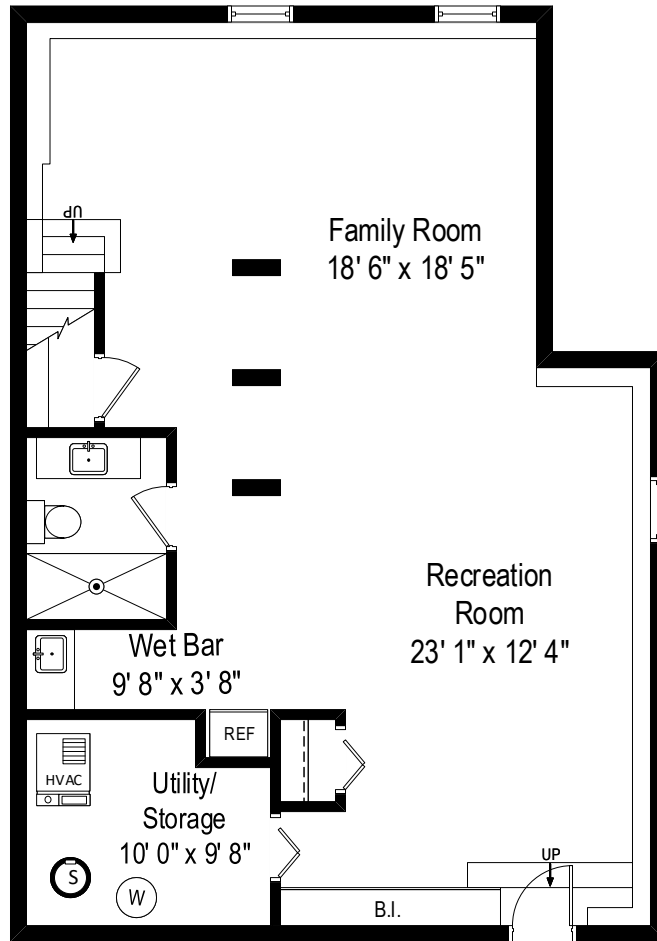

4132 N. Keeler Avenue – Chicago, IL 60641

First Level

All dimensions are approximate. This plan is for marketing purposes only.

4132 N. Keeler Avenue – Chicago, IL 60641

Second Level

All dimensions are approximate. This plan is for marketing purposes only.

4132 N. Keeler Avenue - Chicago, IL 60641

Lower Level

All dimensions are approximate. This plan is for marketing purposes only.