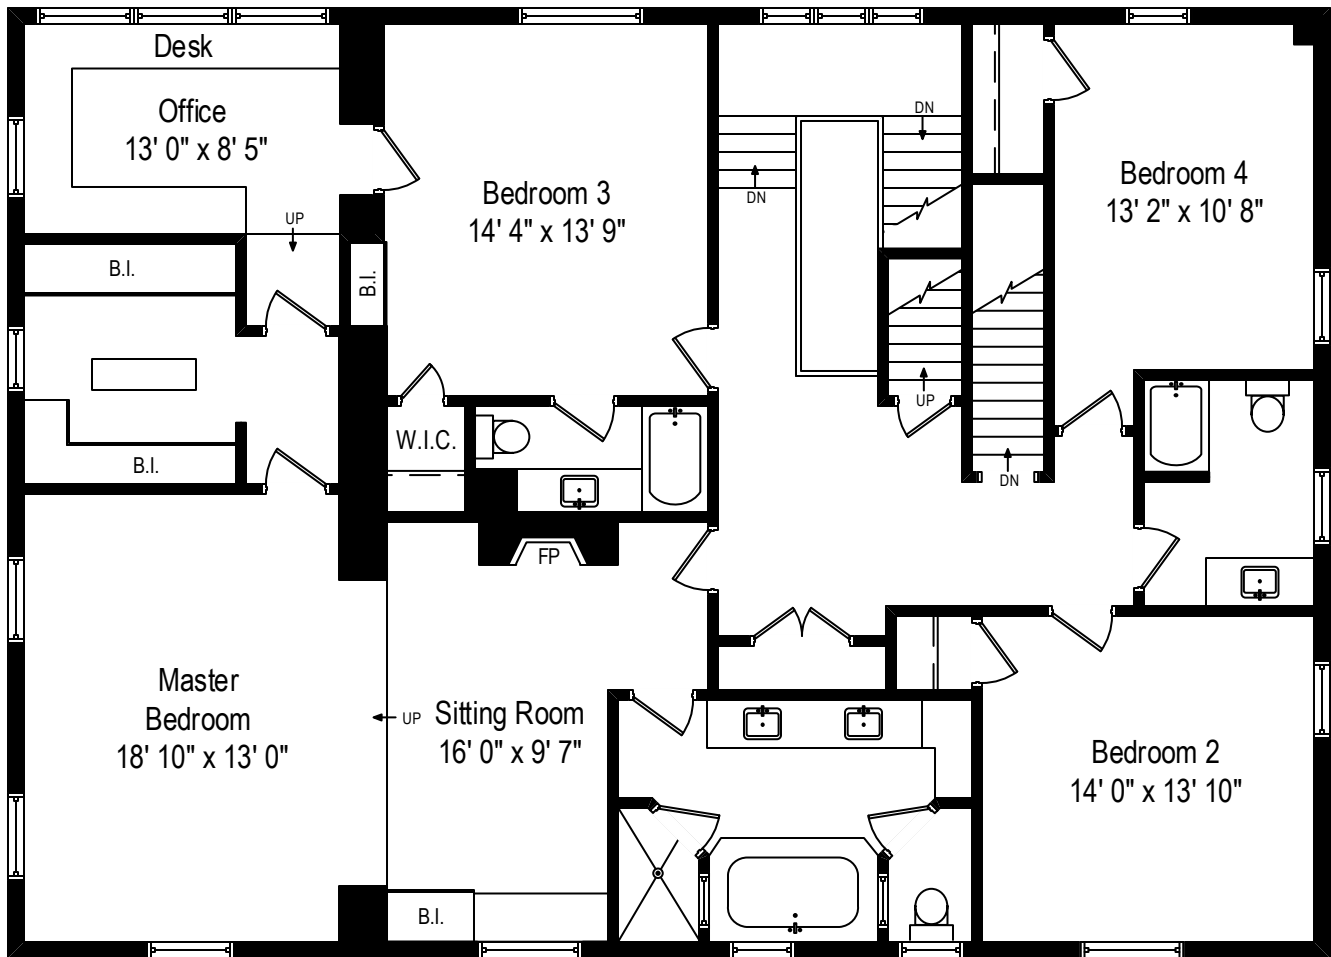

187 Hazel - Glencoe, IL 60022

First Level

187 Hazel - Glencoe, IL 60022

Second Level

187 Hazel - Glencoe, IL 60022

Third Level

All dimensions are approximate. This plan is for marketing purposes only.

187 Hazel - Glencoe, IL 60022

Lower Level