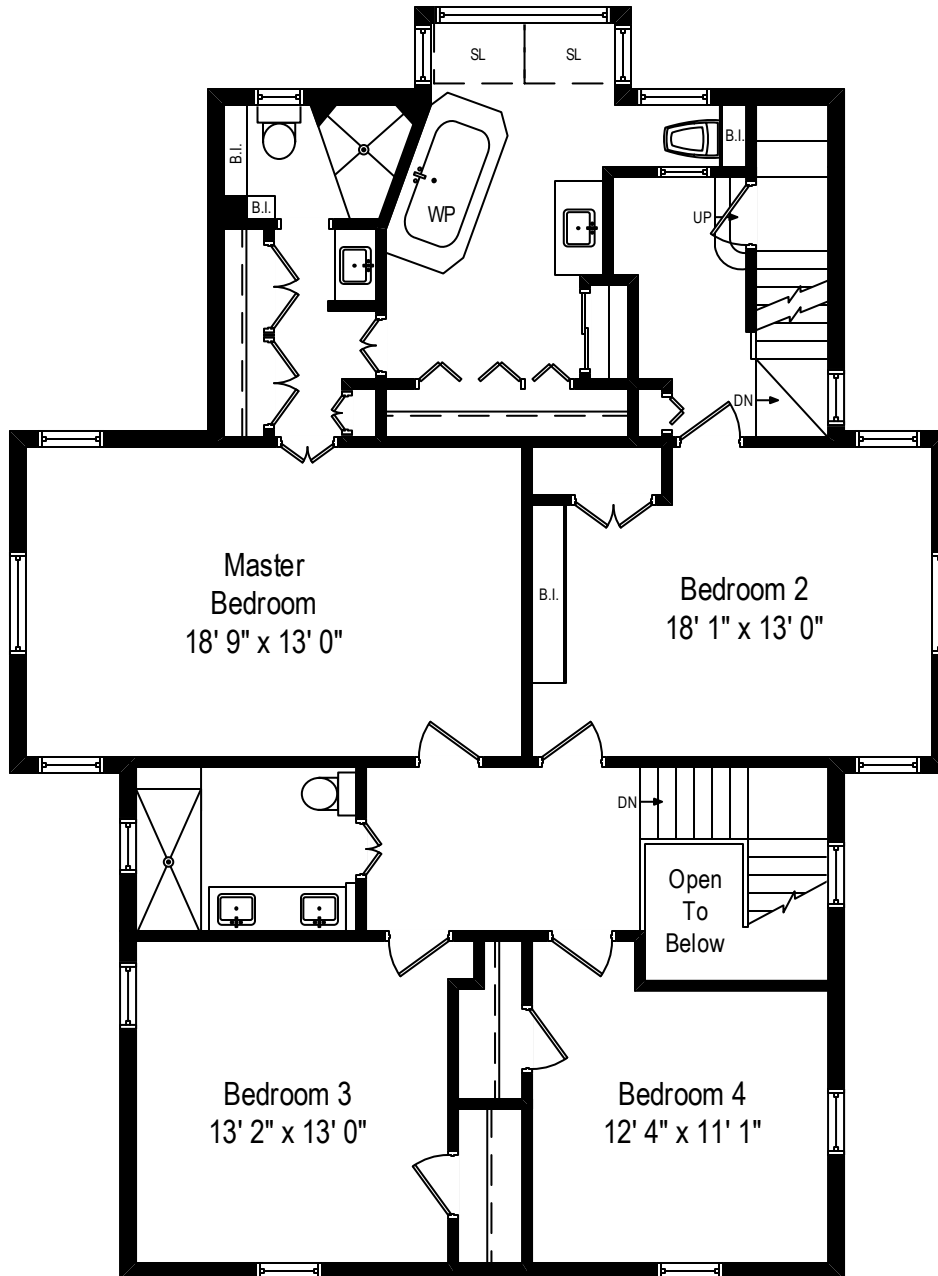

824 Sheridan Road – Glencoe, IL 60022

First Level

All dimensions are approximate. This plan is for marketing purposes only.

824 Sheridan Road – Glencoe, IL 60022

Second Level

All dimensions are approximate. This plan is for marketing purposes only.

824 Sheridan Road – Glencoe, IL 60022

Third Level

824 Sheridan Road – Glencoe, IL 60022

Lower Level

All dimensions are approximate. This plan is for marketing purposes only.