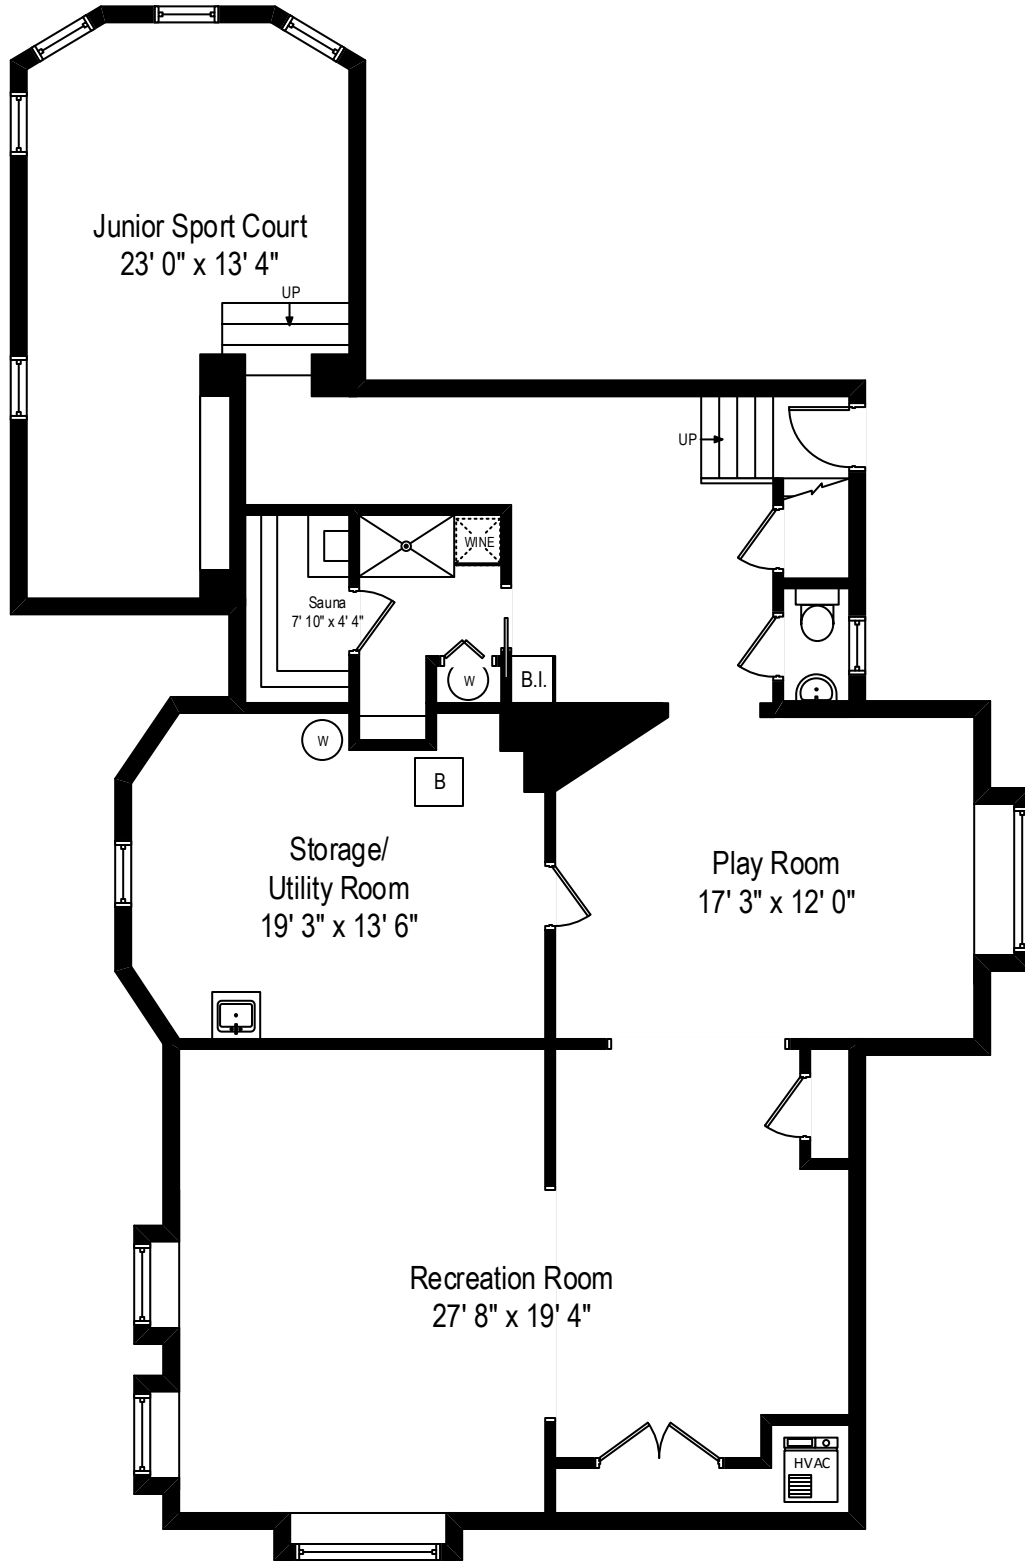

824 Sheridan Road – Glencoe, IL 60022

First Level

All dimensions are approximate. This plan is for marketing purposes only.

824 Sheridan Road – Glencoe, IL 60022

Second Level

All dimensions are approximate. This plan is for marketing purposes only.

824 Sheridan Road – Glencoe, IL 60022

Third Level

824 Sheridan Road – Glencoe, IL 60022

Lower Level

All dimensions are approximate. This plan is for marketing purposes only.