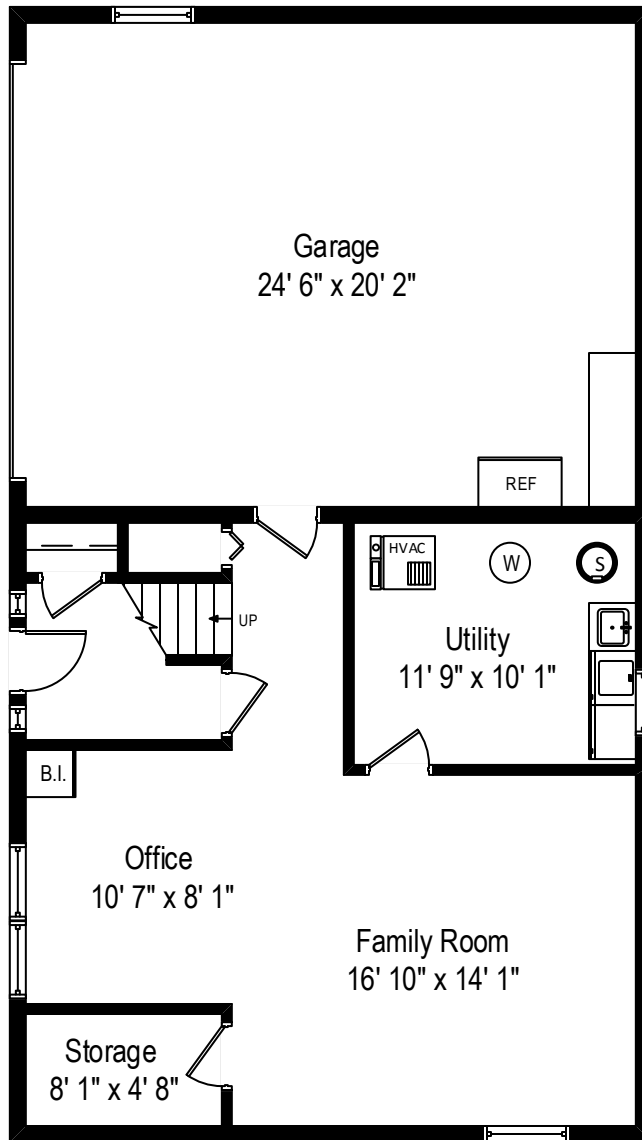

6100 Chase Avenue – Downers Grove, IL 60516

First Level

All dimensions are approximate. This plan is for marketing purposes only.

6100 Chase Avenue – Downers Grove, IL 60516

Lower Level