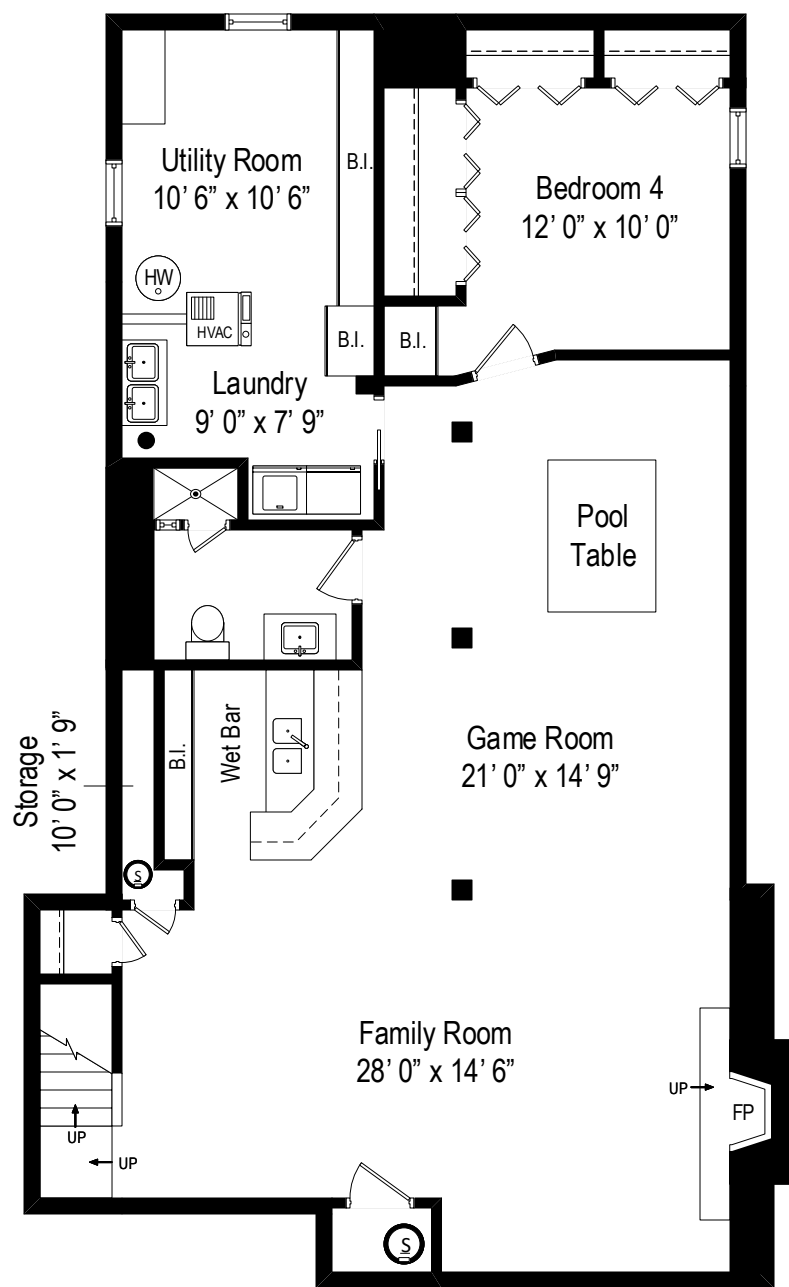

5625 N. Knox Avenue – Chicago, IL 60646

First Level

All dimensions are approximate. This plan is for marketing purposes only.

5625 N. Knox Avenue – Chicago, IL 60646

Lower Level

All dimensions are approximate. This plan is for marketing purposes only.