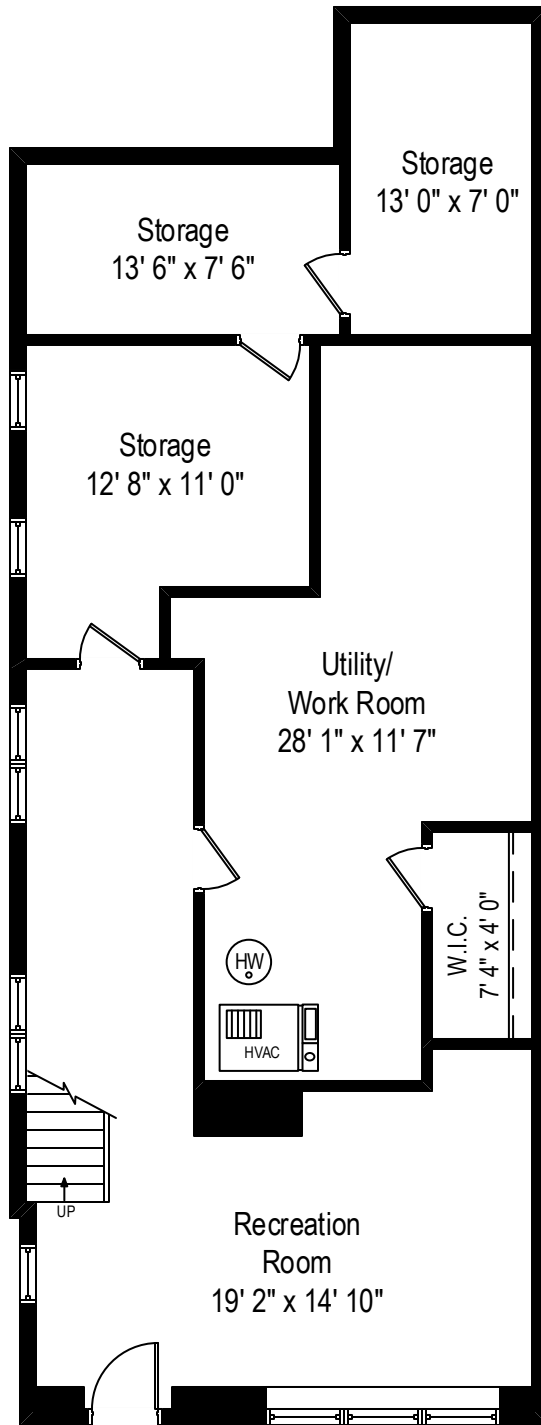

215 W. Eugenie Street – Chicago, IL 60614

First Level

215 W. Eugenie Street – Chicago, IL 60614

Second Level

215 W. Eugenie Street – Chicago, IL 60614

Lower Level

All dimensions are approximate. This plan is for marketing purposes only.