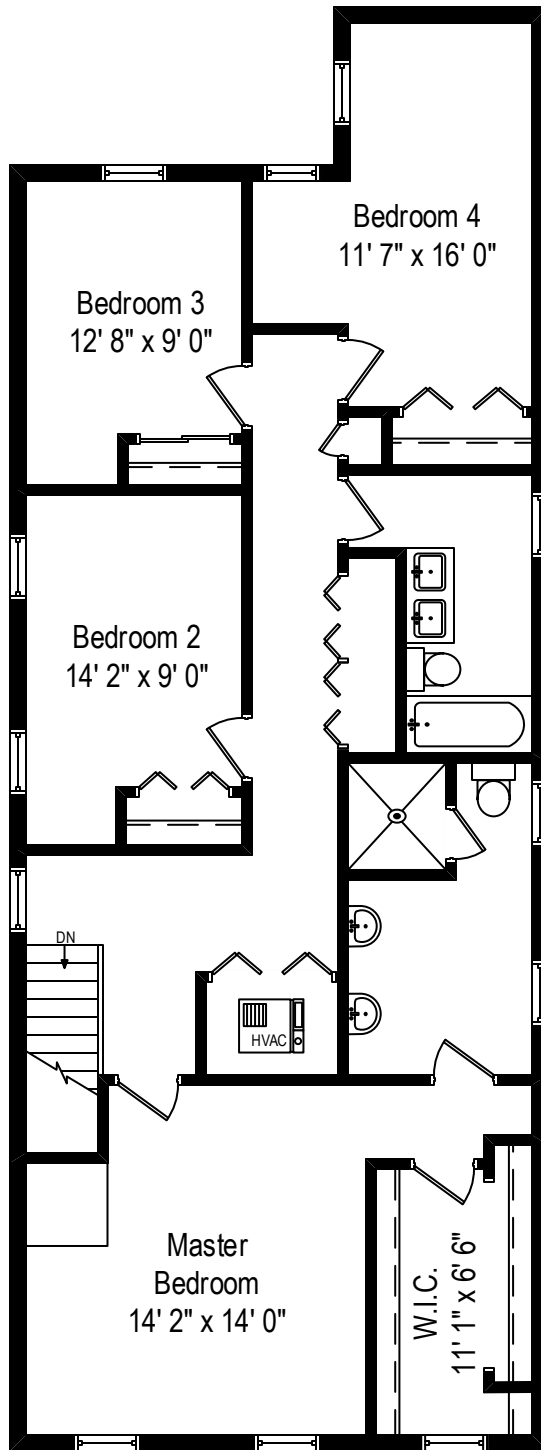

215 W. Eugenie Street – Chicago, IL 60614

First Level

215 W. Eugenie Street – Chicago, IL 60614

Second Level

215 W. Eugenie Street – Chicago, IL 60614

Lower Level

All dimensions are approximate. This plan is for marketing purposes only.