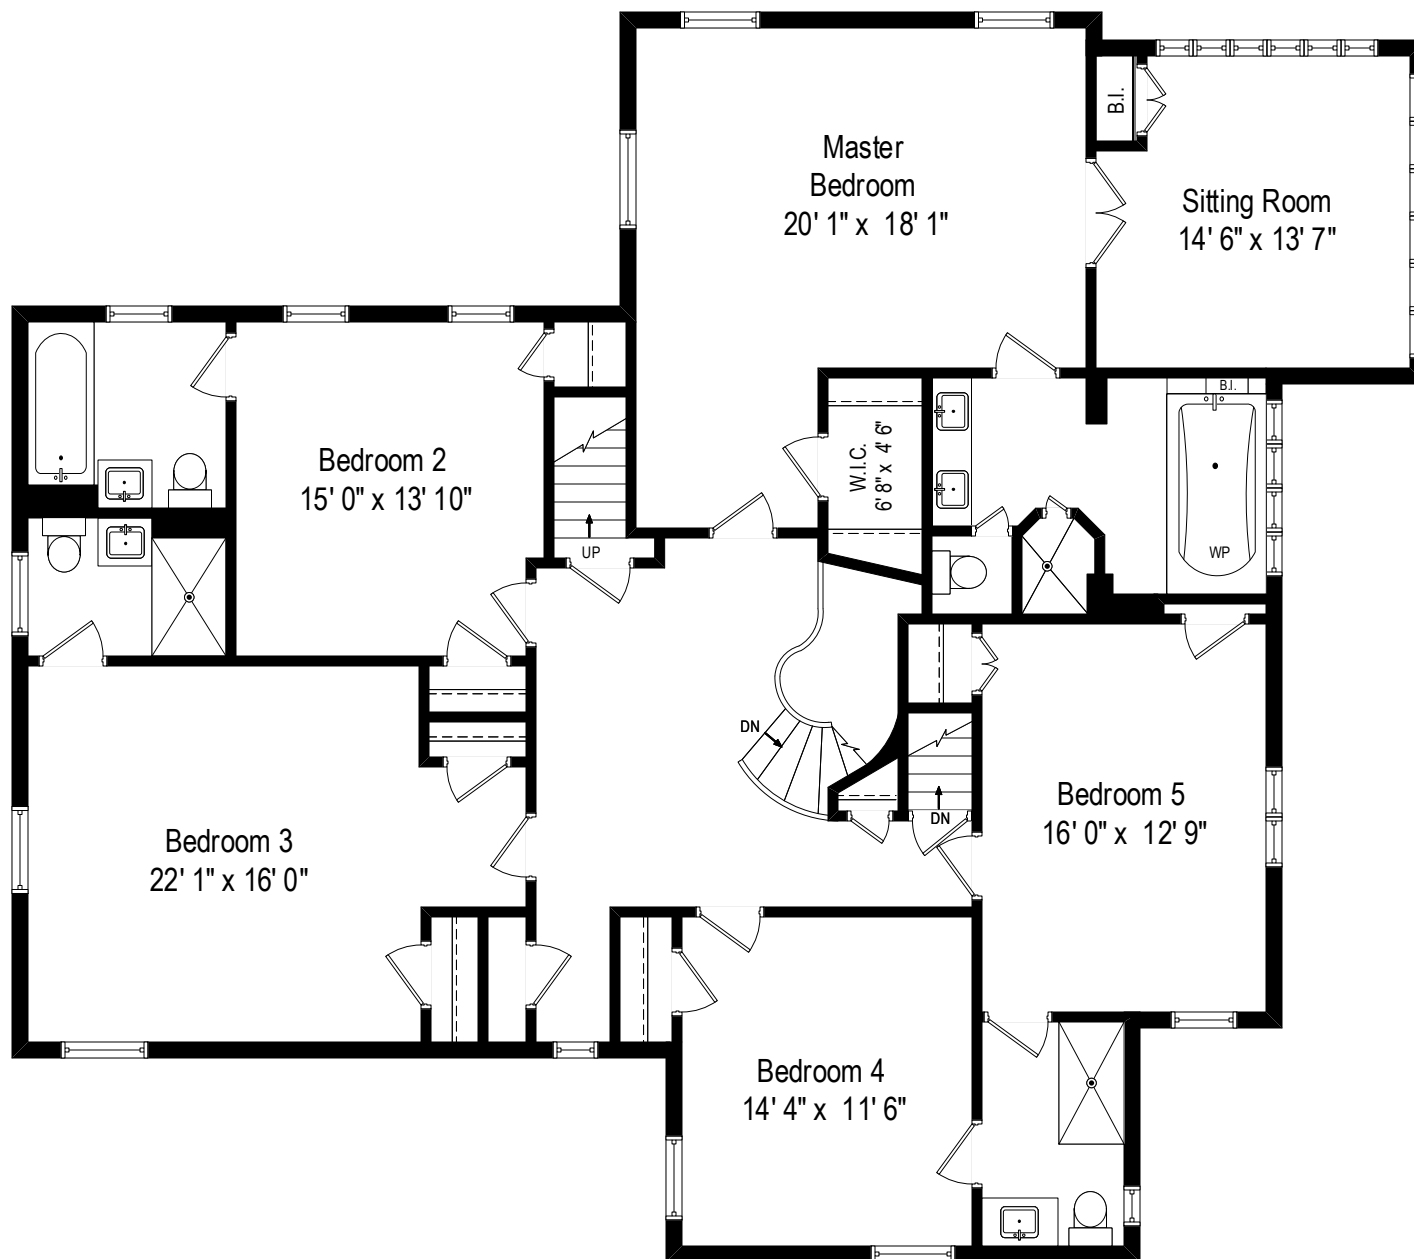

Pool  
55' 4" x 19' 10"

2878 Sheridan Place - Evanston, IL 60201

Ground Level

2878 Sheridan Place - Evanston, IL 60201

First Level

2878 Sheridan Place - Evanston, IL 60201

Second Level

2878 Sheridan Place - Evanston, IL 60201

Third Level

All dimensions are approximate. This plan is for marketing purposes only.

2878 Sheridan Place - Evanston, IL 60201

Lower Level