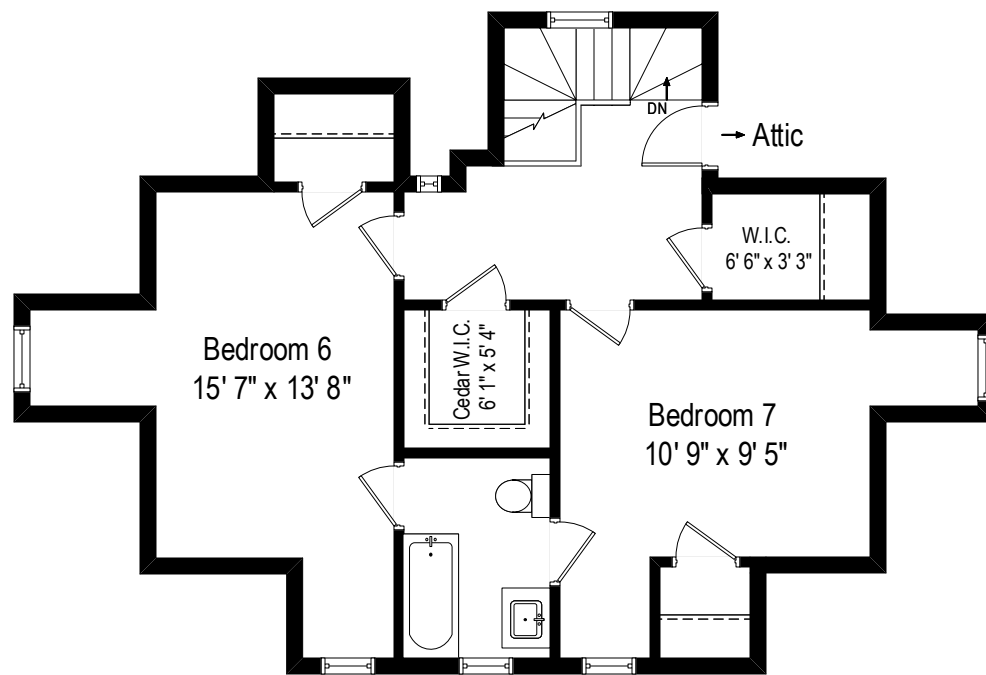

Pool  
55' 4" x 19' 10"

2878 Sheridan Place - Evanston, IL 60201

Ground Level

2878 Sheridan Place - Evanston, IL 60201

First Level

2878 Sheridan Place - Evanston, IL 60201

Second Level

2878 Sheridan Place - Evanston, IL 60201

Third Level

All dimensions are approximate. This plan is for marketing purposes only.

2878 Sheridan Place - Evanston, IL 60201

Lower Level