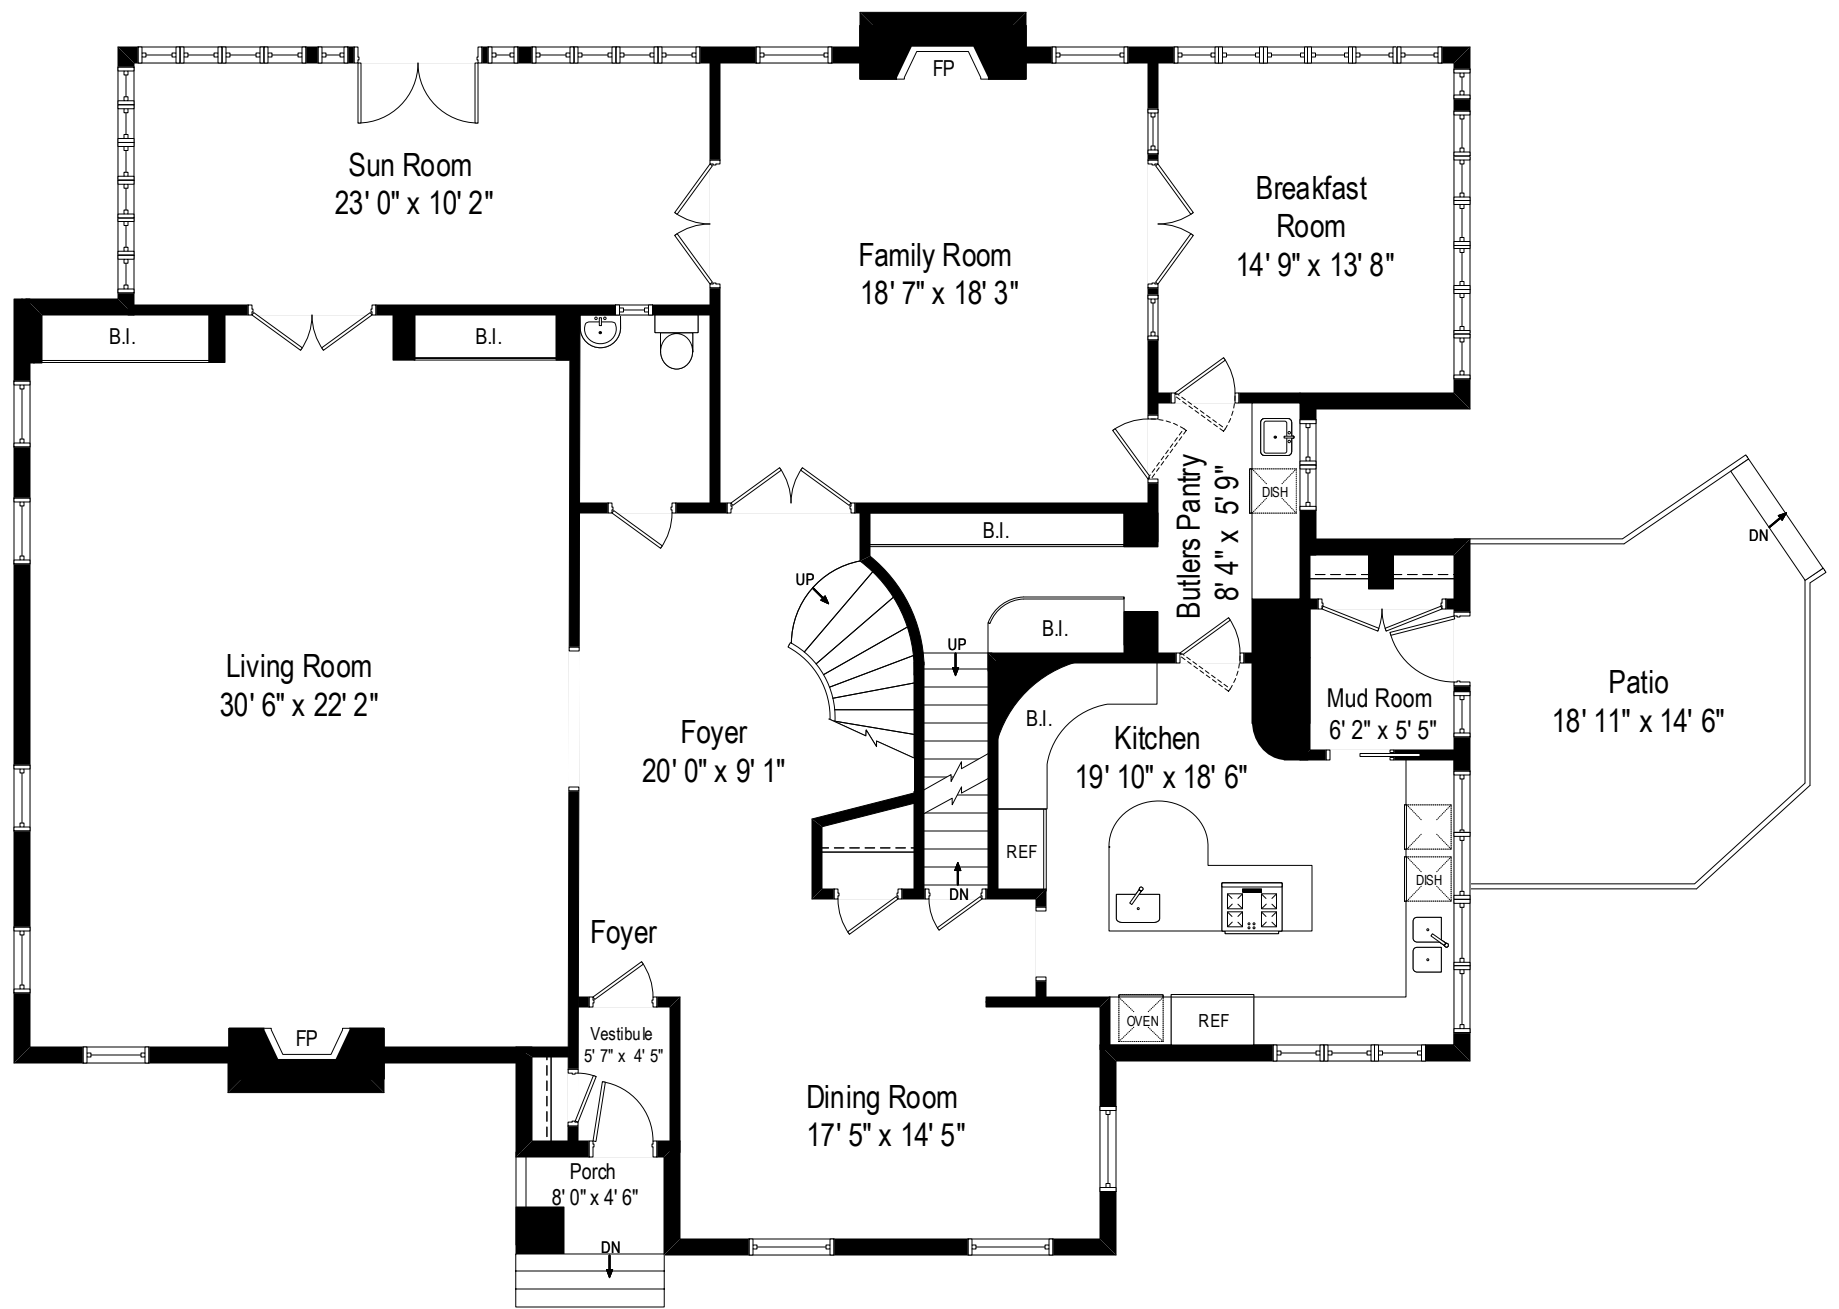

Pool  
55' 4" x 19' 10"

2878 Sheridan Place - Evanston, IL 60201

Ground Level

2878 Sheridan Place - Evanston, IL 60201

First Level

2878 Sheridan Place - Evanston, IL 60201

Second Level

2878 Sheridan Place - Evanston, IL 60201

Third Level

All dimensions are approximate. This plan is for marketing purposes only.

2878 Sheridan Place - Evanston, IL 60201

Lower Level