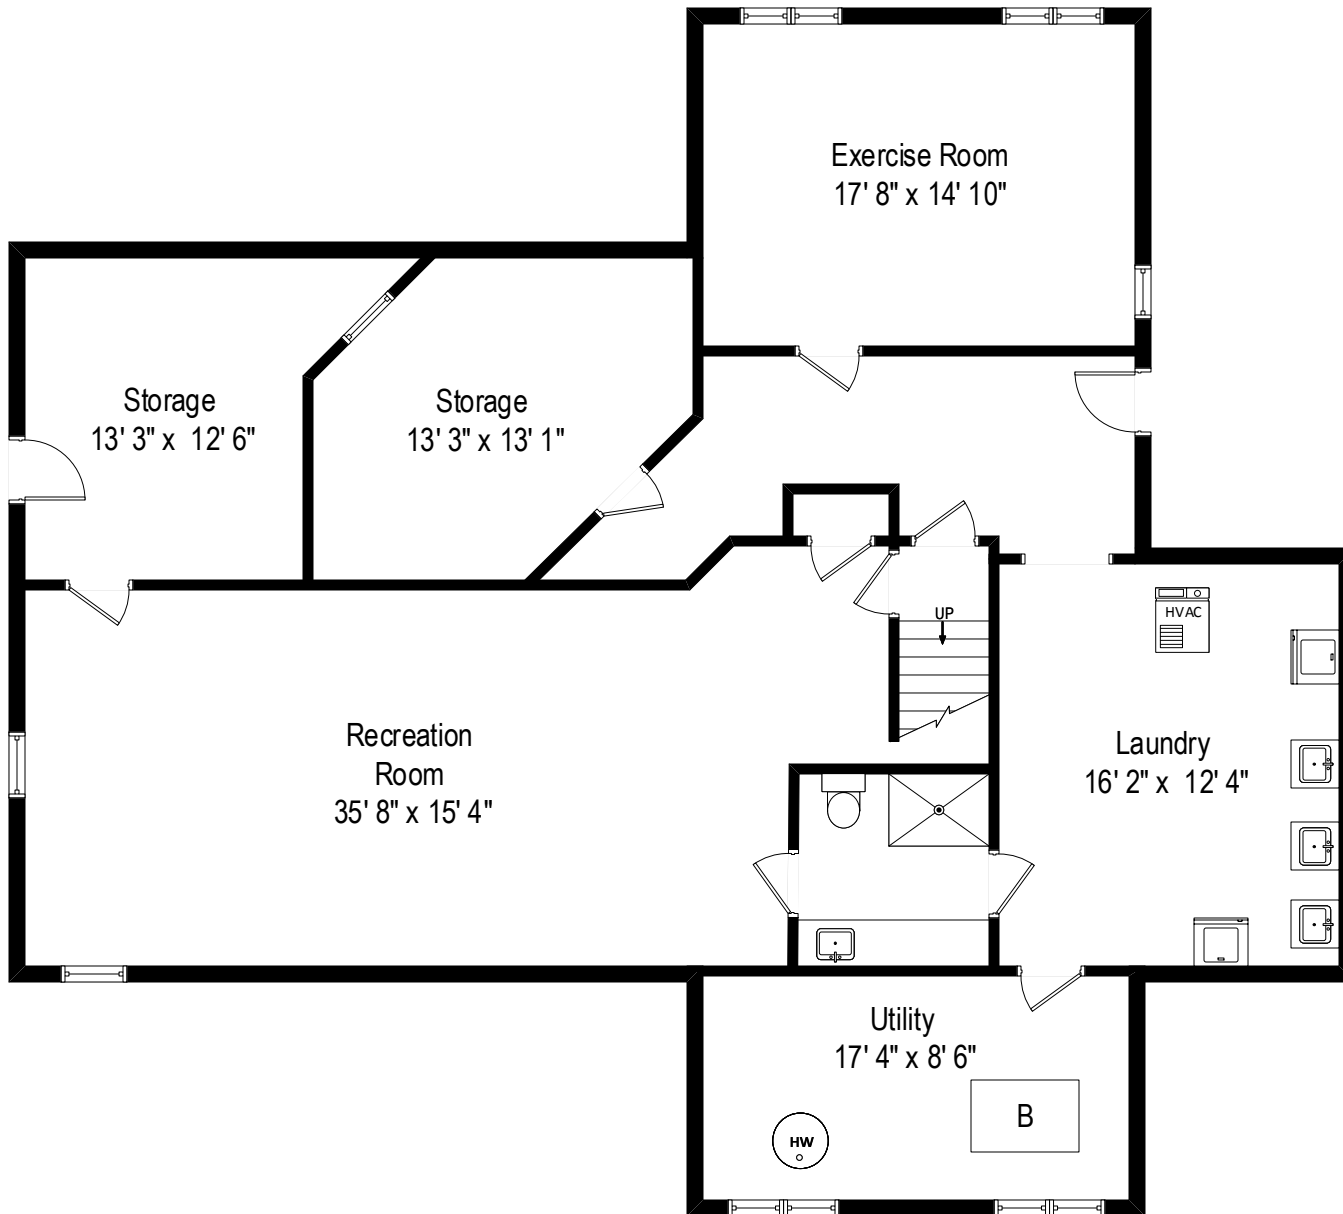

Pool  
55' 4" x 19' 10"

2878 Sheridan Place - Evanston, IL 60201

Ground Level

2878 Sheridan Place - Evanston, IL 60201

First Level

2878 Sheridan Place - Evanston, IL 60201

Second Level

2878 Sheridan Place - Evanston, IL 60201

Third Level

All dimensions are approximate. This plan is for marketing purposes only.

2878 Sheridan Place - Evanston, IL 60201

Lower Level