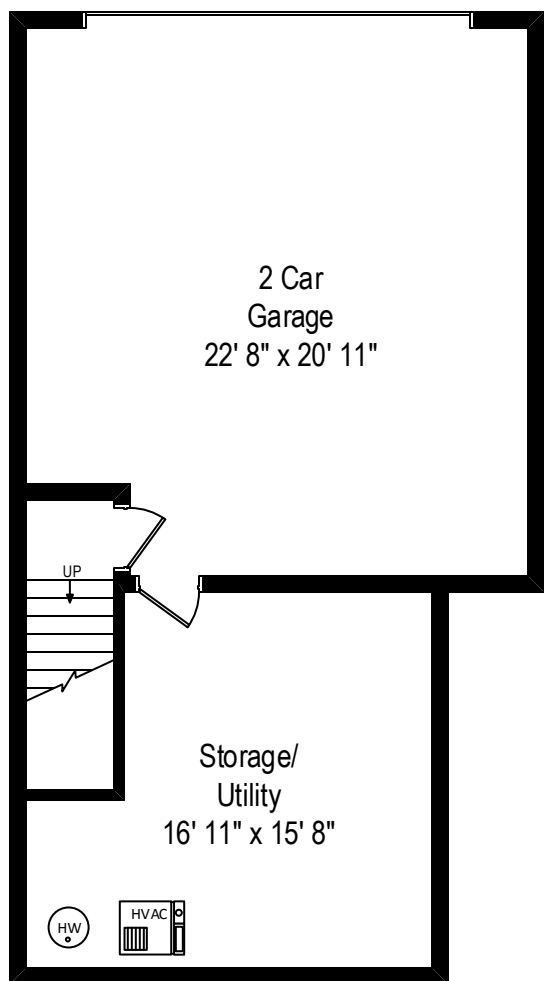

6 Circle Drive – Dune Acres, IN 46304

Main Level

All dimensions are approximate. This plan is for marketing purposes only.

6 Circle Drive – Dune Acres, IN 46304

Ground Level

All dimensions are approximate. This plan is for marketing purposes only.