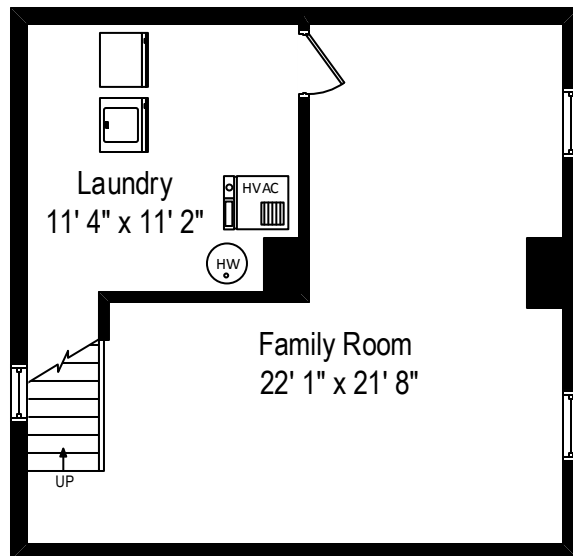

4805 Stanley Avenue – Downers Grove, IL 60515

First Level

All dimensions are approximate. This plan is for marketing purposes only.

4805 Stanley Avenue – Downers Grove, IL 60515

Upper Level

All dimensions are approximate. This plan is for marketing purposes only.

4805 Stanley Avenue – Downers Grove, IL 60515

Lower Level

All dimensions are approximate. This plan is for marketing purposes only.