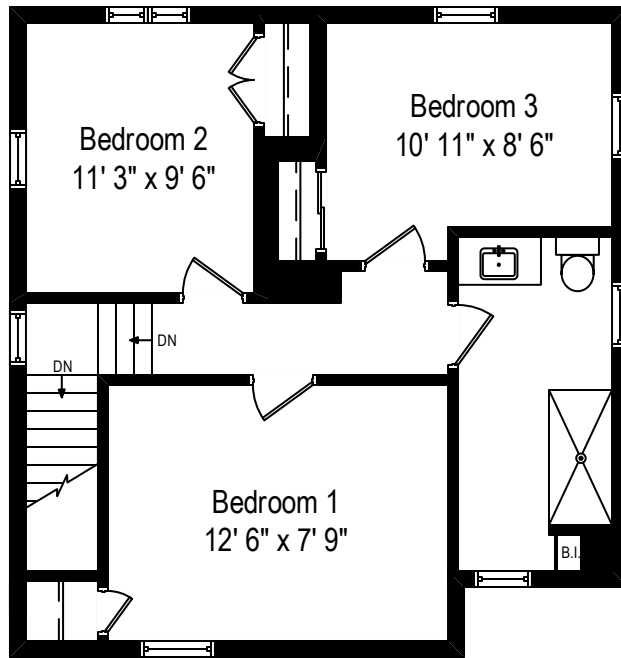

4805 Stanley Avenue – Downers Grove, IL 60515

First Level

All dimensions are approximate. This plan is for marketing purposes only.

4805 Stanley Avenue – Downers Grove, IL 60515

Upper Level

All dimensions are approximate. This plan is for marketing purposes only.

4805 Stanley Avenue – Downers Grove, IL 60515

Lower Level

All dimensions are approximate. This plan is for marketing purposes only.