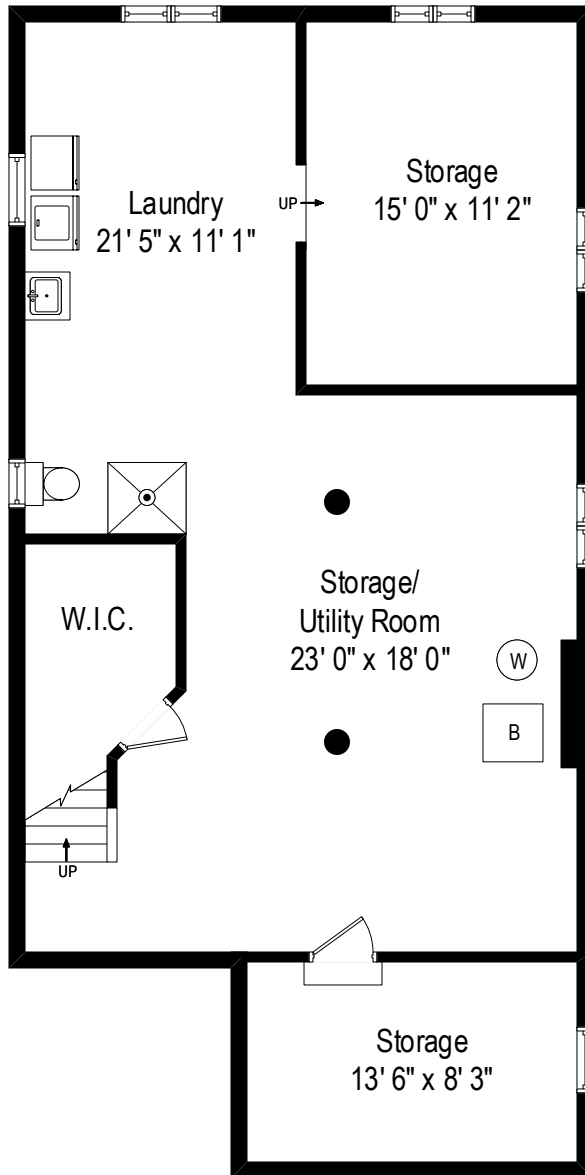

319 Oak Terrace - Highwood, IL 60040  
 Ranch First Floor

All dimensions are approximate. This plan is for marketing purposes only.

319 Oak Terrace - Highwood, IL 60040  
 Ranch Basement

All dimensions are approximate. This plan is for marketing purposes only.

319 Oak Terrace - Highwood, IL 60040  
Coach House First Floor

All dimensions are approximate. This plan is for marketing purposes only.

319 Oak Terrace - Highwood, IL 60040

Coach House Second Floor

All dimensions are approximate. This plan is for marketing purposes only.