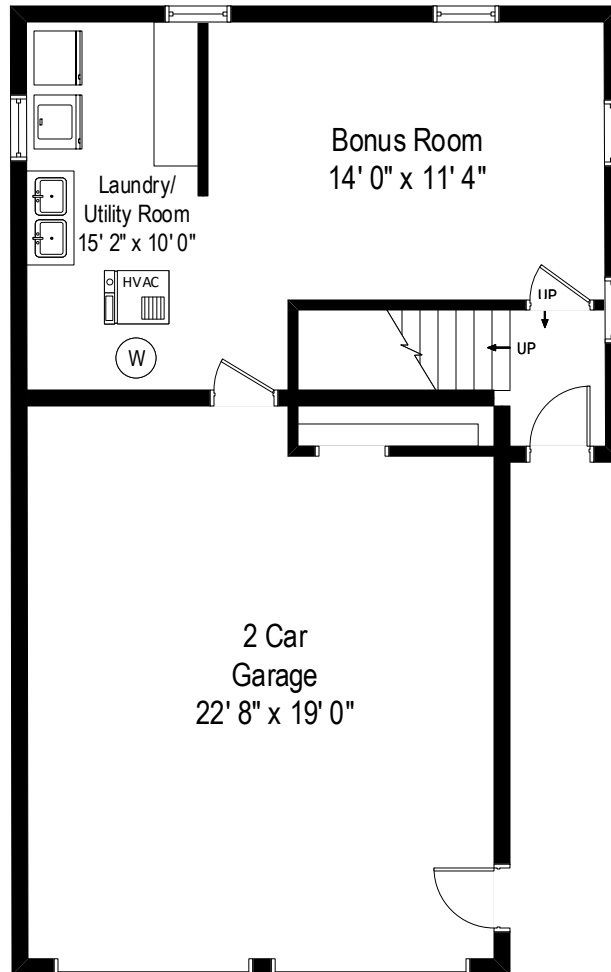

319 Oak Terrace - Highwood, IL 60040  
 Ranch First Floor

All dimensions are approximate. This plan is for marketing purposes only.

319 Oak Terrace - Highwood, IL 60040  
 Ranch Basement

All dimensions are approximate. This plan is for marketing purposes only.

319 Oak Terrace - Highwood, IL 60040  
Coach House First Floor

All dimensions are approximate. This plan is for marketing purposes only.

319 Oak Terrace - Highwood, IL 60040

Coach House Second Floor

All dimensions are approximate. This plan is for marketing purposes only.