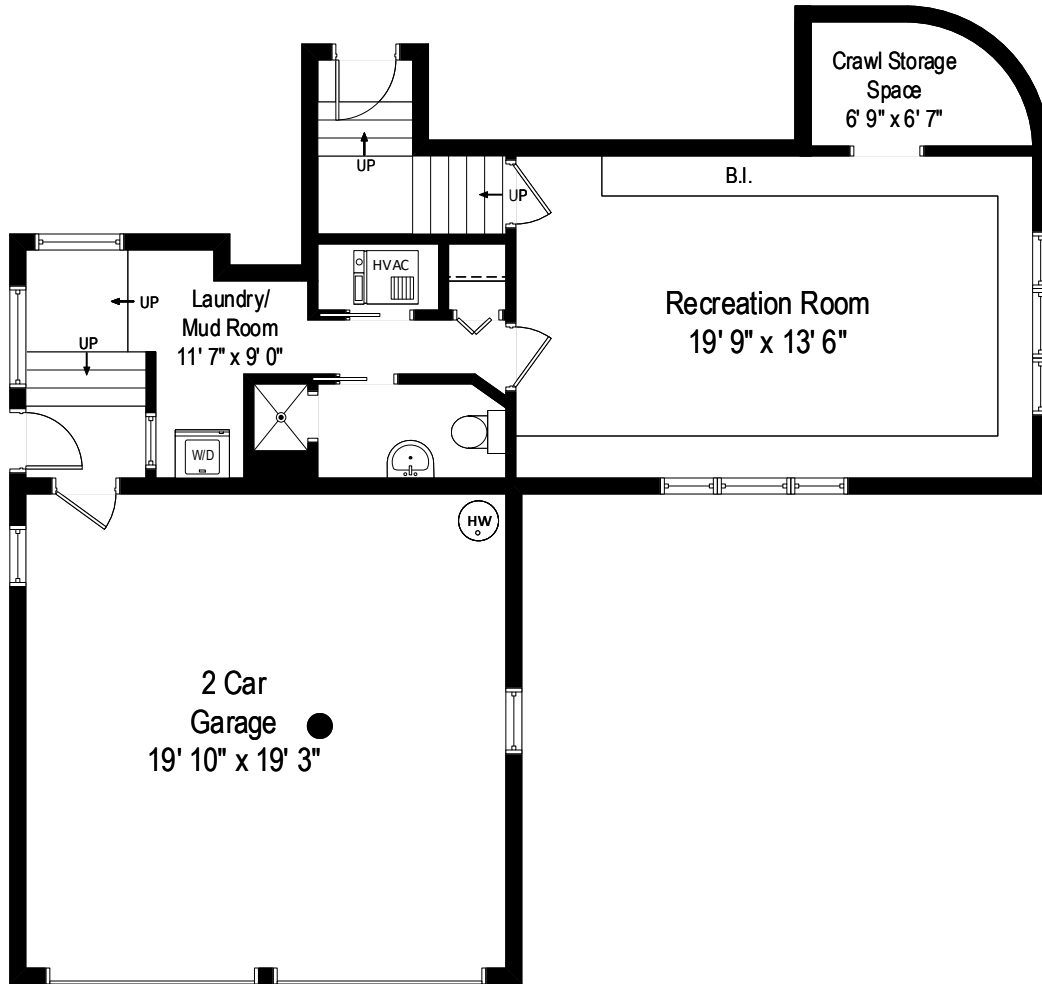

1520 Tower Road – Winnetka, IL 60093

First Level

All dimensions are approximate. This plan is for marketing purposes only.

1520 Tower Road – Winnetka, IL 60093

Second Level

All dimensions are approximate. This plan is for marketing purposes only.

1520 Tower Road – Winnetka, IL 60093

Third Level

All dimensions are approximate. This plan is for marketing purposes only.

1520 Tower Road – Winnetka, IL 60093

Lower Level

All dimensions are approximate. This plan is for marketing purposes only.