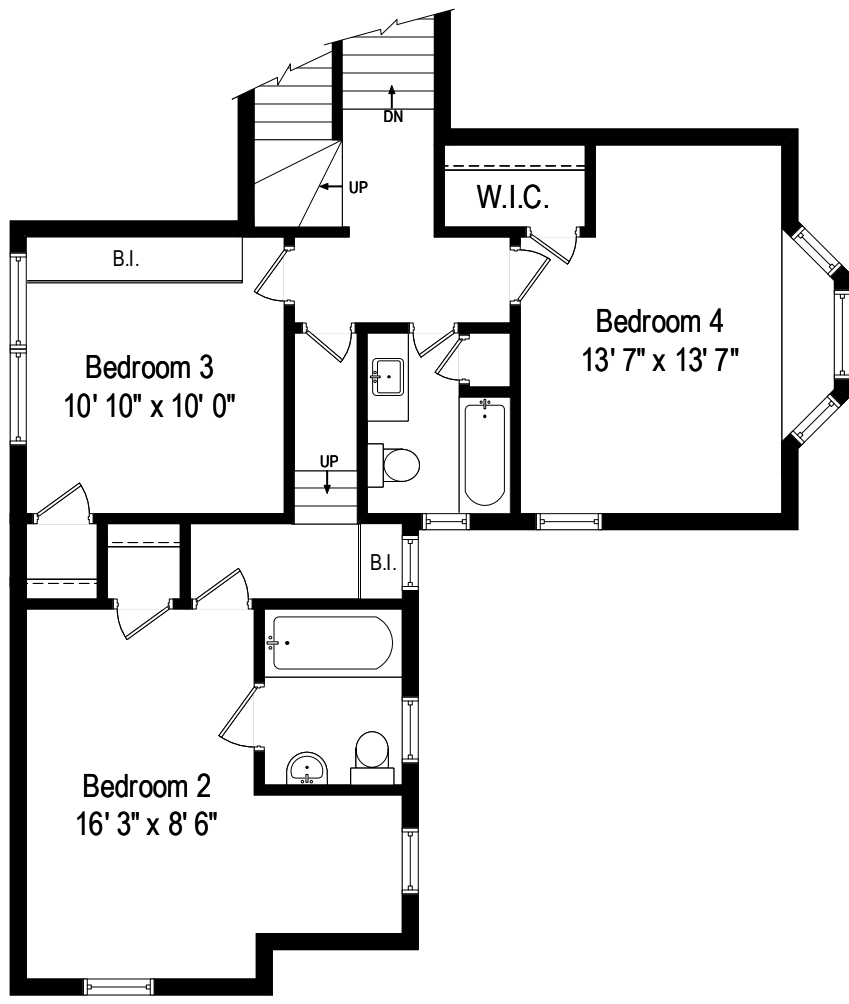

1520 Tower Road – Winnetka, IL 60093

First Level

All dimensions are approximate. This plan is for marketing purposes only.

1520 Tower Road – Winnetka, IL 60093

Second Level

All dimensions are approximate. This plan is for marketing purposes only.

1520 Tower Road – Winnetka, IL 60093

Third Level

All dimensions are approximate. This plan is for marketing purposes only.

1520 Tower Road – Winnetka, IL 60093

Lower Level

All dimensions are approximate. This plan is for marketing purposes only.