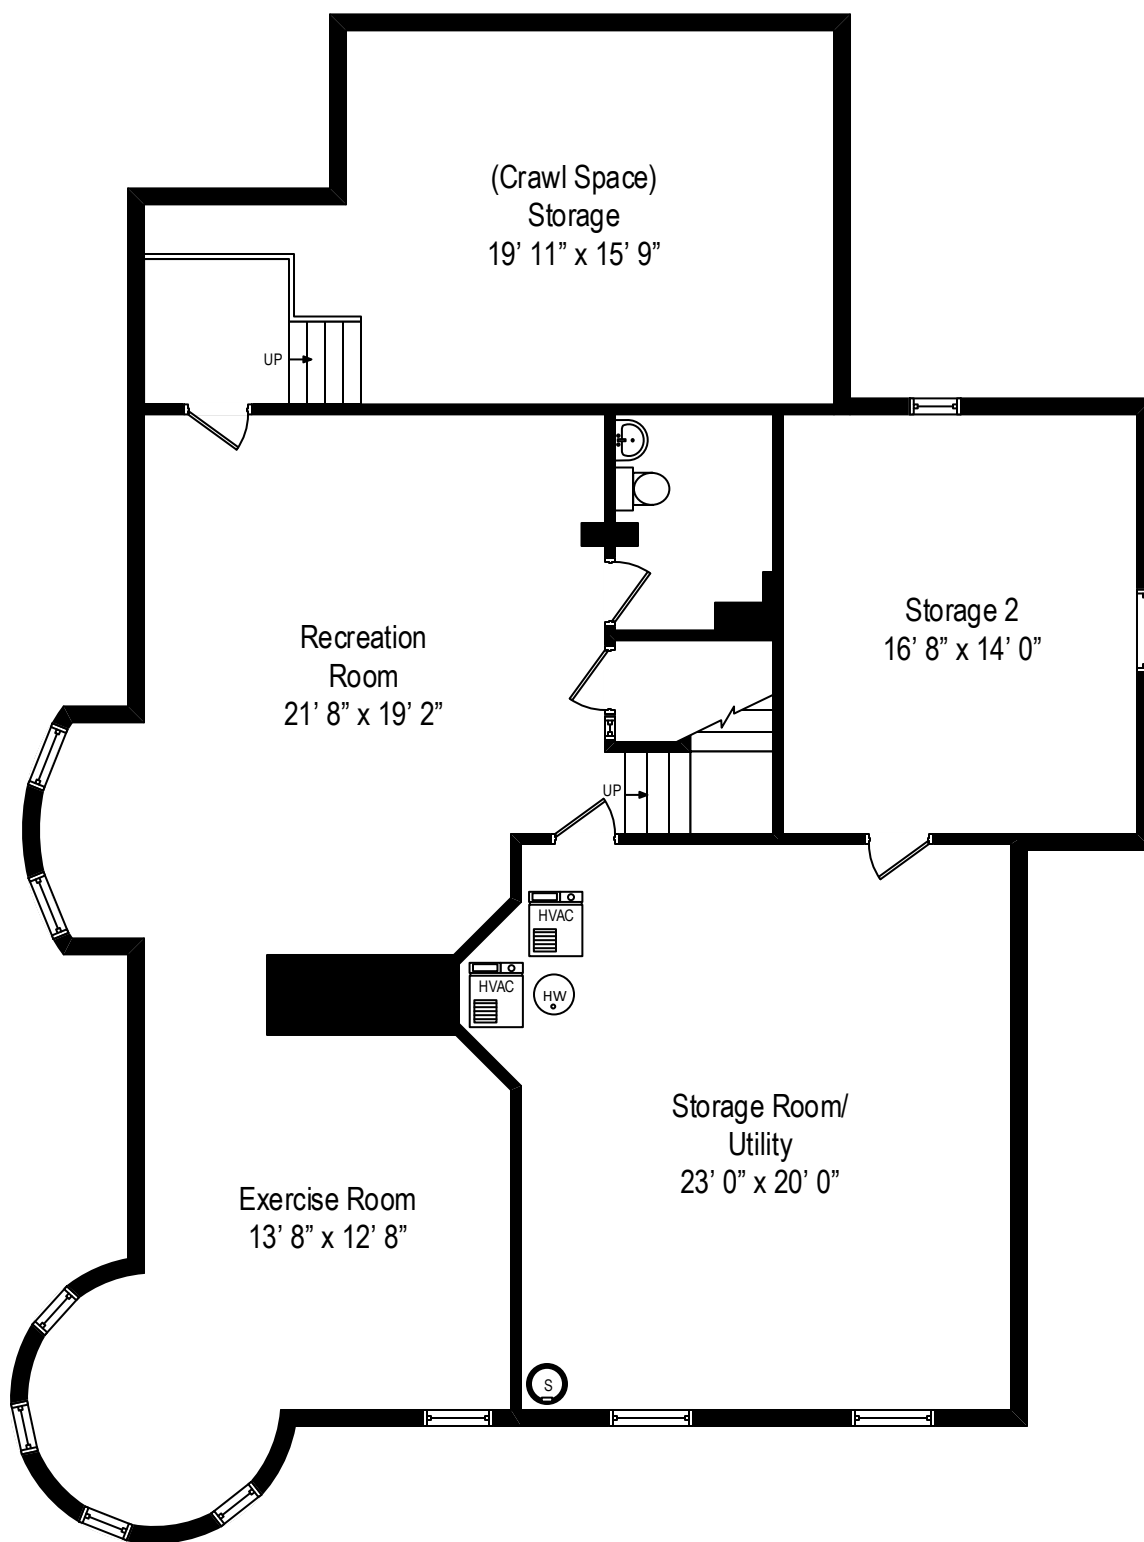

530 Forest – Winnetka, IL 60091

First Level

All dimensions are approximate. This plan is for marketing purposes only.

530 Forest – Winnetka, IL 60091

Second Level

All dimensions are approximate. This plan is for marketing purposes only.

530 Forest – Winnetka, IL 60091

Third Level

530 Forest – Winnetka, IL 60091

Lower Level

530 Forest – Winnetka, IL 60091

Second/Garage