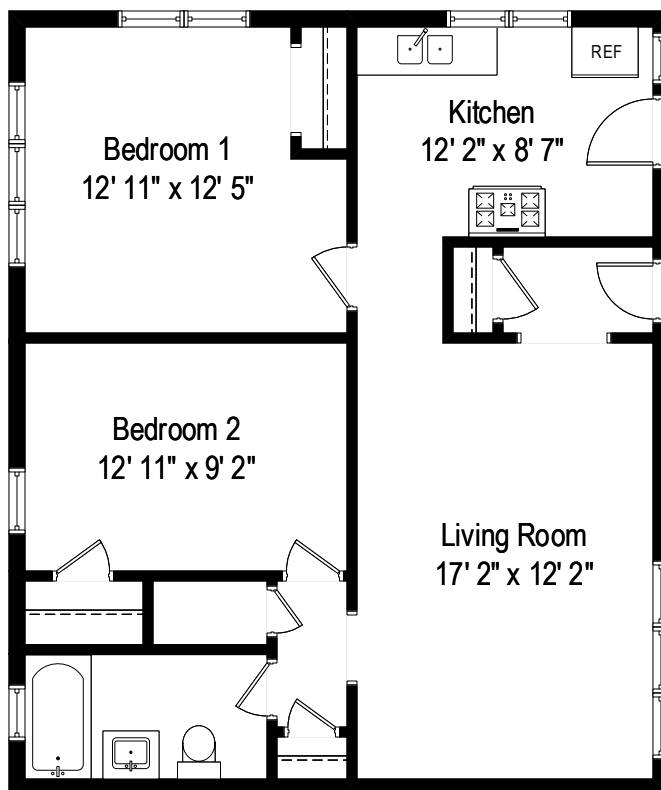

6521 S. California – Chicago, IL 60629

Front Unit Level

All dimensions are approximate. This plan is for marketing purposes only.

6521 S. California – Chicago, IL 60629

Back Unit Level

All dimensions are approximate. This plan is for marketing purposes only.

6521 S. California – Chicago, IL 60629

Lower Level Unit

All dimensions are approximate. This plan is for marketing purposes only.