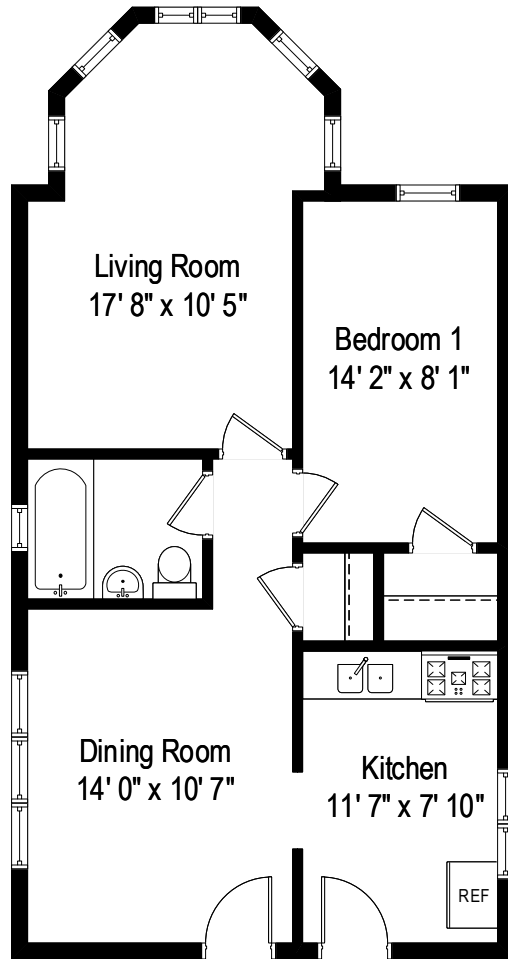

6521 S. California – Chicago, IL 60629

Front Unit Level

All dimensions are approximate. This plan is for marketing purposes only.

6521 S. California – Chicago, IL 60629

Back Unit Level

All dimensions are approximate. This plan is for marketing purposes only.

6521 S. California – Chicago, IL 60629

Lower Level Unit

All dimensions are approximate. This plan is for marketing purposes only.