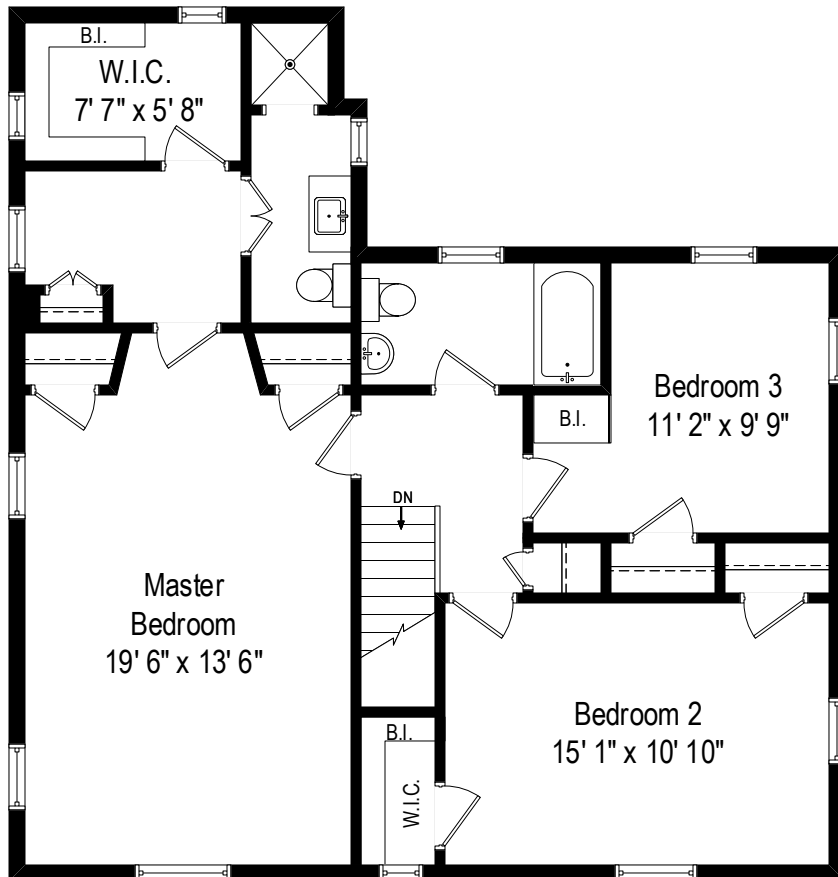

Plant Area

1943 Greenwood Avenue – Wilmette, IL 60091

First Level

1943 Greenwood Avenue – Wilmette, IL 60091

Second Level

All dimensions are approximate. This plan is for marketing purposes only.

1943 Greenwood Avenue – Wilmette, IL 60091

Lower Level

All dimensions are approximate. This plan is for marketing purposes only.