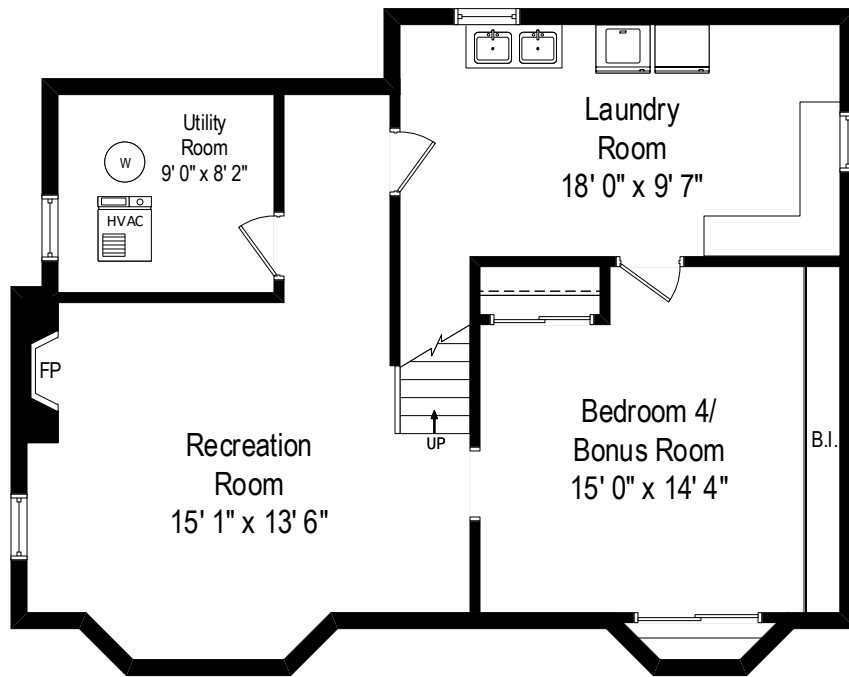

Plant Area

1943 Greenwood Avenue – Wilmette, IL 60091

First Level

1943 Greenwood Avenue – Wilmette, IL 60091

Second Level

All dimensions are approximate. This plan is for marketing purposes only.

1943 Greenwood Avenue – Wilmette, IL 60091

Lower Level

All dimensions are approximate. This plan is for marketing purposes only.