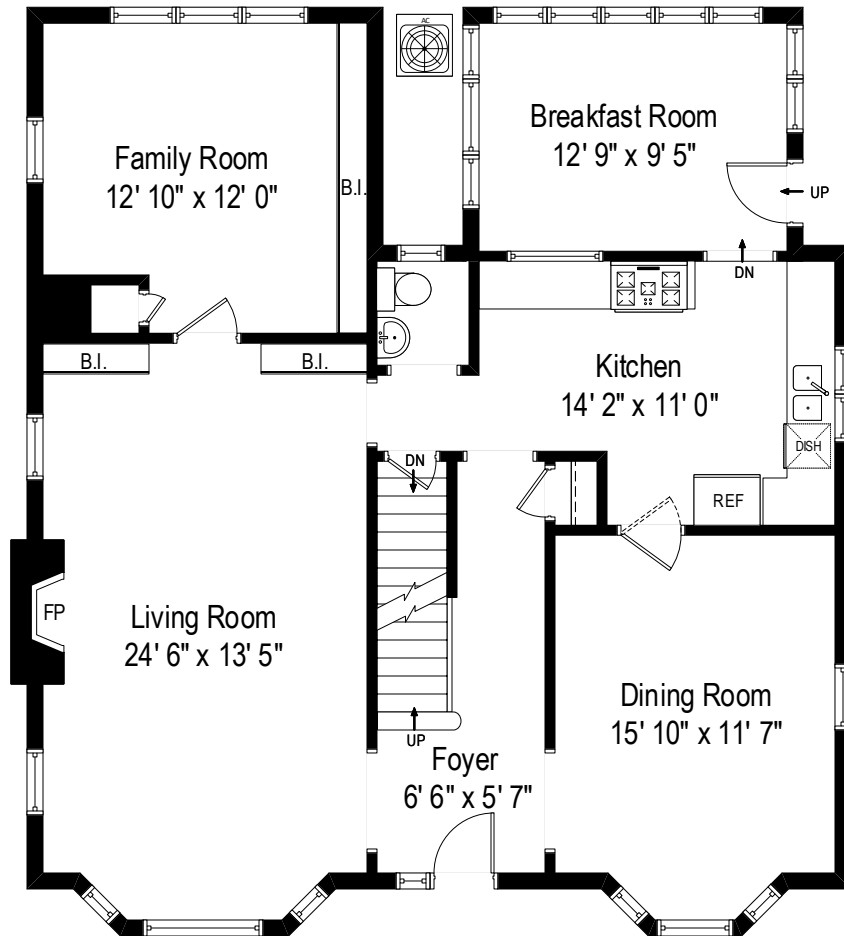

Plant Area

1943 Greenwood Avenue – Wilmette, IL 60091

First Level

1943 Greenwood Avenue – Wilmette, IL 60091

Second Level

All dimensions are approximate. This plan is for marketing purposes only.

1943 Greenwood Avenue – Wilmette, IL 60091

Lower Level

All dimensions are approximate. This plan is for marketing purposes only.