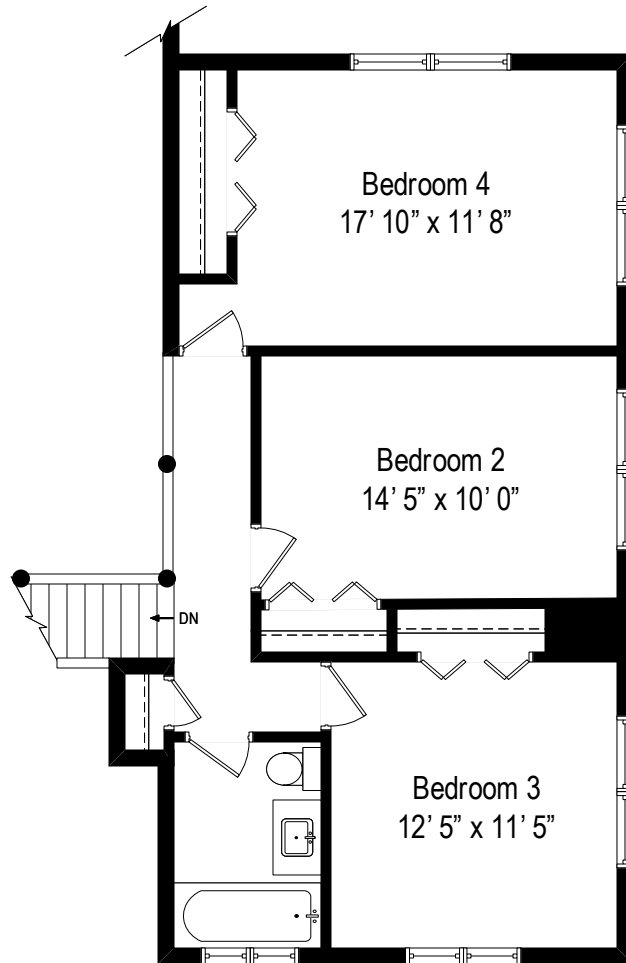

1315 W. Leona Ter - Arlington Heights, IL 60005

Main Level

1315 W. Leona Ter - Arlington Heights, IL 60005

Upper Level

All dimensions are approximate. This plan is for marketing purposes only.

1315 W. Leona Ter - Arlington Heights, IL 60005

Lower Level

All dimensions are approximate. This plan is for marketing purposes only.