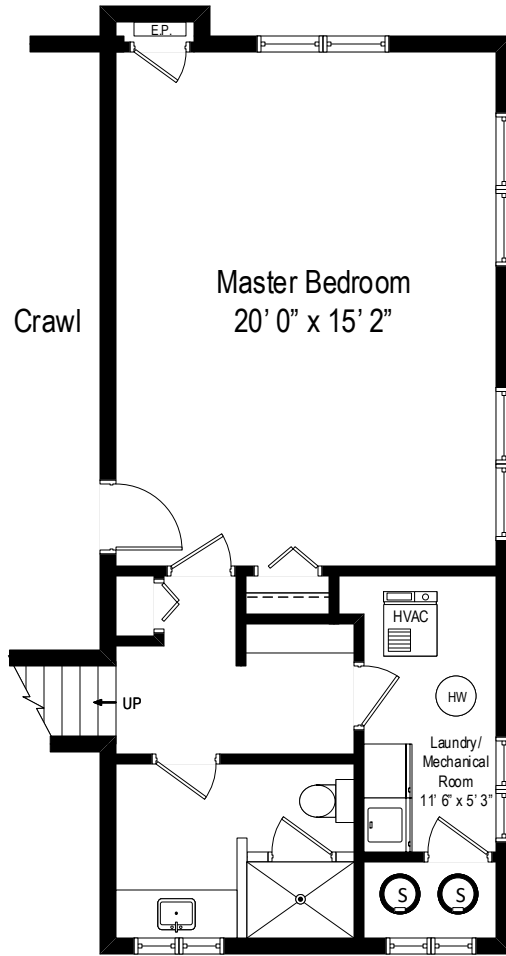

1315 W. Leona Ter - Arlington Heights, IL 60005

Main Level

1315 W. Leona Ter - Arlington Heights, IL 60005

Upper Level

All dimensions are approximate. This plan is for marketing purposes only.

1315 W. Leona Ter - Arlington Heights, IL 60005

Lower Level

All dimensions are approximate. This plan is for marketing purposes only.