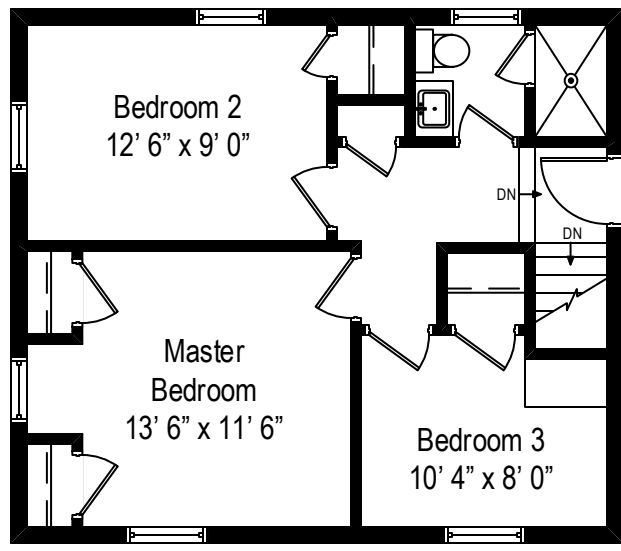

1005 N Wilke Road – Arlington Heights, IL 60004

First Level

All dimensions are approximate. This plan is for marketing purposes only.

1005 N Wilke Road – Arlington Heights, IL 60004

Second Level

All dimensions are approximate. This plan is for marketing purposes only.

1005 N Wilke Road – Arlington Heights, IL 60004

Lower Level

All dimensions are approximate. This plan is for marketing purposes only.