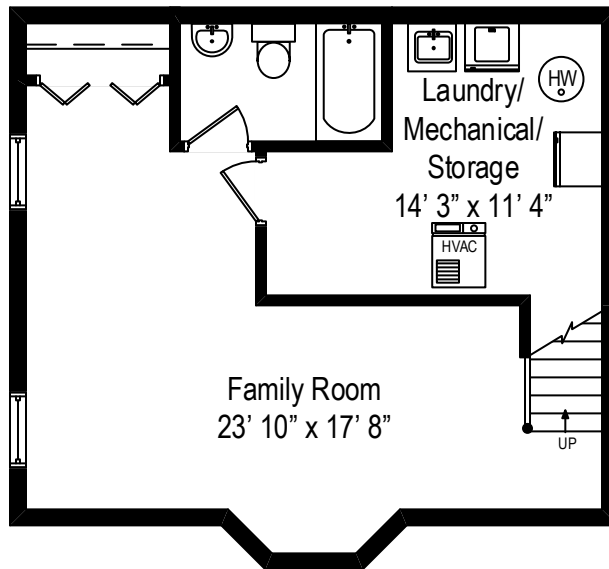

1005 N Wilke Road – Arlington Heights, IL 60004

First Level

All dimensions are approximate. This plan is for marketing purposes only.

1005 N Wilke Road – Arlington Heights, IL 60004

Second Level

All dimensions are approximate. This plan is for marketing purposes only.

1005 N Wilke Road – Arlington Heights, IL 60004

Lower Level

All dimensions are approximate. This plan is for marketing purposes only.