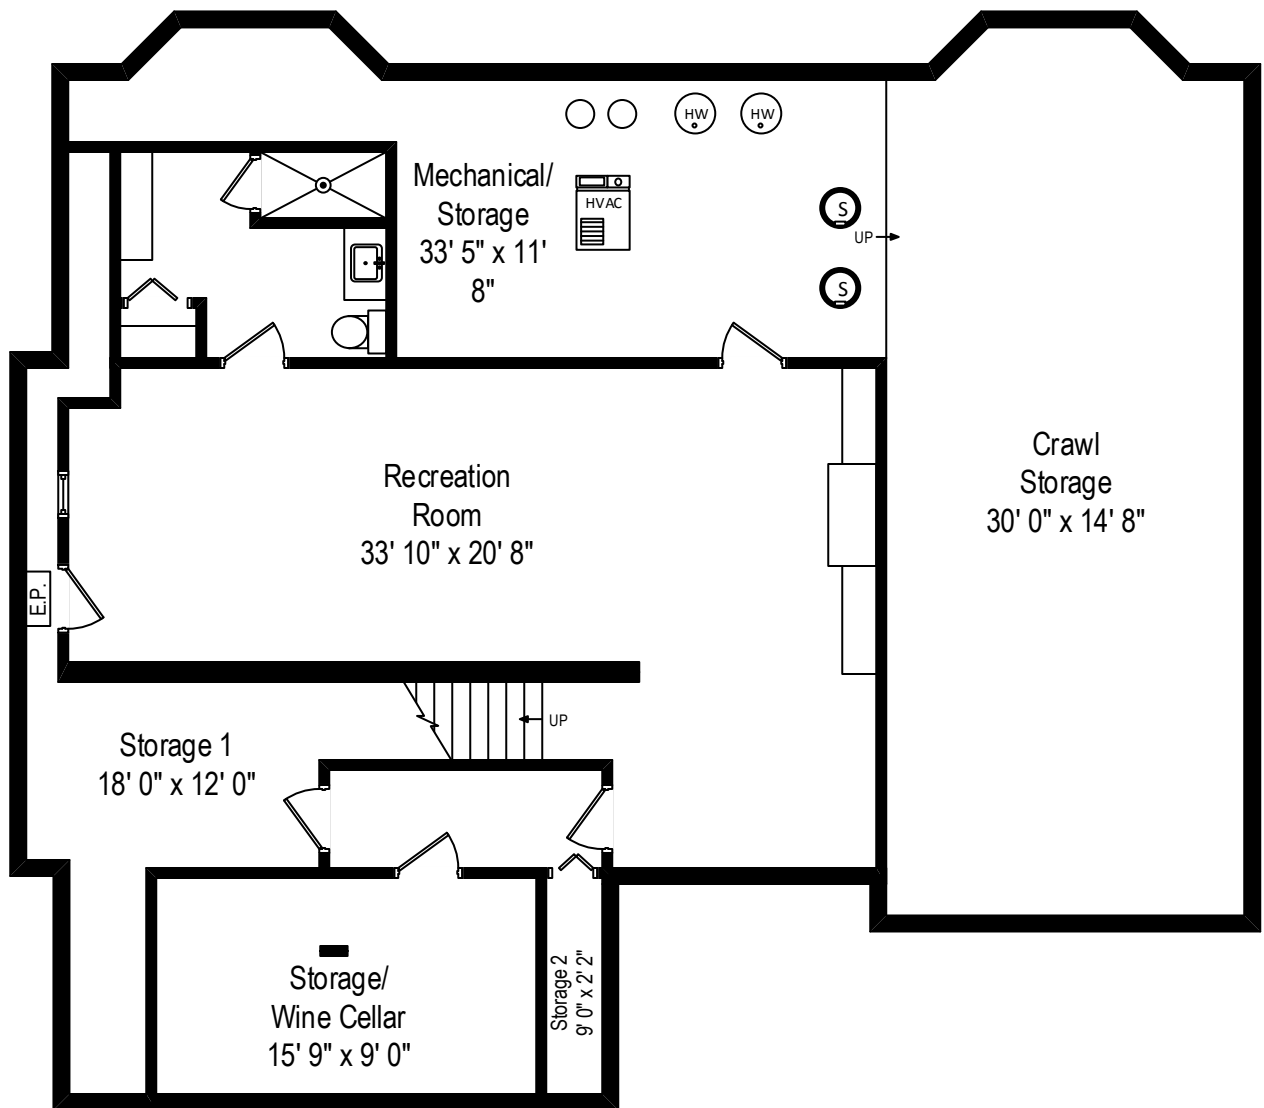

4658 Red Wing Lane - Long Grove, IL 60047

First Level

4658 Red Wing Lane - Long Grove, IL 60047

Second Level

All dimensions are approximate. This plan is for marketing purposes only.

4658 Red Wing Lane - Long Grove, IL 60047

Lower Level