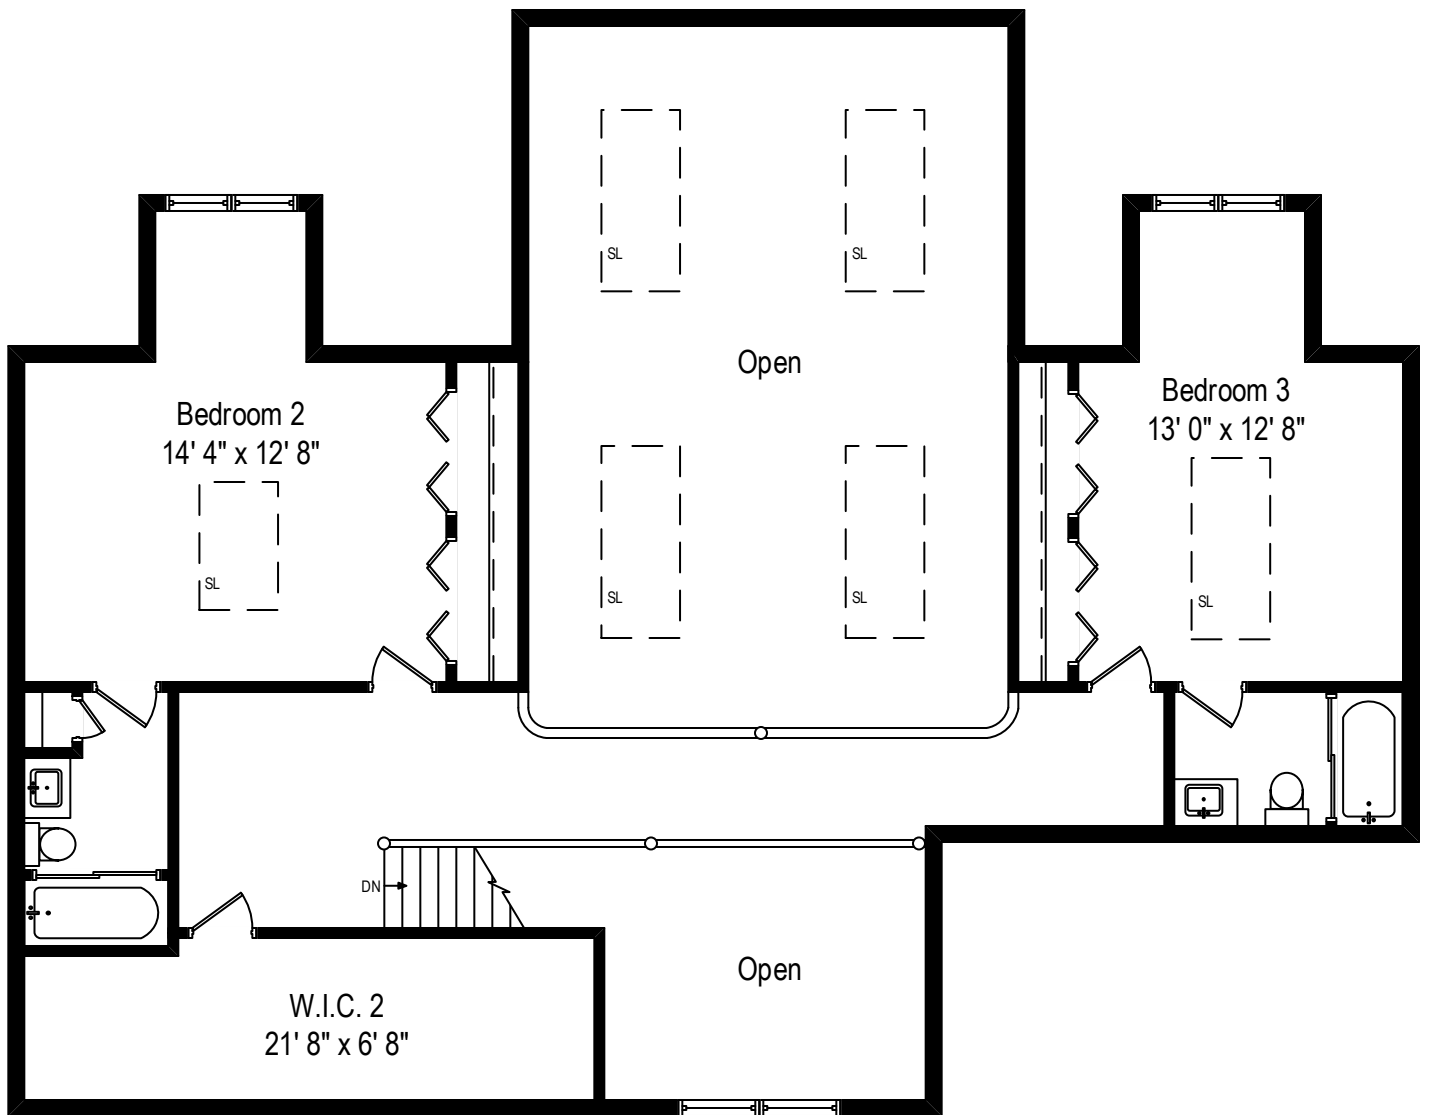

4658 Red Wing Lane - Long Grove, IL 60047

First Level

4658 Red Wing Lane - Long Grove, IL 60047

Second Level

All dimensions are approximate. This plan is for marketing purposes only.

4658 Red Wing Lane - Long Grove, IL 60047

Lower Level