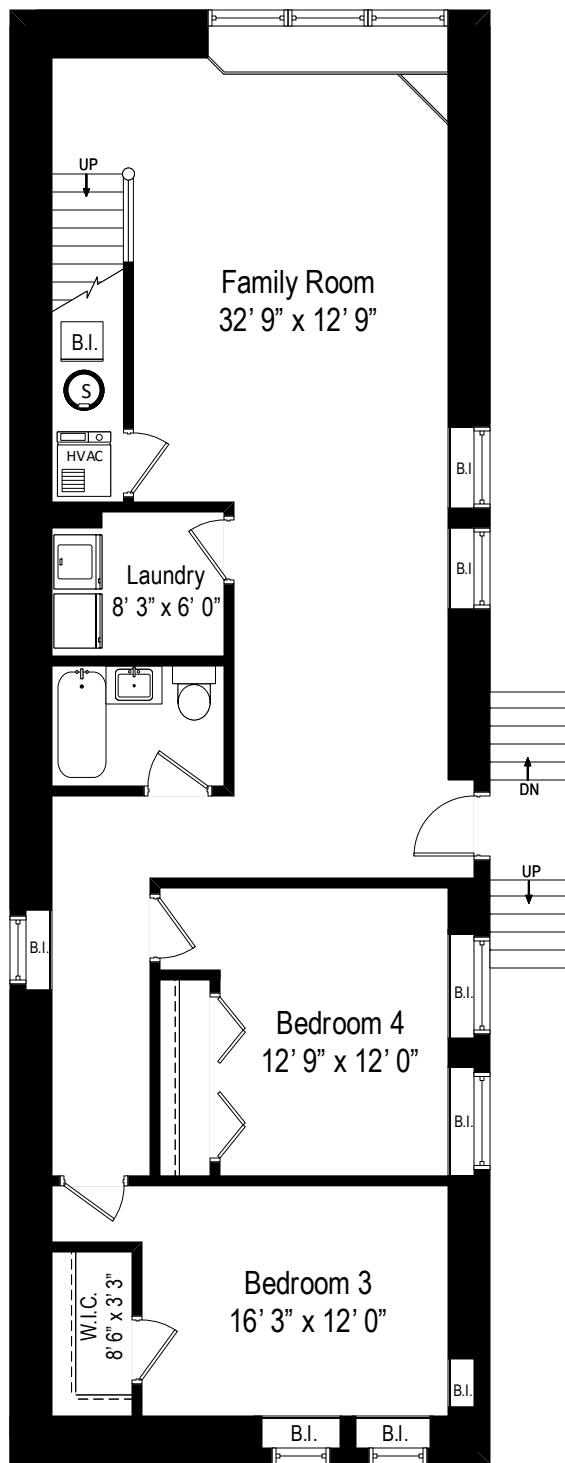

3216 South May Street - Chicago, IL 60608

First Level

All dimensions are approximate. This plan is for marketing purposes only.

3216 South May Street - Chicago, IL 60608

Lower Level