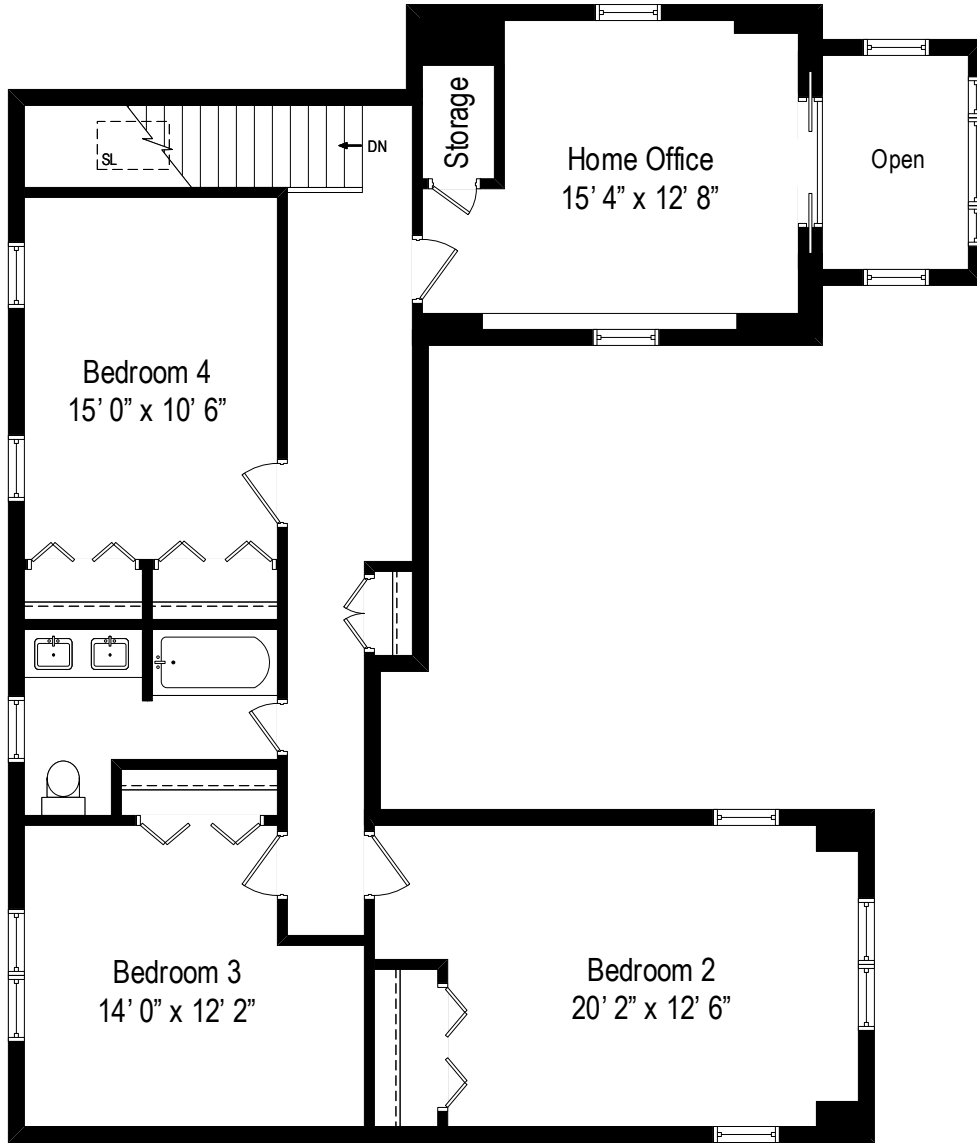

384 Prairie Ave - Elmhurst, IL 60126

First Level

All dimensions are approximate. This plan is for marketing purposes only.

384 Prairie Ave - Elmhurst, IL 60126

Second Level

All dimensions are approximate. This plan is for marketing purposes only.

384 Prairie Ave - Elmhurst, IL 60126

Lower Level