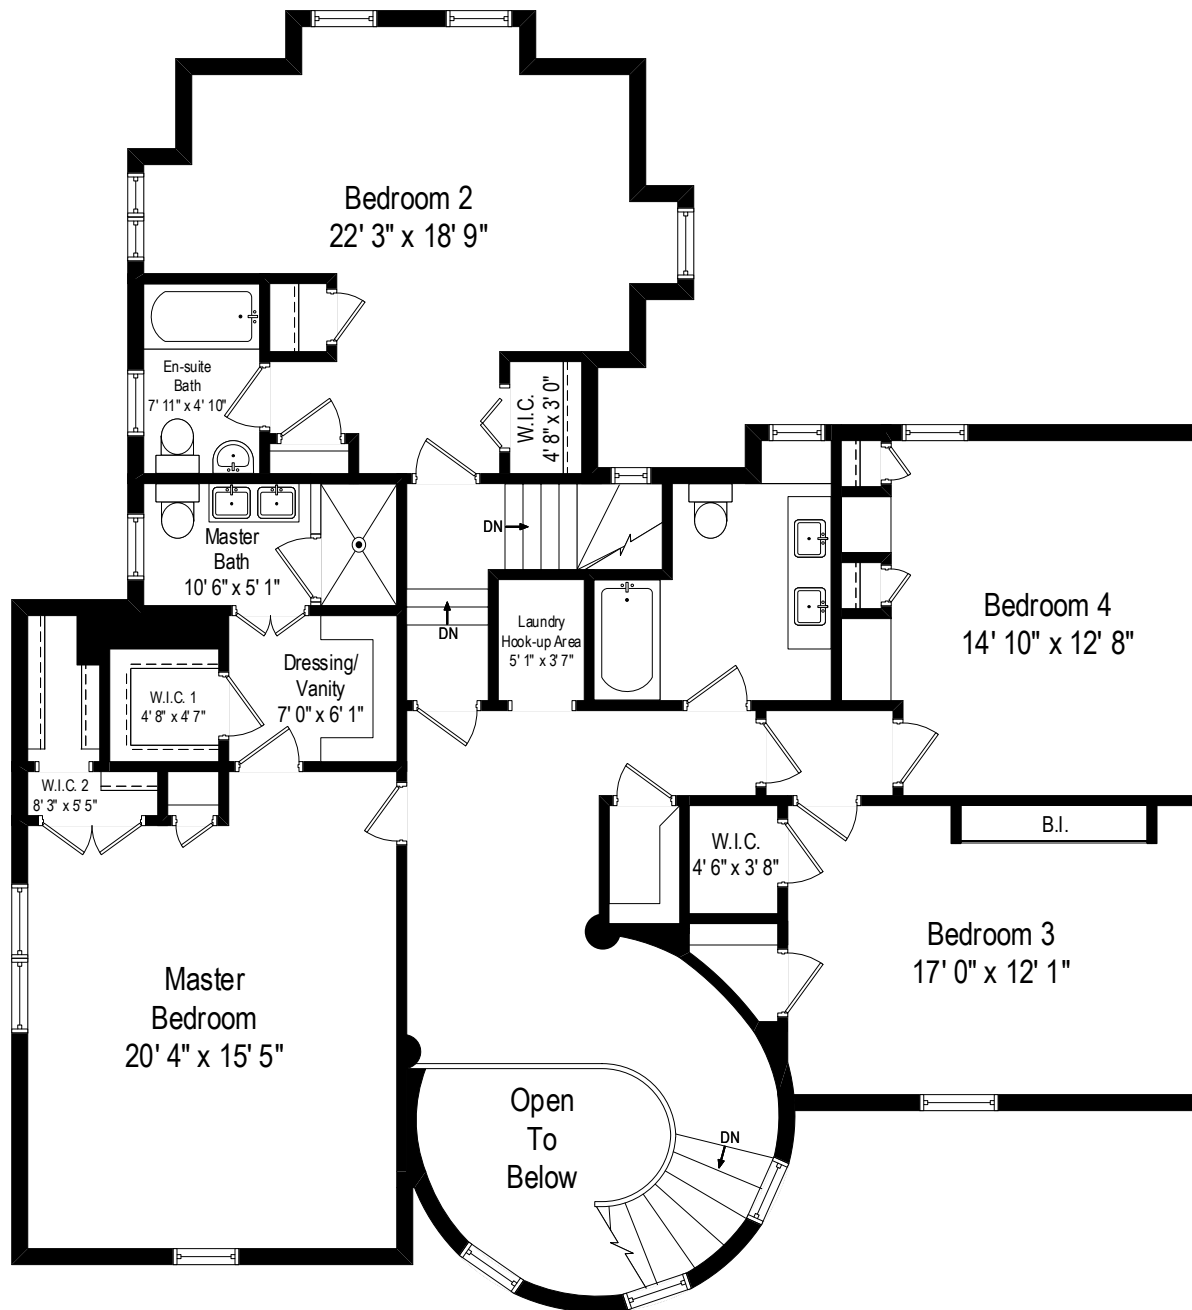

324 N. Deere Park Drive W – Highland Park, IL 60035

First Level

All dimensions are approximate. This plan is for marketing purposes only.

324 N. Deere Park Drive W – Highland Park, IL 60035

Second Level

All dimensions are approximate. This plan is for marketing purposes only.

324 N. Deere Park Drive W – Highland Park, IL 60035

Lower Level

All dimensions are approximate. This plan is for marketing purposes only.