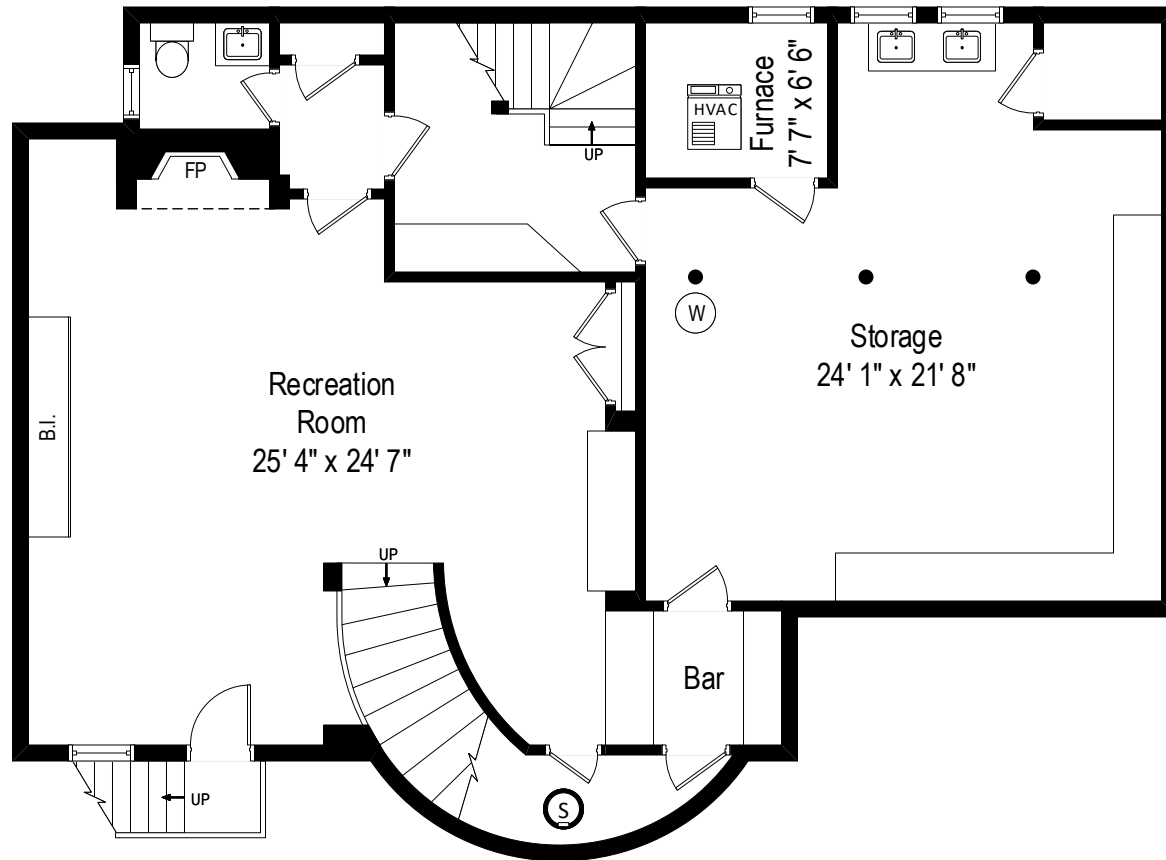

324 N. Deere Park Drive W – Highland Park, IL 60035

First Level

All dimensions are approximate. This plan is for marketing purposes only.

324 N. Deere Park Drive W – Highland Park, IL 60035

Second Level

All dimensions are approximate. This plan is for marketing purposes only.

324 N. Deere Park Drive W – Highland Park, IL 60035

Lower Level

All dimensions are approximate. This plan is for marketing purposes only.