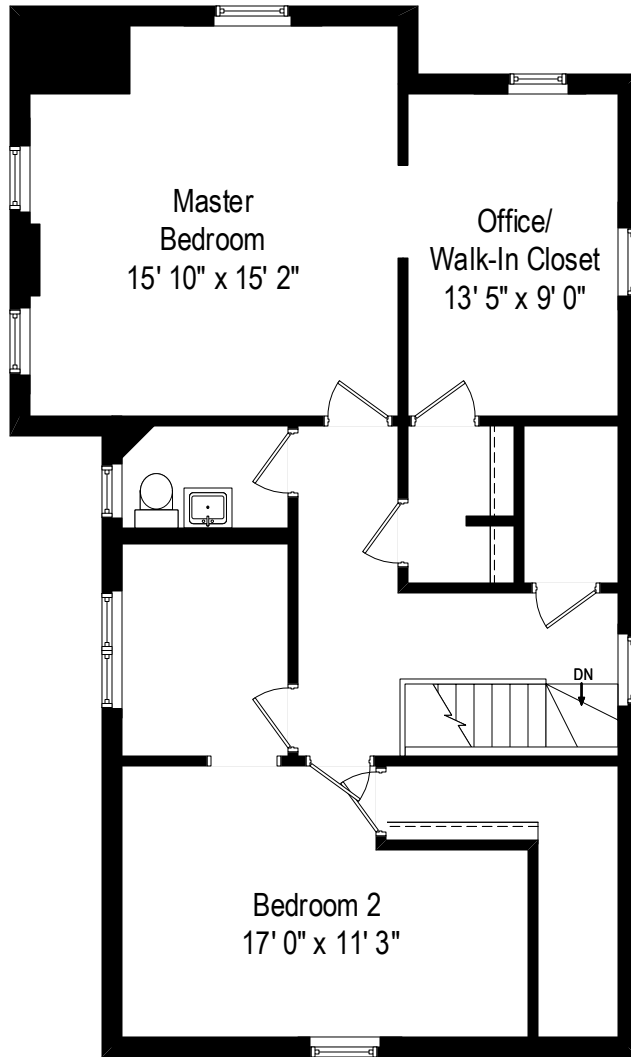

6230 W. Fletcher – Chicago, IL 60634

First Level

6230 W. Fletcher – Chicago, IL 60634

Second Level

All dimensions are approximate. This plan is for marketing purposes only.

6230 W. Fletcher – Chicago, IL 60634

Lower Level