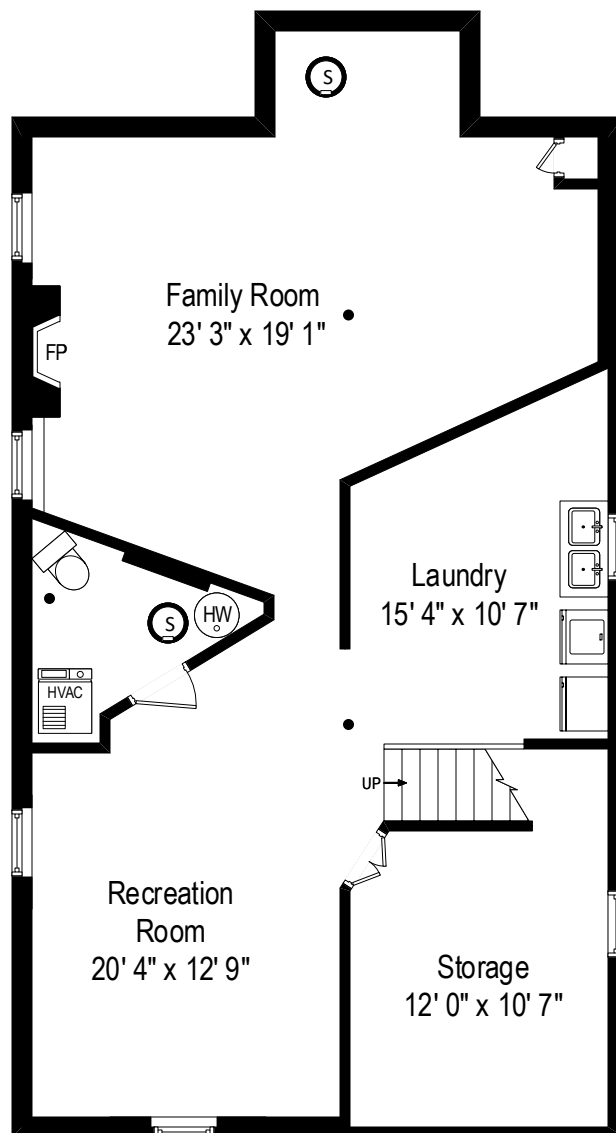

6230 W. Fletcher – Chicago, IL 60634

First Level

6230 W. Fletcher – Chicago, IL 60634

Second Level

All dimensions are approximate. This plan is for marketing purposes only.

6230 W. Fletcher – Chicago, IL 60634

Lower Level