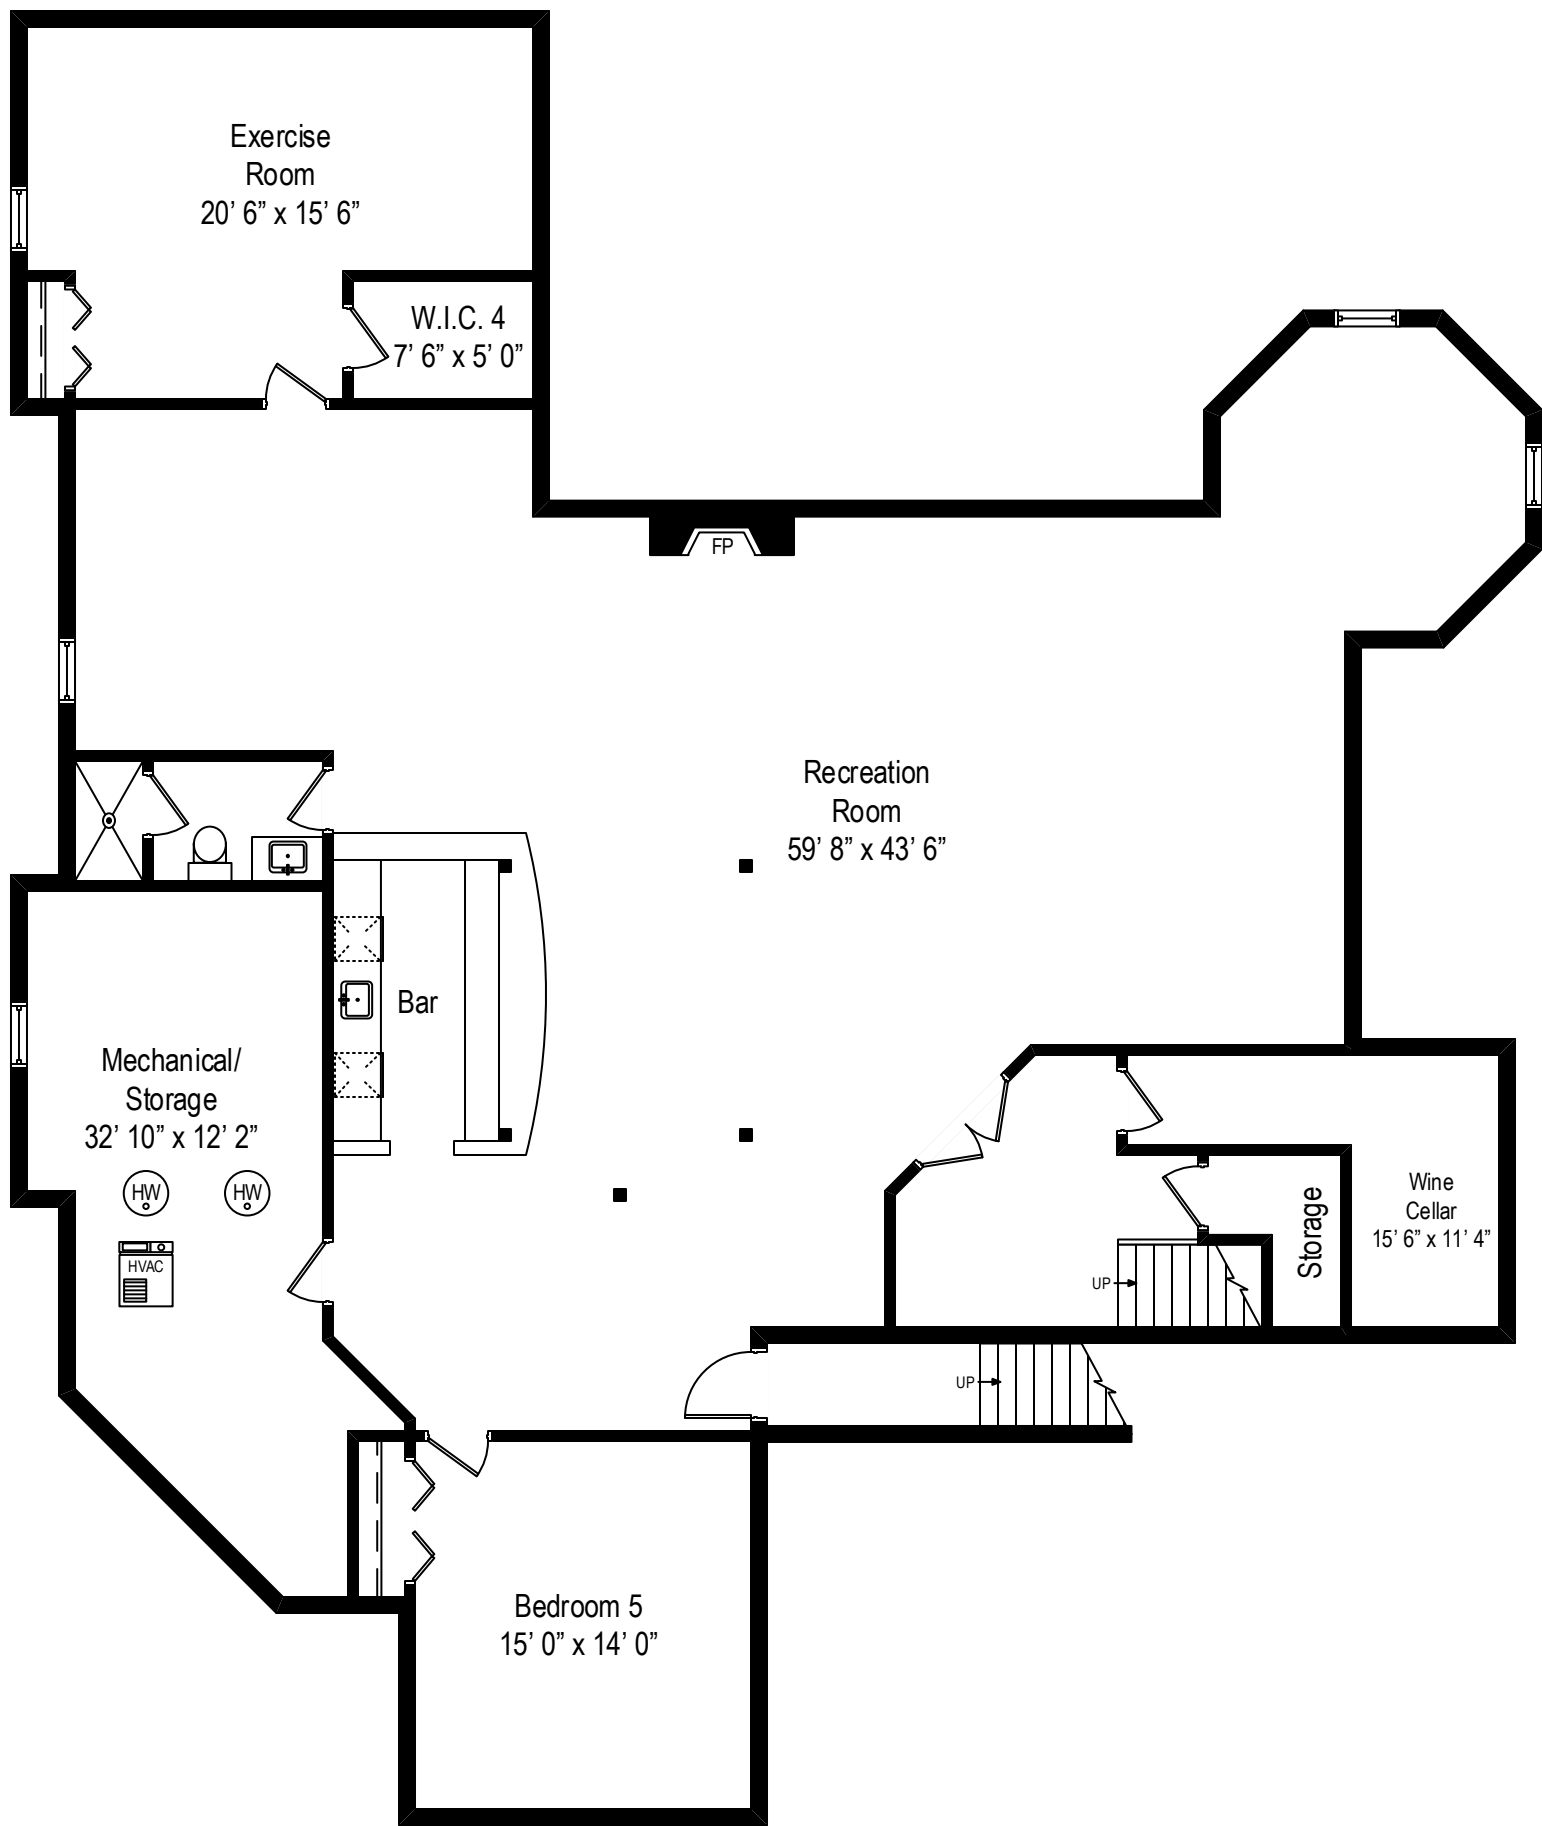

702 N Forrest Avenue – Arlington Heights, IL 60004

First Level

All dimensions are approximate. This plan is for marketing purposes only.

702 N Forrest Avenue – Arlington Heights, IL 60004

Second Level

702 N Forrest Avenue – Arlington Heights, IL 60004

Lower Level