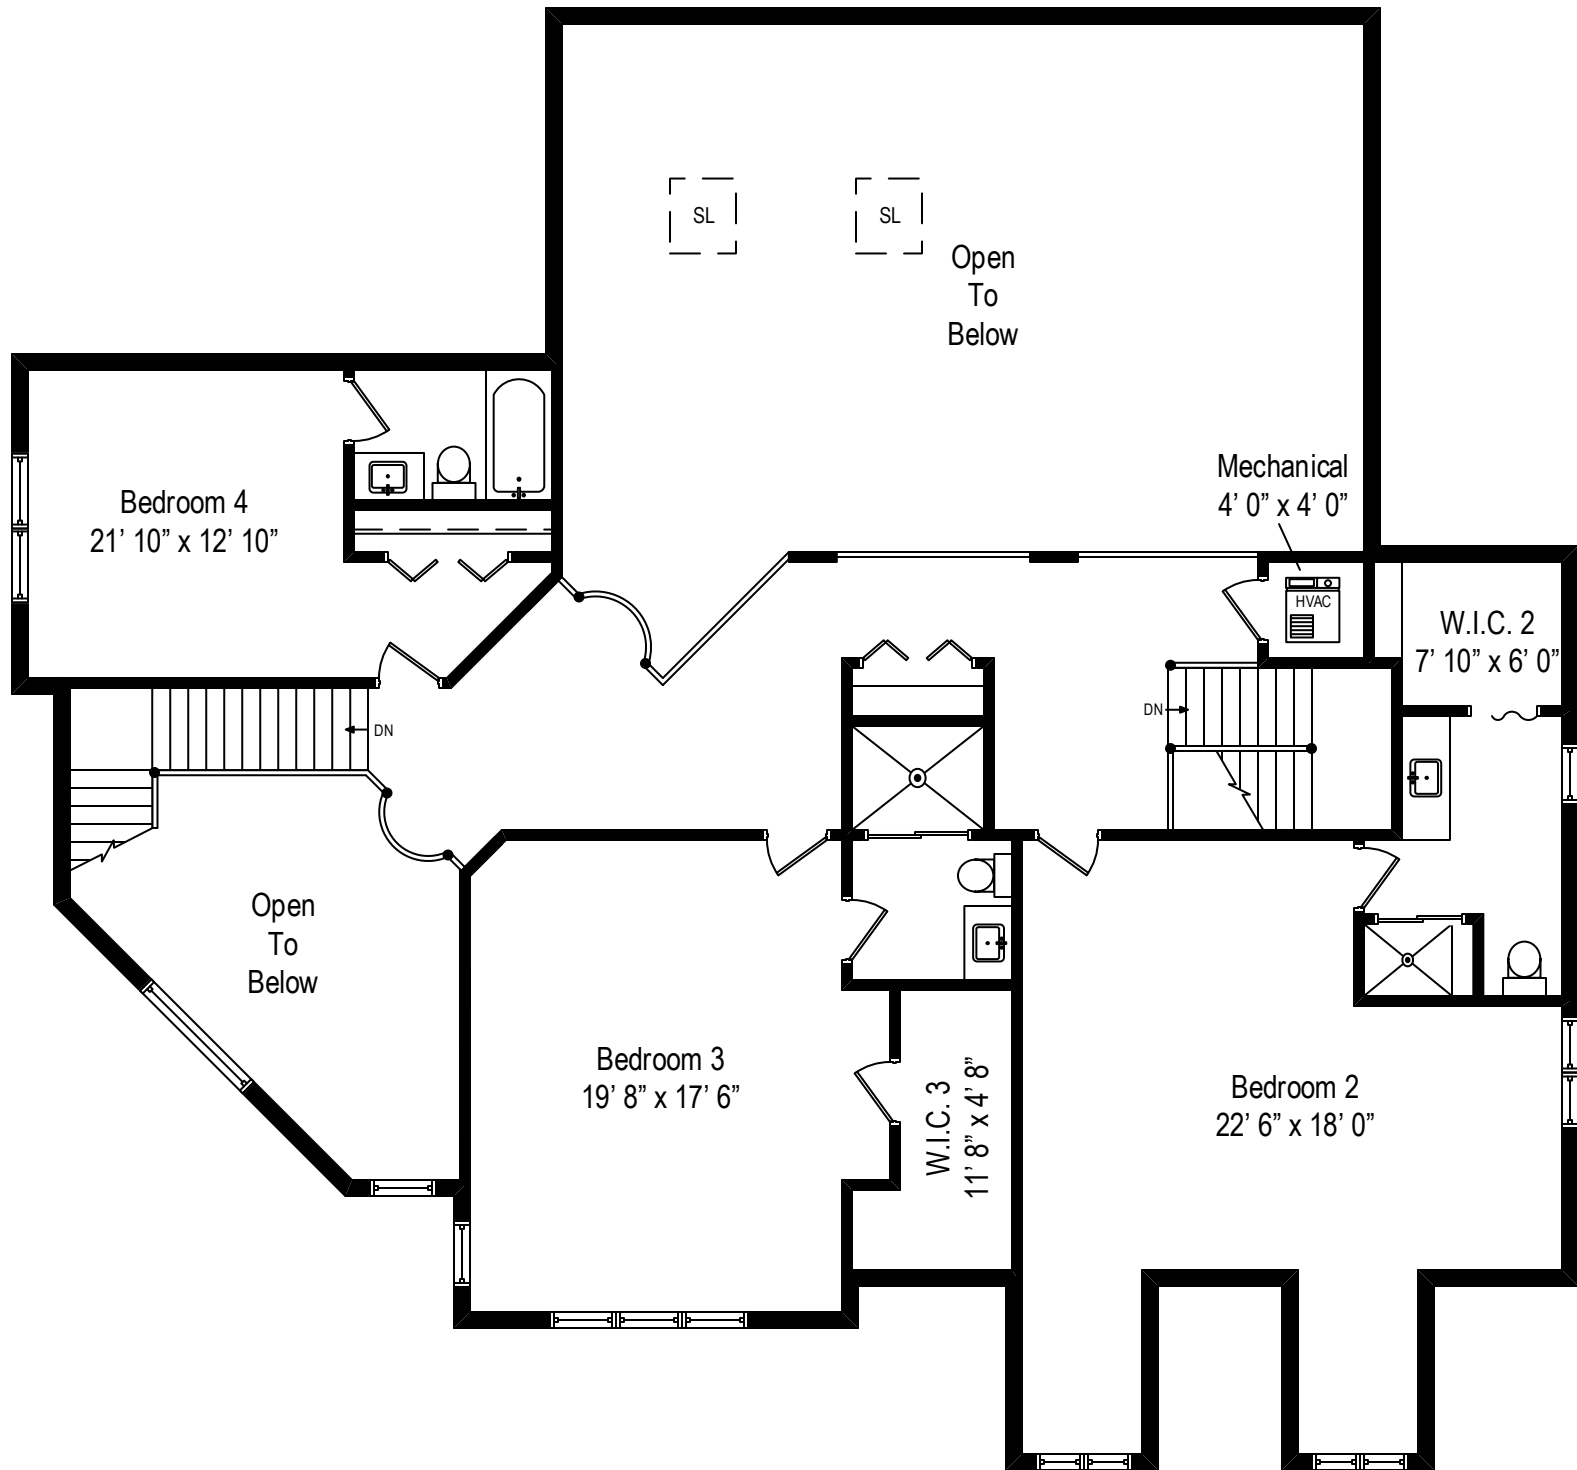

702 N Forrest Avenue – Arlington Heights, IL 60004

First Level

All dimensions are approximate. This plan is for marketing purposes only.

702 N Forrest Avenue – Arlington Heights, IL 60004

Second Level

702 N Forrest Avenue – Arlington Heights, IL 60004

Lower Level