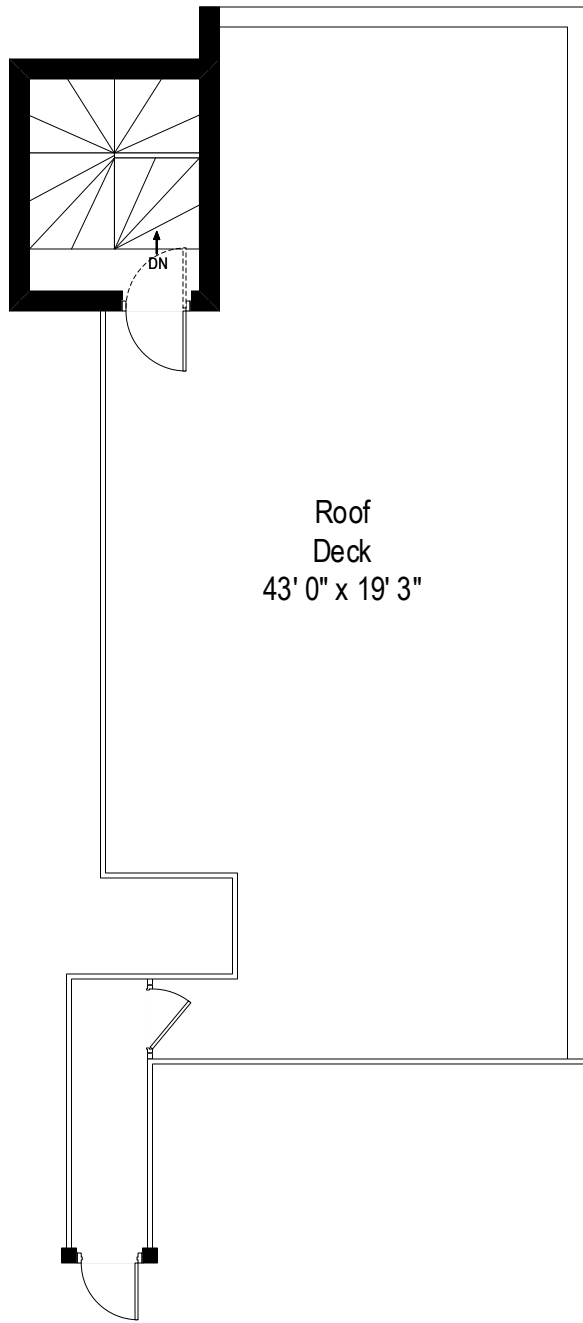

6121 N Winthrop Avenue – Chicago, IL 60660

First Level

Roof
Deck
43' 0" x 19' 3"

6121 N Winthrop Avenue – Chicago, IL 60660

Roof Level