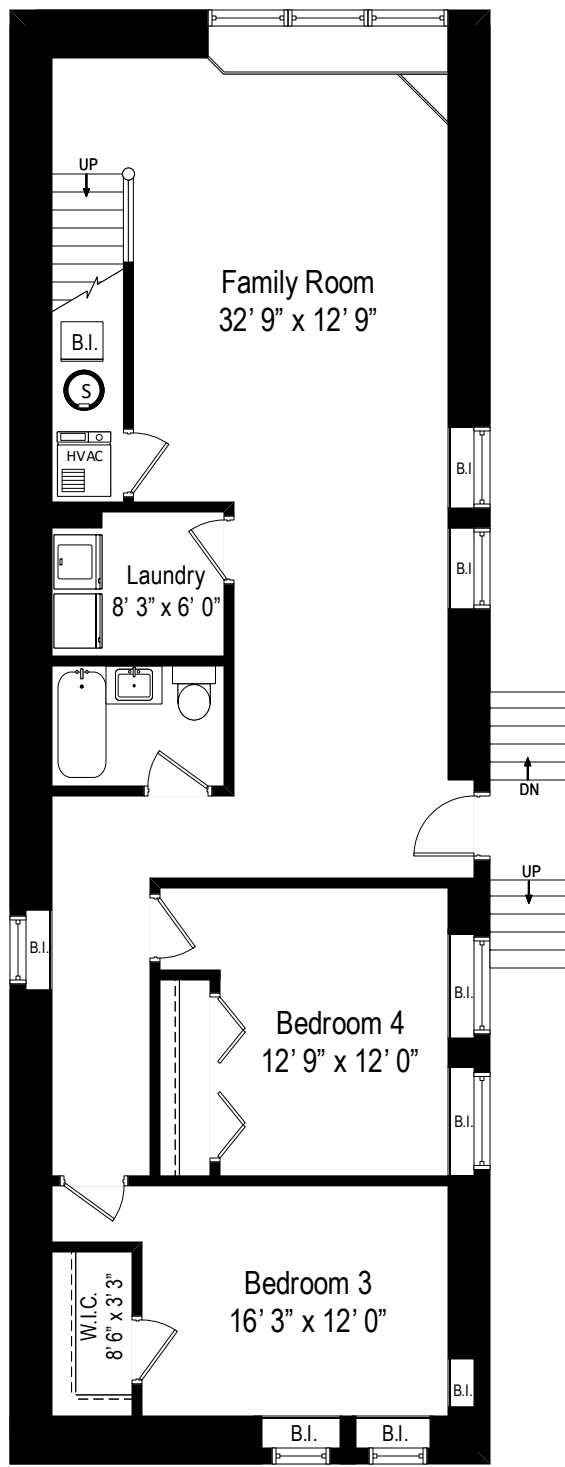

3216 South May Street - Chicago, IL 60608

First Level

All dimensions are approximate. This plan is for marketing purposes only.

3216 South May Street - Chicago, IL 60608

Lower Level

All dimensions are approximate. This plan is for marketing purposes only.