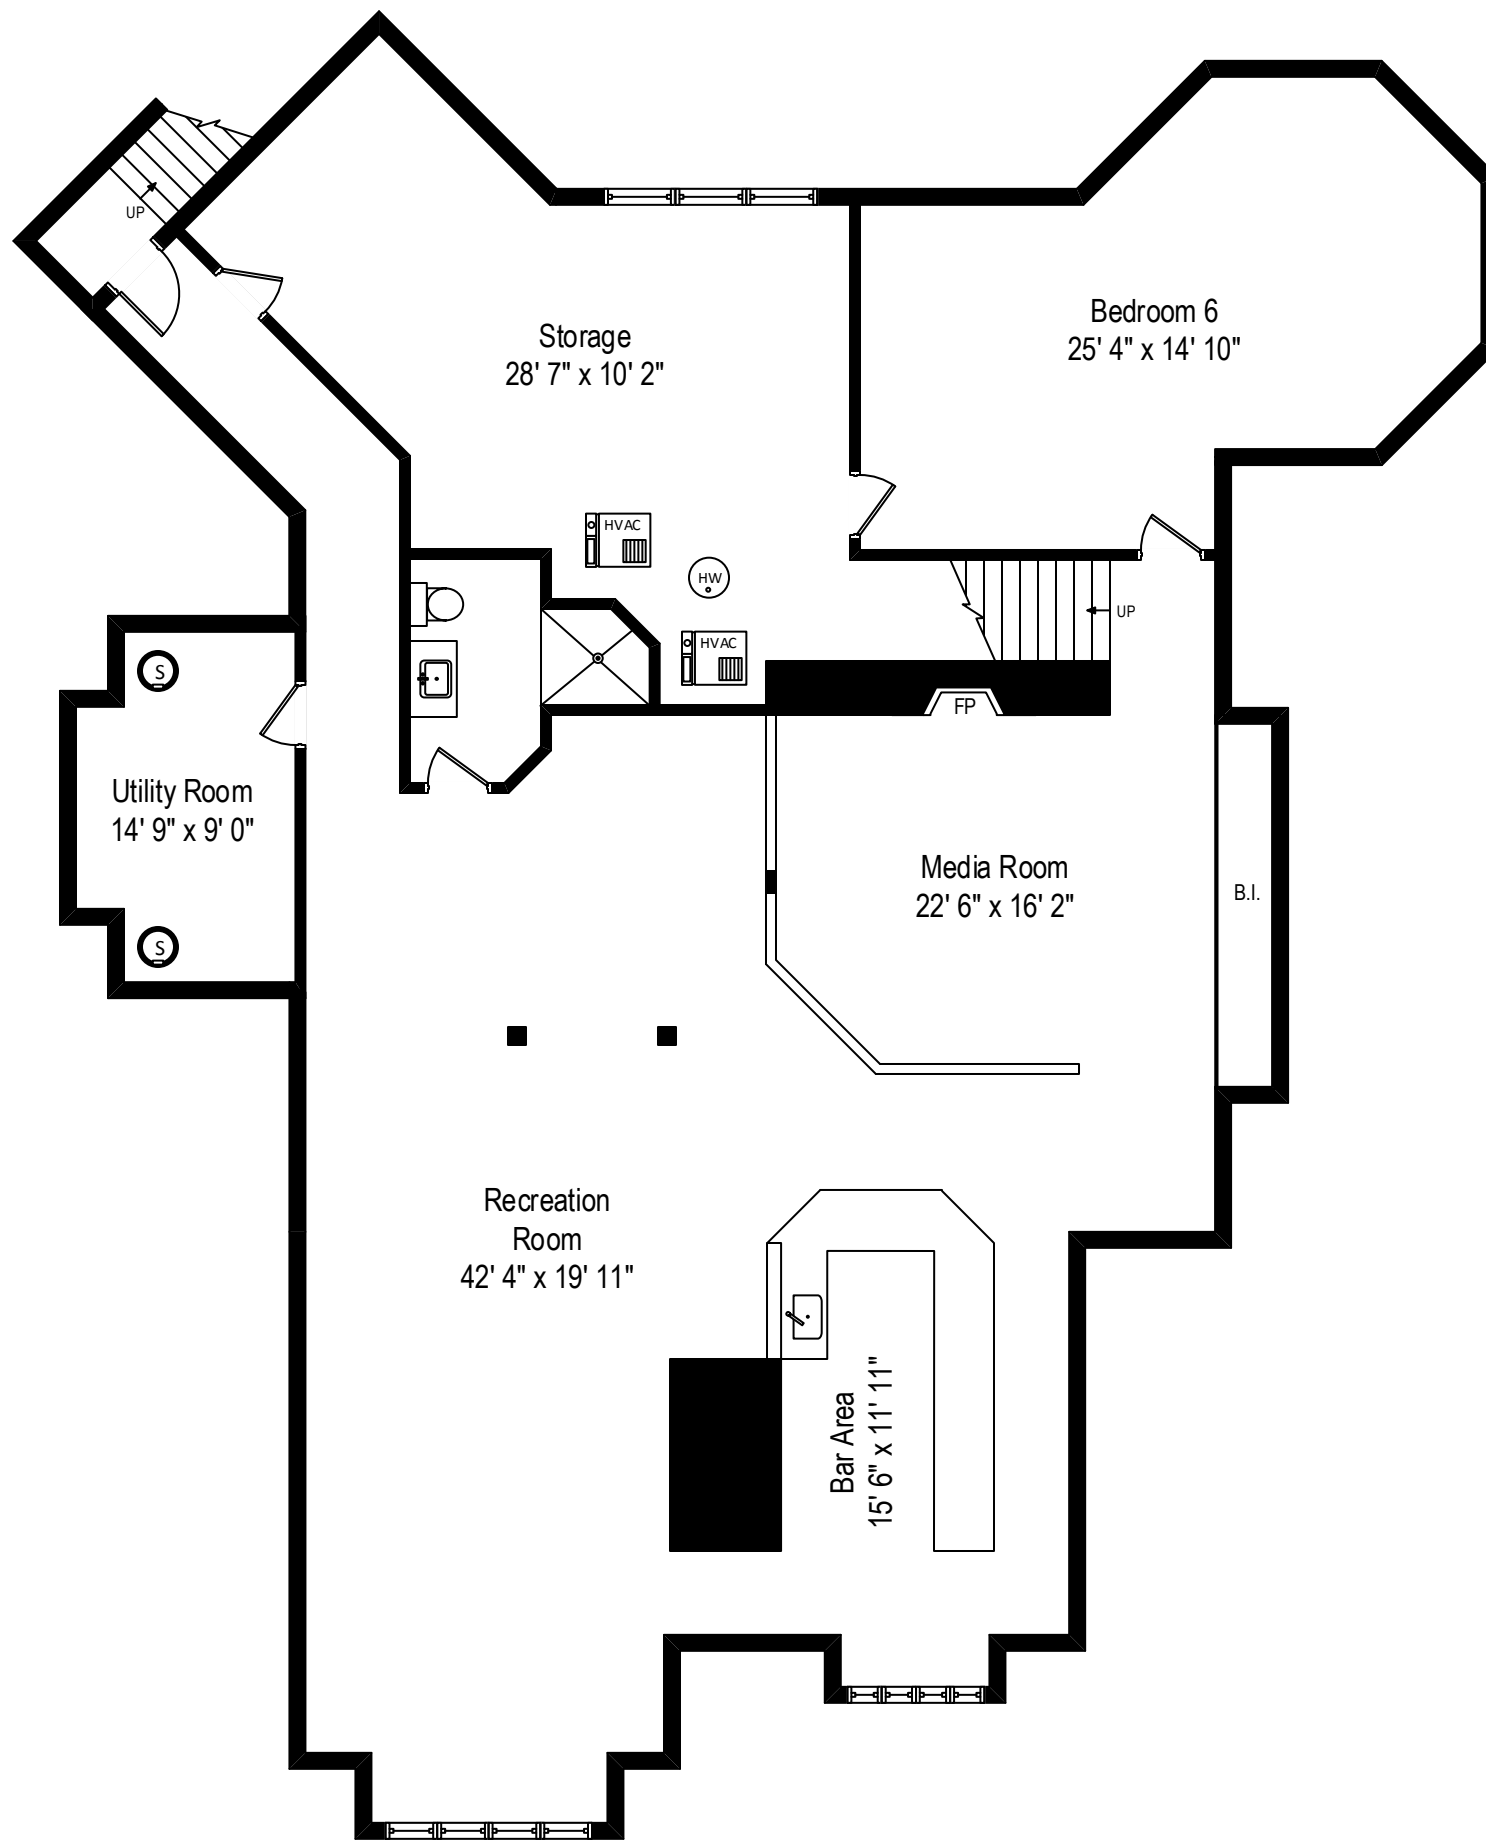

4556 Marilyn Drive - Long Grove, IL 60047

First Level

All dimensions are approximate. This plan is for marketing purposes only.

4556 Marilyn Drive - Long Grove, IL 60047

Lower Level

All dimensions are approximate. This plan is for marketing purposes only.