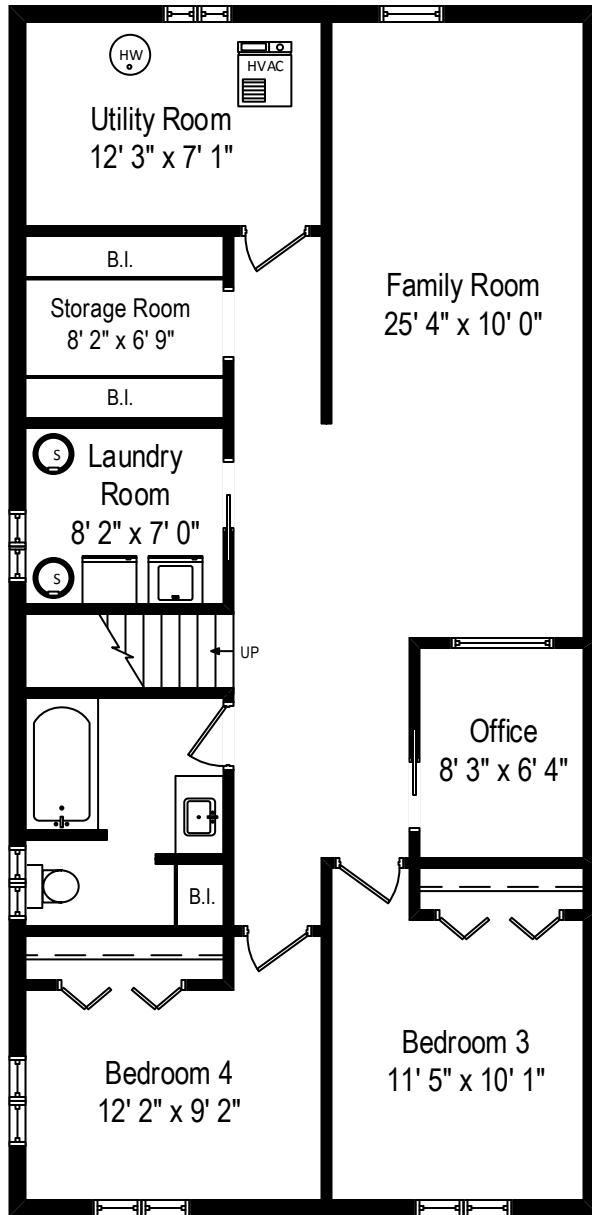

3030 Gregory Avenue – Wilmette, IL 60091

First Level

3030 Gregory Avenue – Wilmette, IL 60091

Lower Level