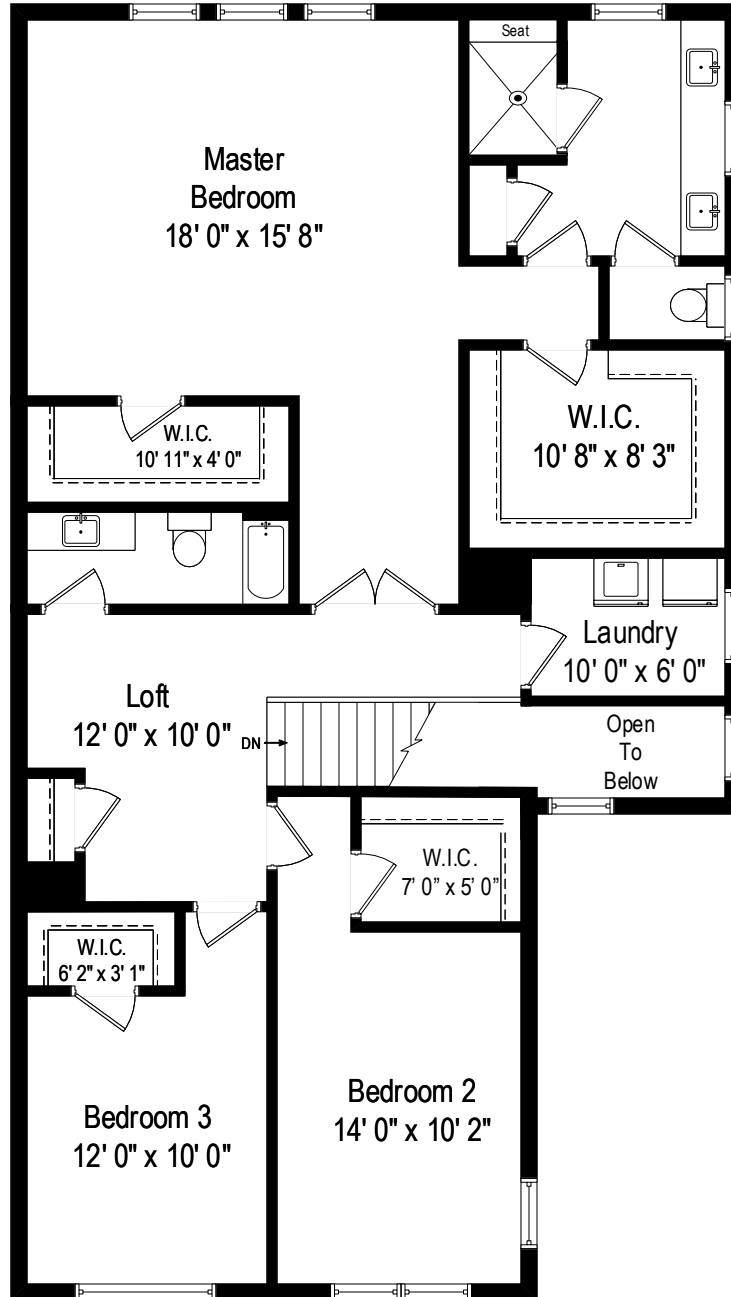

3847 Provenance Way – Northbrook, IL 60062

First Level

All dimensions are approximate. This plan is for marketing purposes only.

3847 Provenance Way – Northbrook, IL 60062

Second Level

All dimensions are approximate. This plan is for marketing purposes only.

3847 Provenance Way – Northbrook, IL 60062

Lower Level

All dimensions are approximate. This plan is for marketing purposes only.