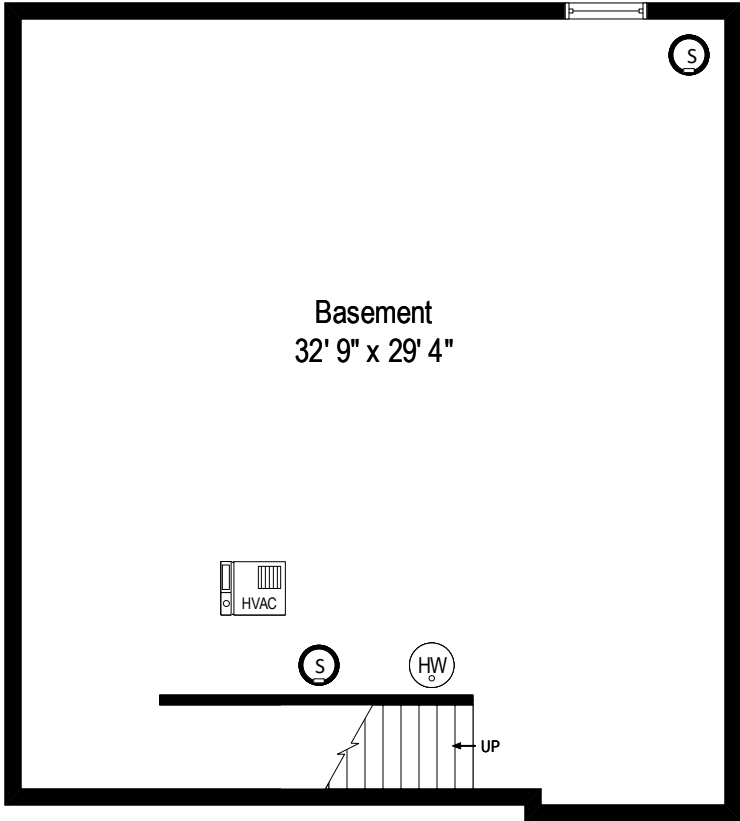

3847 Provenance Way – Northbrook, IL 60062

First Level

All dimensions are approximate. This plan is for marketing purposes only.

3847 Provenance Way – Northbrook, IL 60062

Second Level

All dimensions are approximate. This plan is for marketing purposes only.

3847 Provenance Way – Northbrook, IL 60062

Lower Level

All dimensions are approximate. This plan is for marketing purposes only.