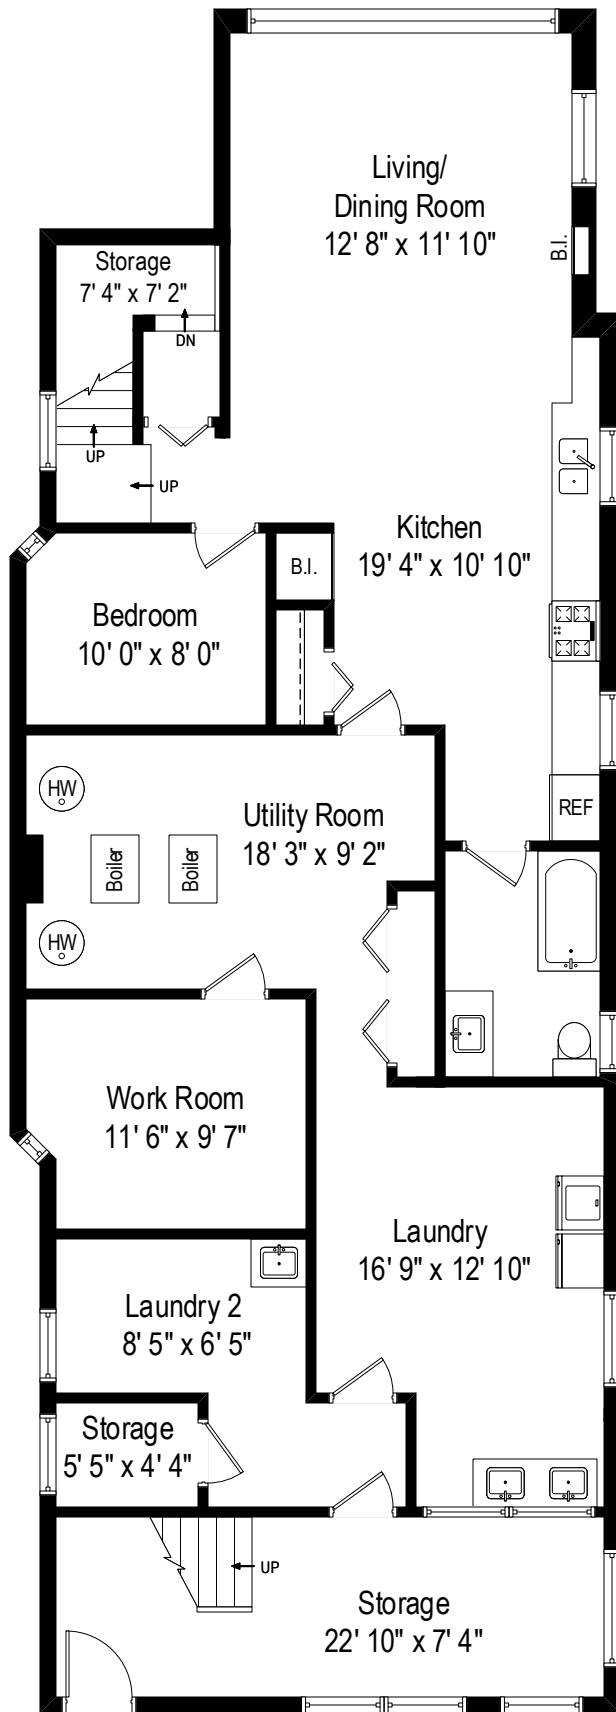

3304 N Springfield – Chicago, IL 60618

First Level

All dimensions are approximate. This plan is for marketing purposes only.

3304 N Springfield – Chicago, IL 60618

Second Level

3304 N Springfield – Chicago, IL 60618

Lower Level

All dimensions are approximate. This plan is for marketing purposes only.