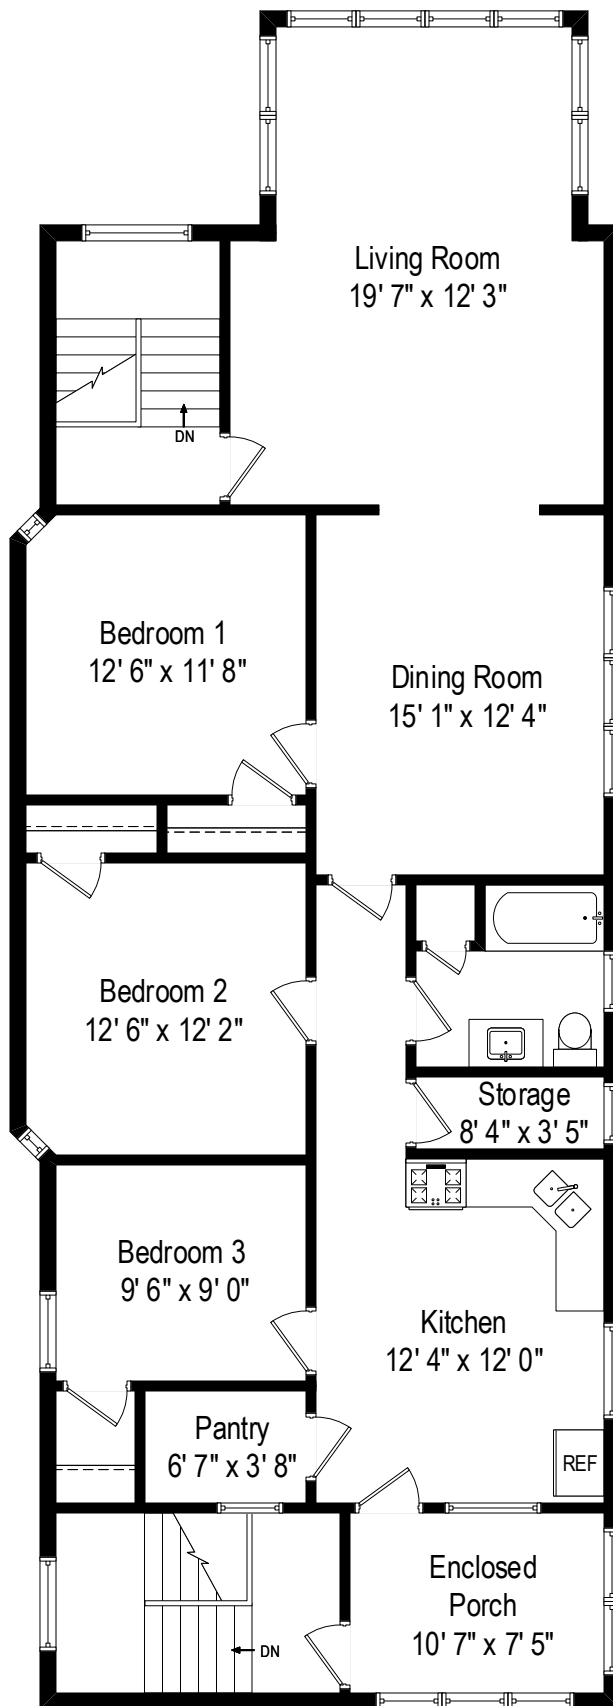

3304 N Springfield – Chicago, IL 60618

First Level

All dimensions are approximate. This plan is for marketing purposes only.

3304 N Springfield – Chicago, IL 60618

Second Level

3304 N Springfield – Chicago, IL 60618

Lower Level

All dimensions are approximate. This plan is for marketing purposes only.