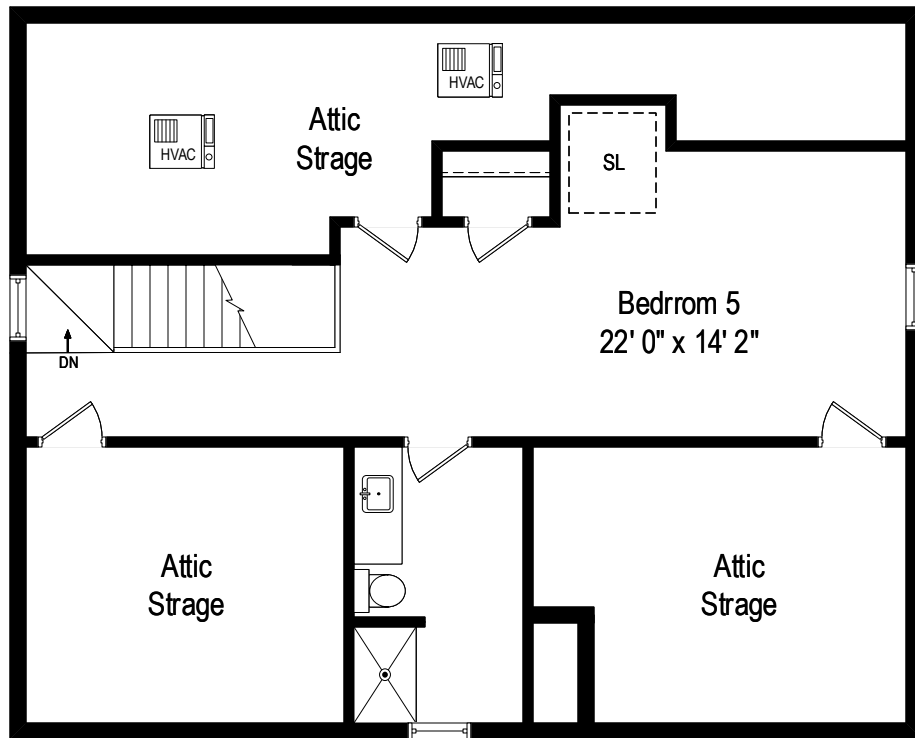

1130 Elmwood Avenue - Wilmette, IL 60091

First Level

All dimensions are approximate. This plan is for marketing purposes only.

1130 Elmwood Avenue - Wilmette, IL 60091

Second Level

All dimensions are approximate. This plan is for marketing purposes only.

1130 Elmwood Avenue - Wilmette, IL 60091

Third Level

All dimensions are approximate. This plan is for marketing purposes only.

1130 Elmwood Avenue - Wilmette, IL 60091

Lower Level