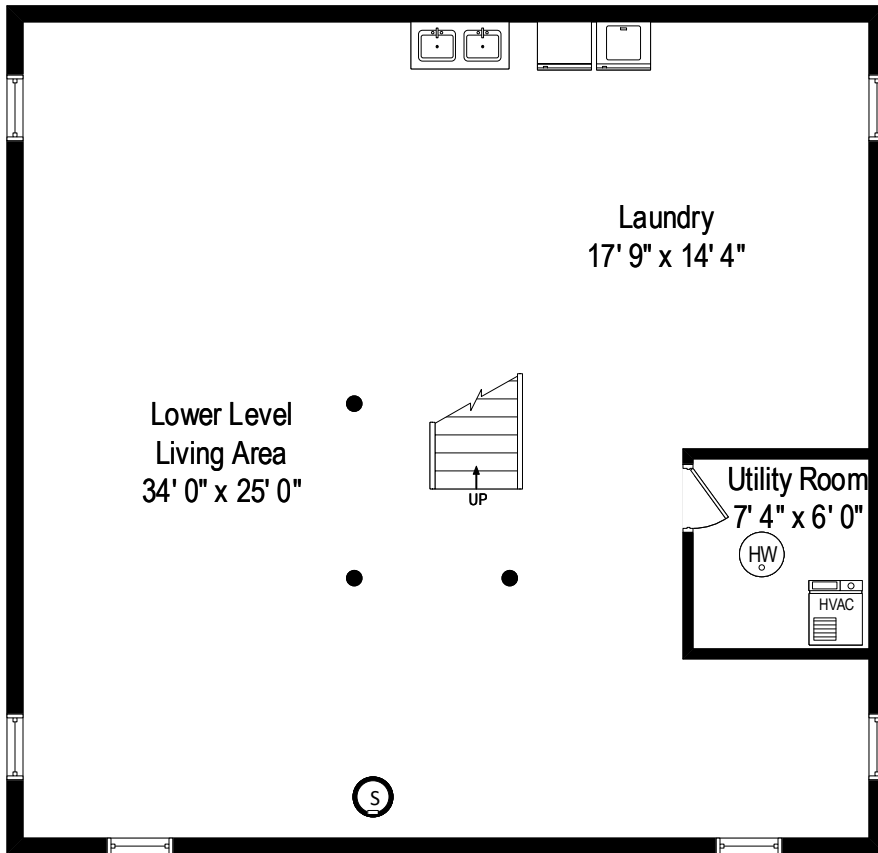

1130 Elmwood Avenue - Wilmette, IL 60091

First Level

All dimensions are approximate. This plan is for marketing purposes only.

1130 Elmwood Avenue - Wilmette, IL 60091

Second Level

All dimensions are approximate. This plan is for marketing purposes only.

1130 Elmwood Avenue - Wilmette, IL 60091

Third Level

All dimensions are approximate. This plan is for marketing purposes only.

1130 Elmwood Avenue - Wilmette, IL 60091

Lower Level