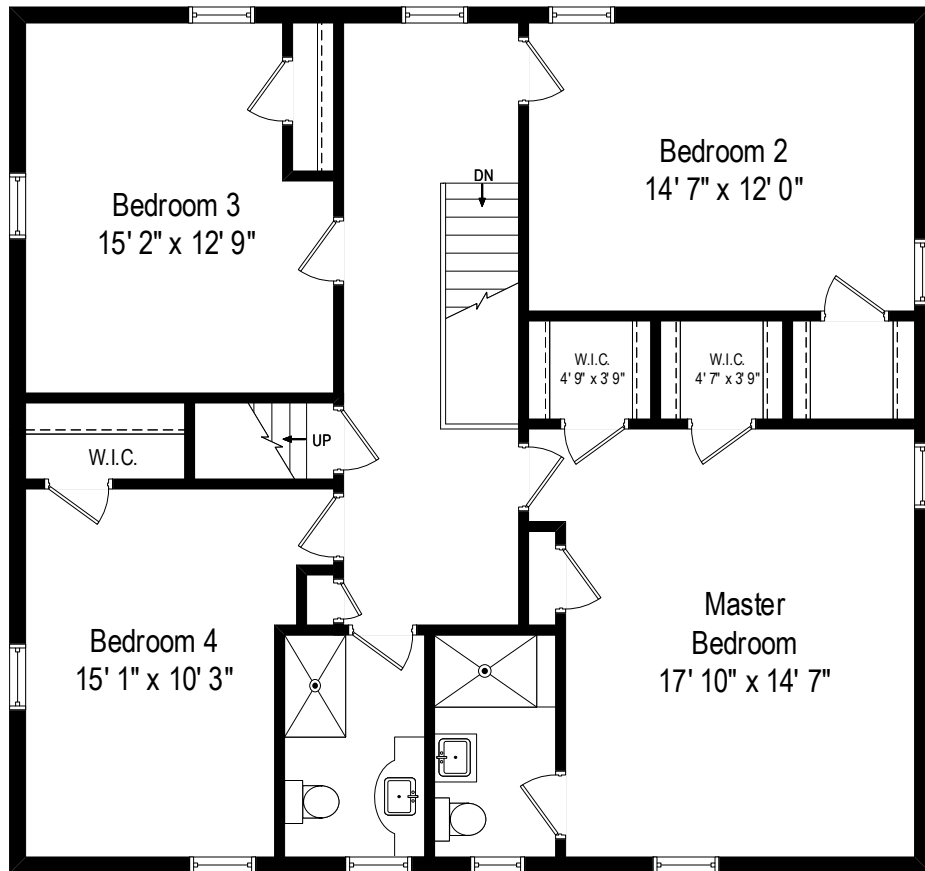

1130 Elmwood Avenue - Wilmette, IL 60091

First Level

All dimensions are approximate. This plan is for marketing purposes only.

1130 Elmwood Avenue - Wilmette, IL 60091

Second Level

All dimensions are approximate. This plan is for marketing purposes only.

1130 Elmwood Avenue - Wilmette, IL 60091

Third Level

All dimensions are approximate. This plan is for marketing purposes only.

1130 Elmwood Avenue - Wilmette, IL 60091

Lower Level