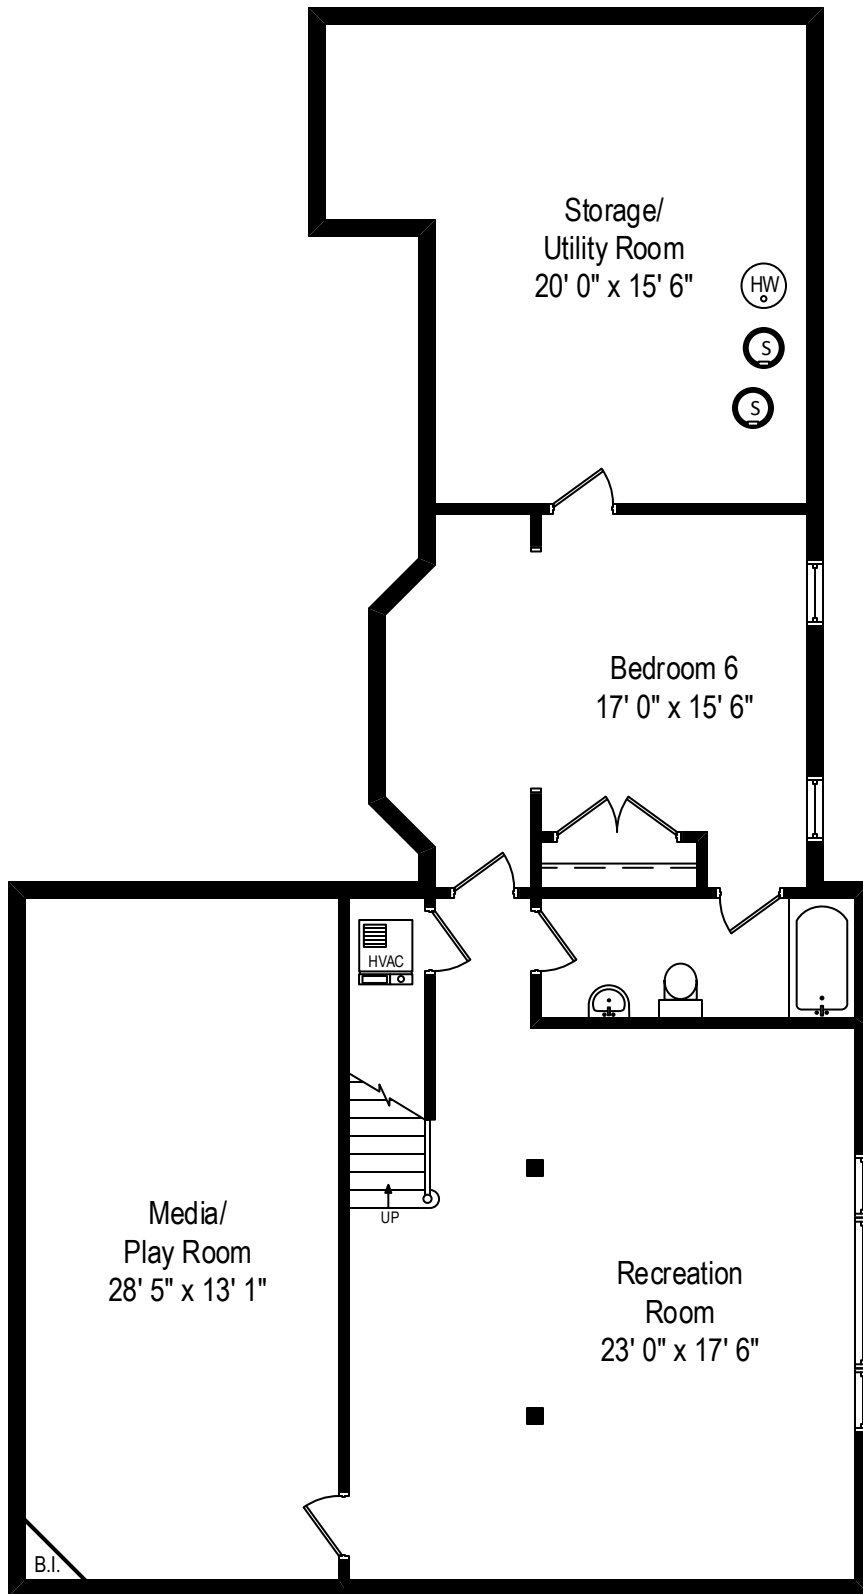

516 Madison Avenue – Glencoe, IL 60022

First Level

516 Madison Avenue – Glencoe, IL 60022

Second Level

All dimensions are approximate. This plan is for marketing purposes only.

516 Madison Avenue – Glencoe, IL 60022

Lower Level

All dimensions are approximate. This plan is for marketing purposes only.