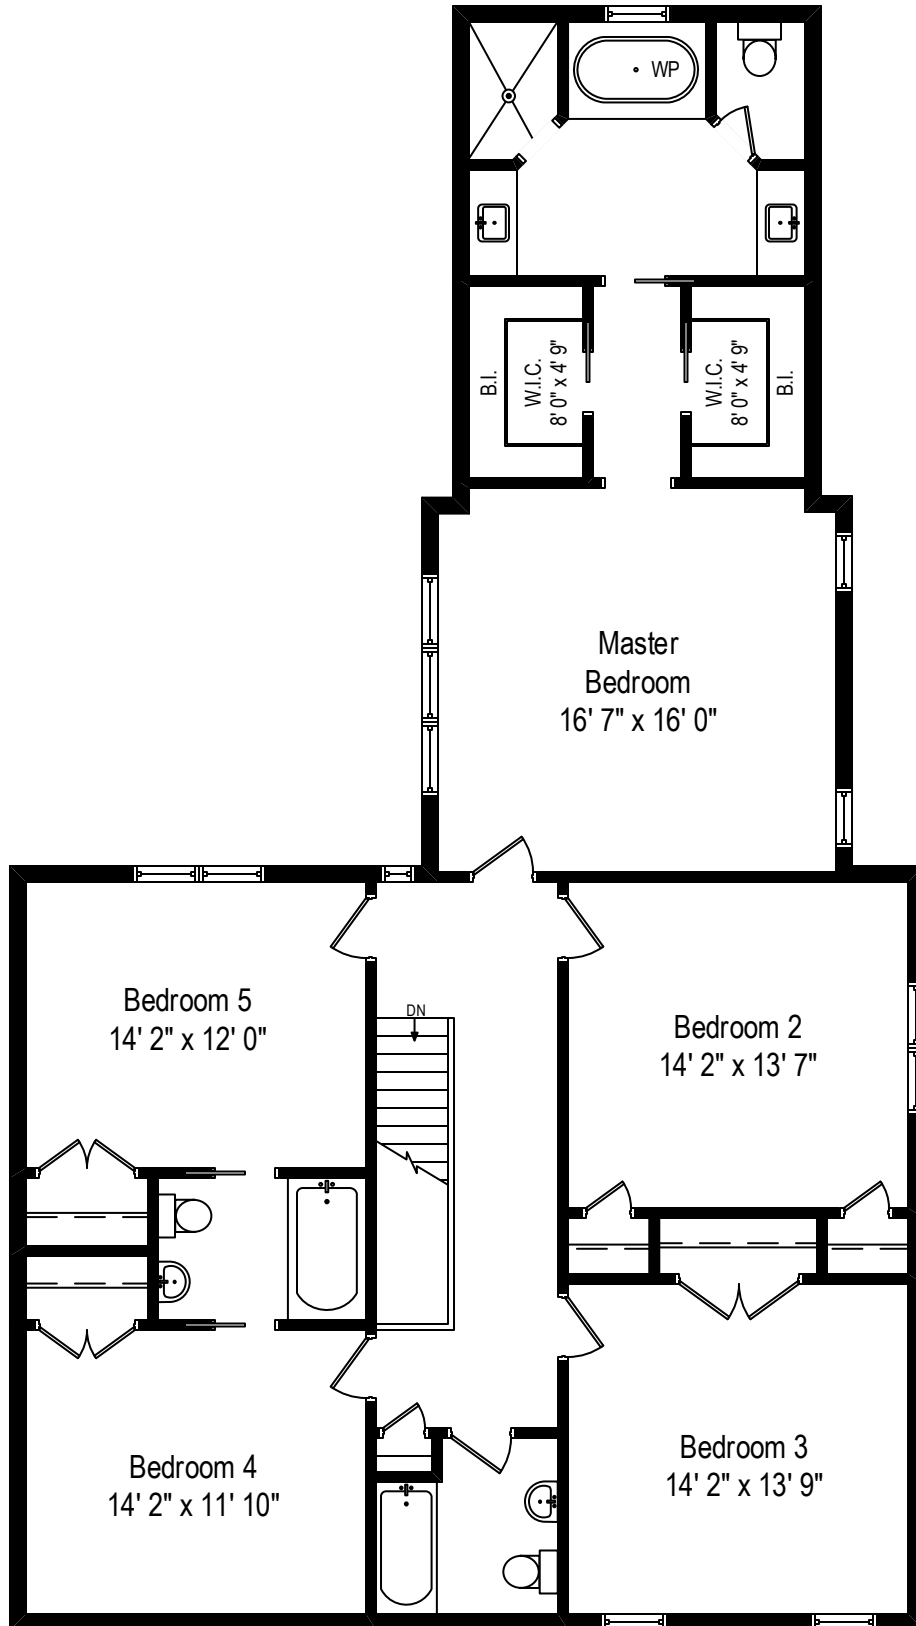

516 Madison Avenue – Glencoe, IL 60022

First Level

516 Madison Avenue – Glencoe, IL 60022

Second Level

All dimensions are approximate. This plan is for marketing purposes only.

516 Madison Avenue – Glencoe, IL 60022

Lower Level

All dimensions are approximate. This plan is for marketing purposes only.