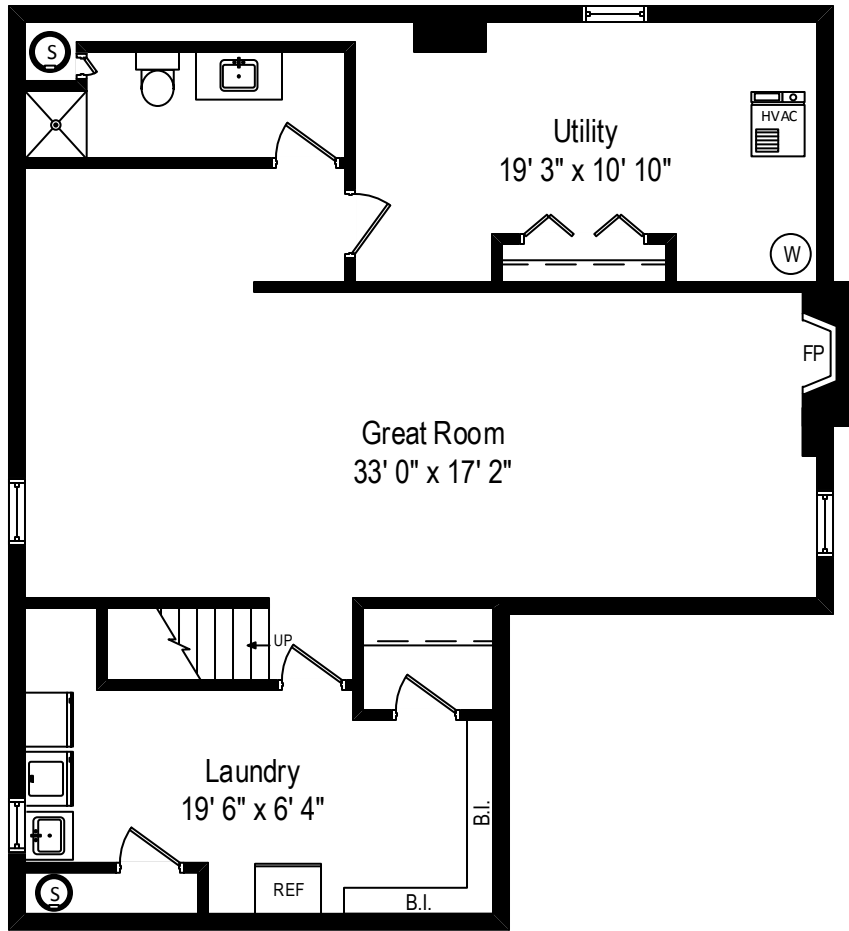

4204 Western Avenue – Western Springs, IL 60558

First Level

All dimensions are approximate. This plan is for marketing purposes only.

4204 Western Avenue – Western Springs, IL 60558

Lower Level

All dimensions are approximate. This plan is for marketing purposes only.