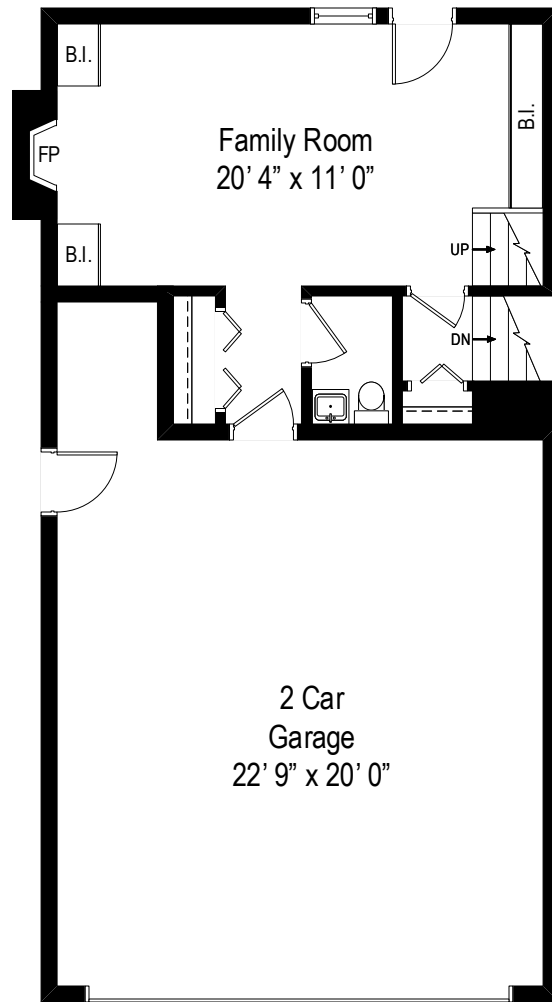

123 Lilac Lane - Buffalo Grove, IL 60089

Main Level

All dimensions are approximate. This plan is for marketing purposes only.

123 Lilac Lane - Buffalo Grove, IL 60089

Upper Level

All dimensions are approximate. This plan is for marketing purposes only.

123 Lilac Lane - Buffalo Grove, IL 60089

Lower Level

All dimensions are approximate. This plan is for marketing purposes only.

123 Lilac Lane - Buffalo Grove, IL 60089

Basement

All dimensions are approximate. This plan is for marketing purposes only.