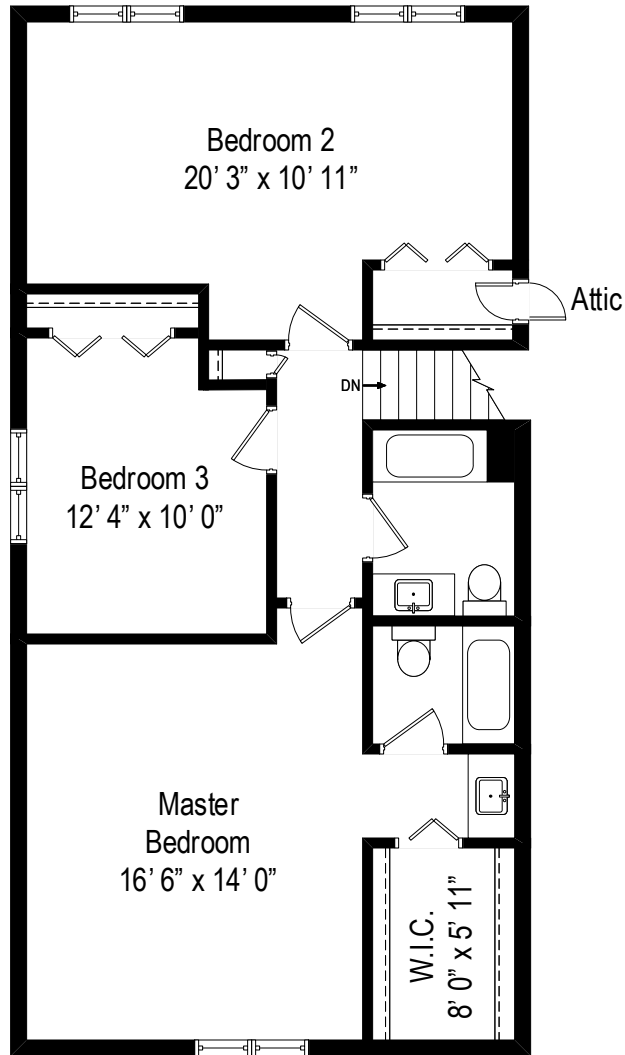

123 Lilac Lane - Buffalo Grove, IL 60089

Main Level

All dimensions are approximate. This plan is for marketing purposes only.

123 Lilac Lane - Buffalo Grove, IL 60089

Upper Level

All dimensions are approximate. This plan is for marketing purposes only.

123 Lilac Lane - Buffalo Grove, IL 60089

Lower Level

All dimensions are approximate. This plan is for marketing purposes only.

123 Lilac Lane - Buffalo Grove, IL 60089

Basement

All dimensions are approximate. This plan is for marketing purposes only.