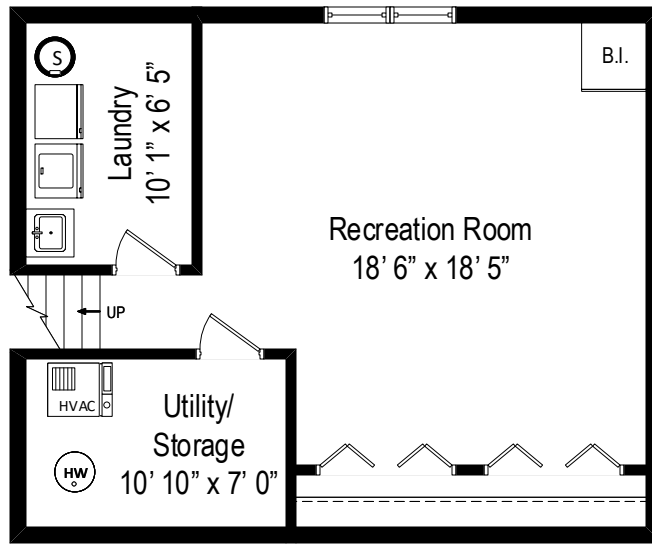

123 Lilac Lane - Buffalo Grove, IL 60089

Main Level

All dimensions are approximate. This plan is for marketing purposes only.

123 Lilac Lane - Buffalo Grove, IL 60089

Upper Level

All dimensions are approximate. This plan is for marketing purposes only.

123 Lilac Lane - Buffalo Grove, IL 60089

Lower Level

All dimensions are approximate. This plan is for marketing purposes only.

123 Lilac Lane - Buffalo Grove, IL 60089

Basement

All dimensions are approximate. This plan is for marketing purposes only.