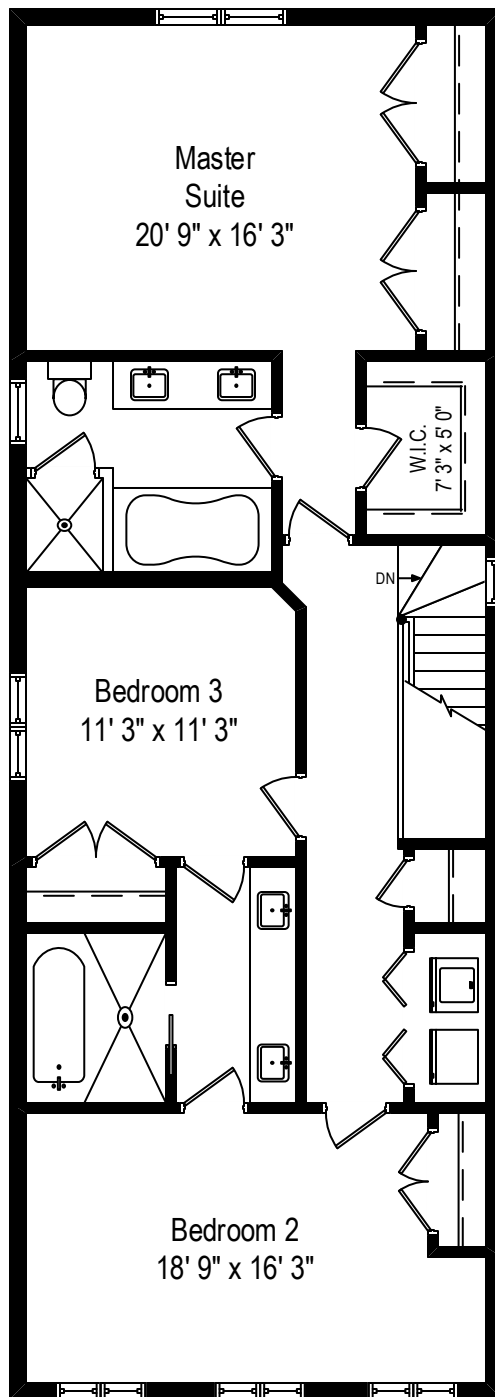

668 East 46<sup>th</sup> Street – Chicago, IL 60653

First Level

668 East 46<sup>th</sup> Street – Chicago, IL 60653

Second Level

All dimensions are approximate. This plan is for marketing purposes only.

668 East 46<sup>th</sup> Street – Chicago, IL 60653

Lower Level