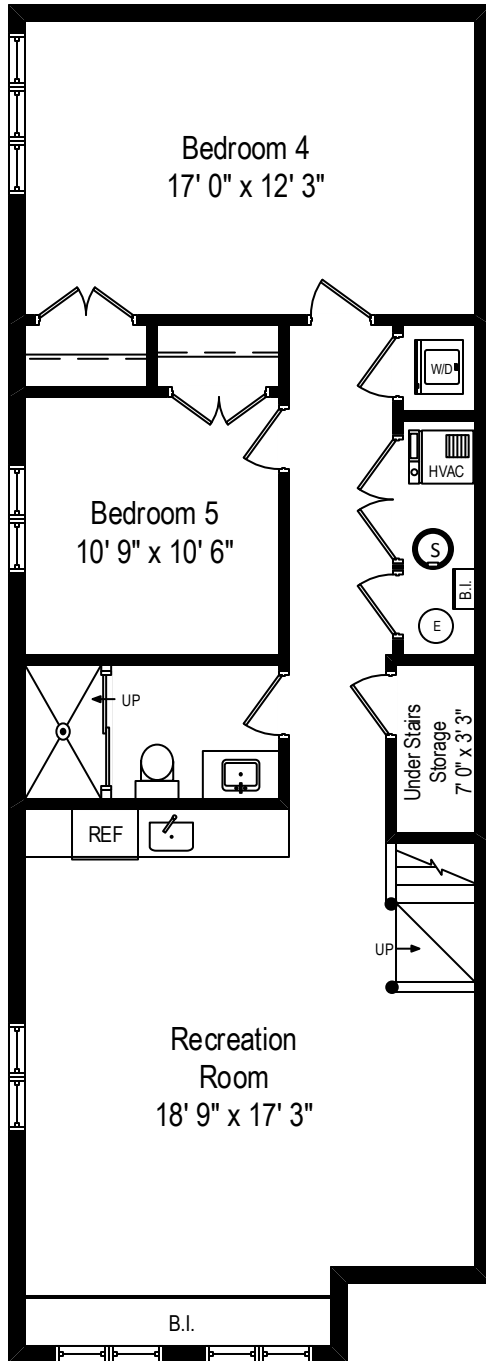

668 East 46<sup>th</sup> Street – Chicago, IL 60653

First Level

668 East 46<sup>th</sup> Street – Chicago, IL 60653

Second Level

All dimensions are approximate. This plan is for marketing purposes only.

668 East 46<sup>th</sup> Street – Chicago, IL 60653

Lower Level