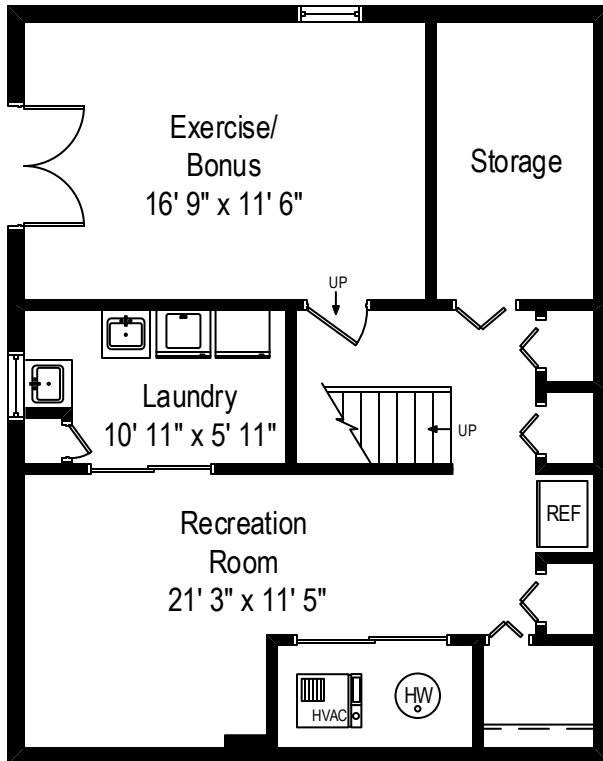

403 Hill – Glen Ellyn, IL 60137

First Level

403 Hill – Glen Ellyn, IL 60137

Second Level

All dimensions are approximate. This plan is for marketing purposes only.

403 Hill – Glen Ellyn, IL 60137

Third Level

403 Hill – Glen Ellyn, IL 60137

Lower Level

All dimensions are approximate. This plan is for marketing purposes only.