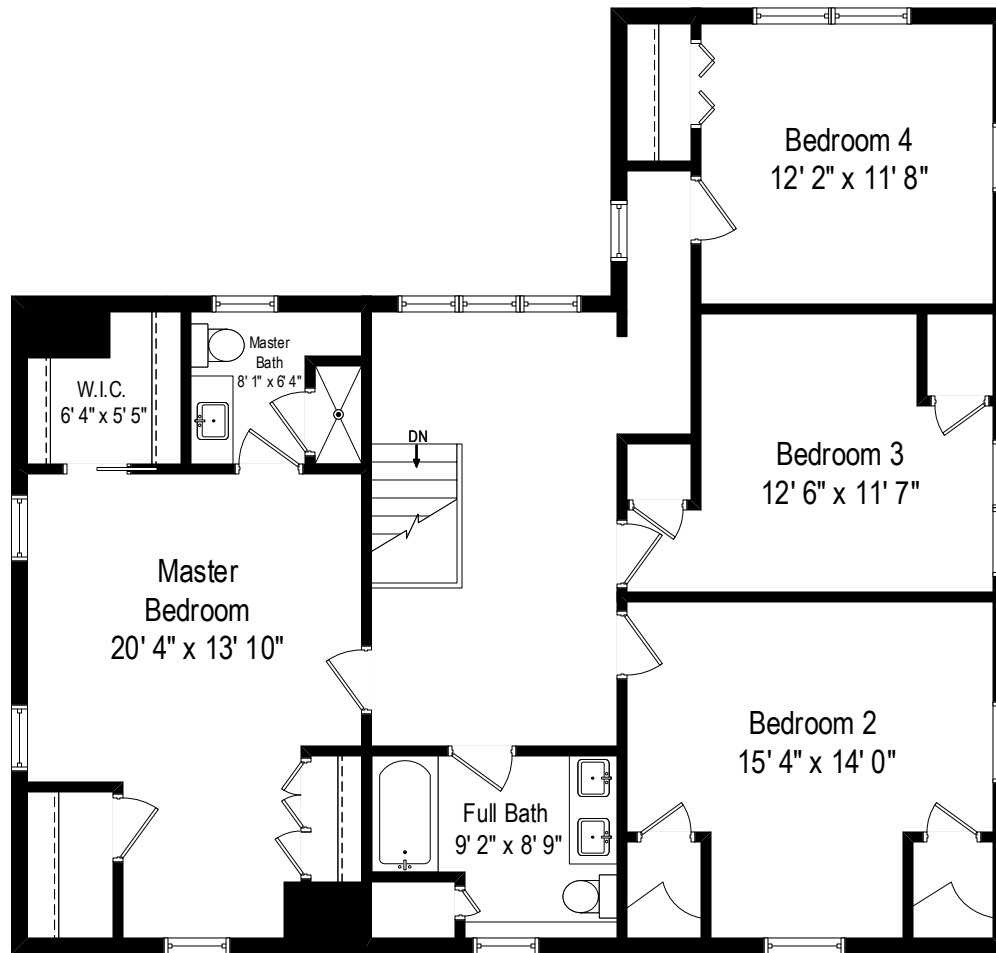

746 Foxdale - Winnetka, IL 60093

First Level

746 Foxdale - Winnetka, IL 60093

Second Level

All dimensions are approximate. This plan is for marketing purposes only.

746 Foxdale - Winnetka, IL 60093

Lower Level

All dimensions are approximate. This plan is for marketing purposes only.

Second Level

First Level

Lower Level

746 Foxdale - Winnetka, IL 60093