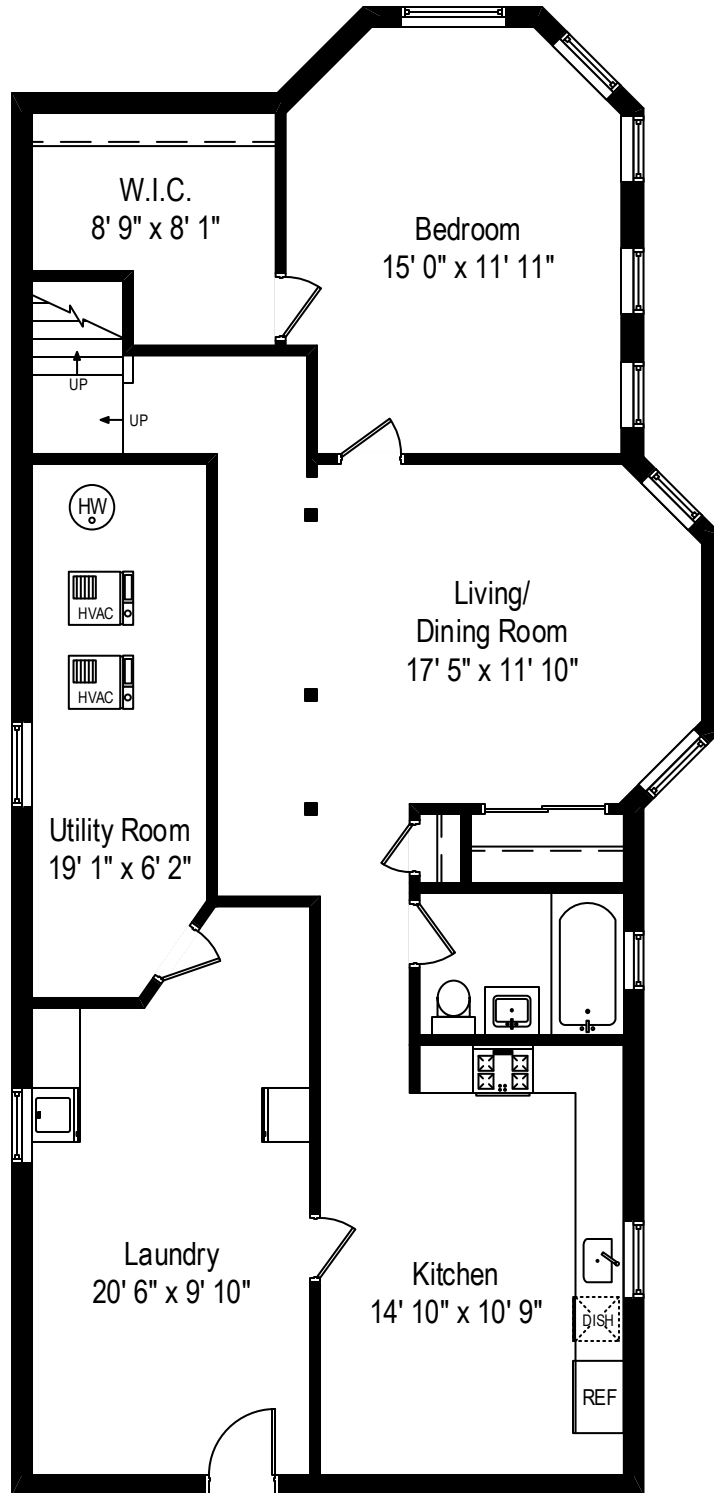

1523 W. Hollywood – Chicago, IL 60640

First Level

All dimensions are approximate. This plan is for marketing purposes only.

1523 W. Hollywood – Chicago, IL 60640

Second Level

1523 W. Hollywood – Chicago, IL 60640

Lower Level

All dimensions are approximate. This plan is for marketing purposes only.