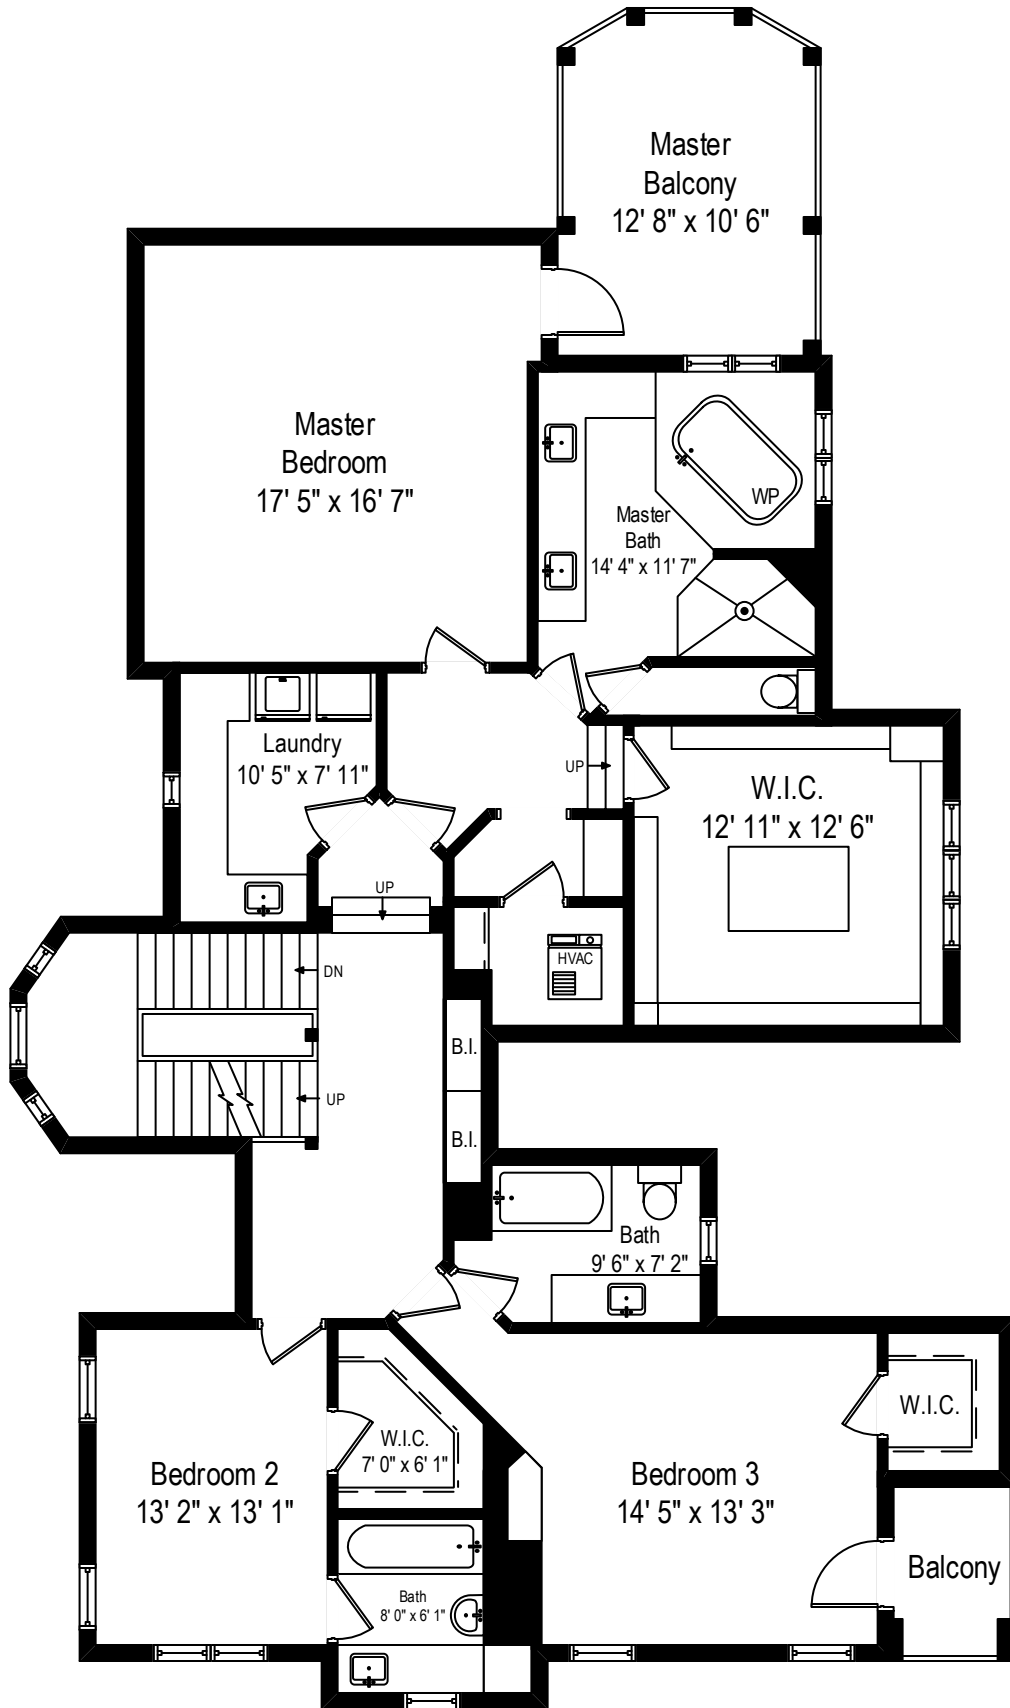

742 S. Vine – Hinsdale, IL 60521

First Level

All dimensions are approximate. This plan is for marketing purposes only.

742 S. Vine – Hinsdale, IL 60521

Second Level

All dimensions are approximate. This plan is for marketing purposes only.

742 S. Vine – Hinsdale, IL 60521

Third Level

742 S. Vine – Hinsdale, IL 60521

Lower Level