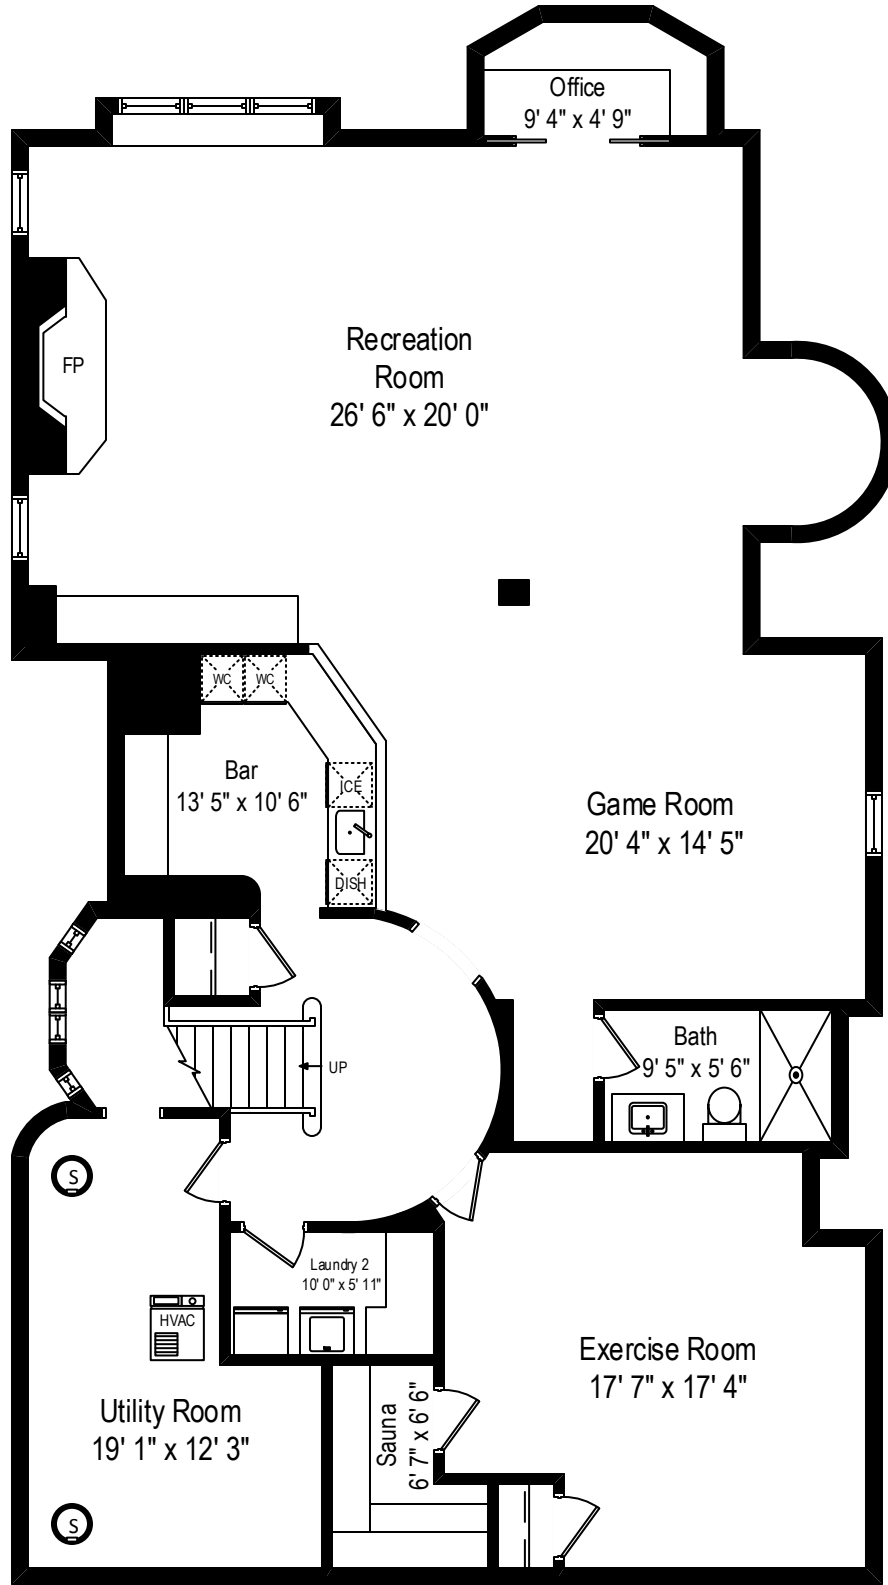

742 S. Vine – Hinsdale, IL 60521

First Level

All dimensions are approximate. This plan is for marketing purposes only.

742 S. Vine – Hinsdale, IL 60521

Second Level

All dimensions are approximate. This plan is for marketing purposes only.

742 S. Vine – Hinsdale, IL 60521

Third Level

742 S. Vine – Hinsdale, IL 60521

Lower Level