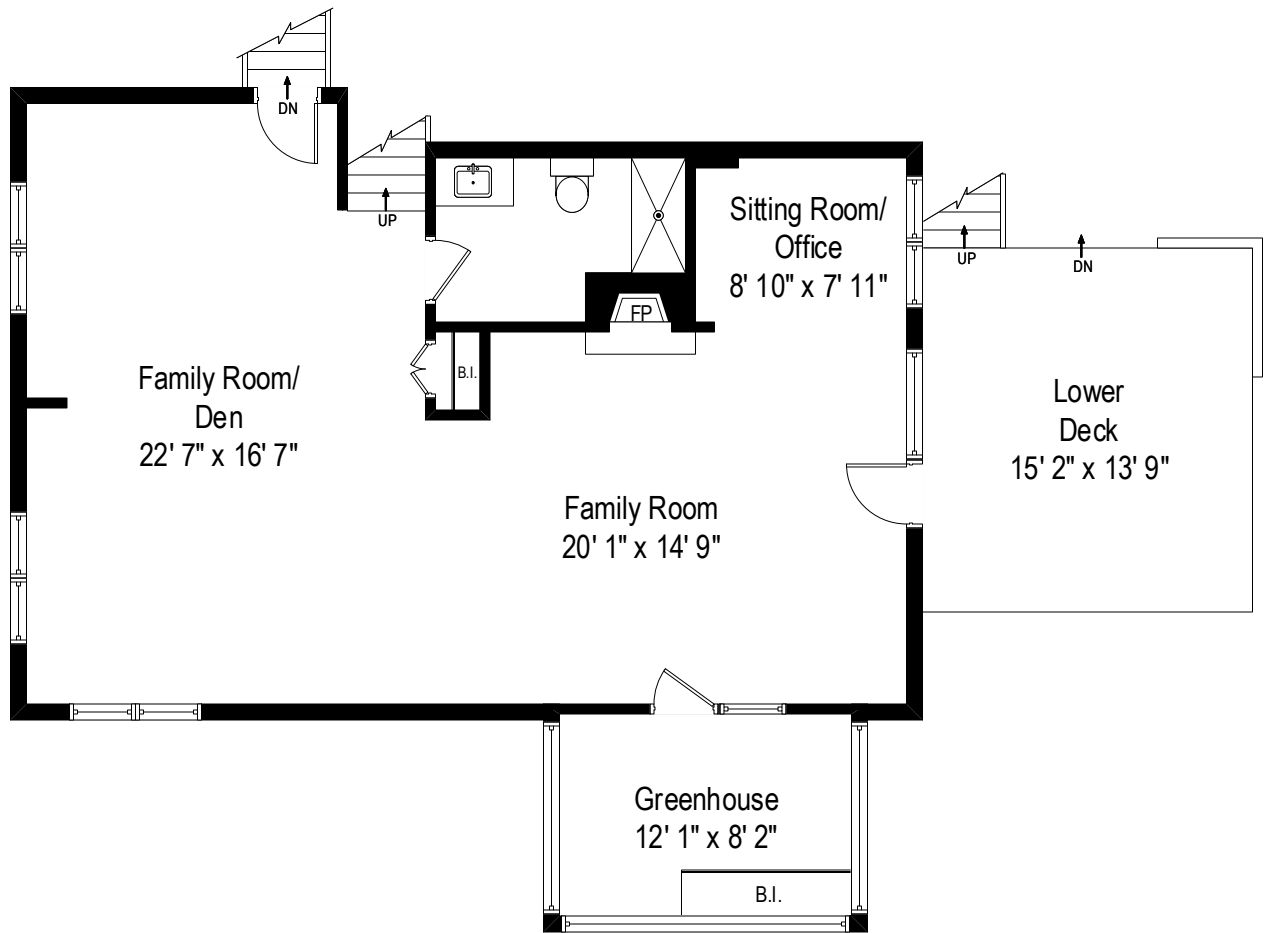

289 Banbury Road - Mundelein, IL 60060

First Level

All dimensions are approximate. This plan is for marketing purposes only.

289 Banbury Road - Mundelein, IL 60060

Second Level

All dimensions are approximate. This plan is for marketing purposes only.

289 Banbury Road - Mundelein, IL 60060

Lower Level

289 Banbury Road - Mundelein, IL 60060

Basement

All dimensions are approximate. This plan is for marketing purposes only.