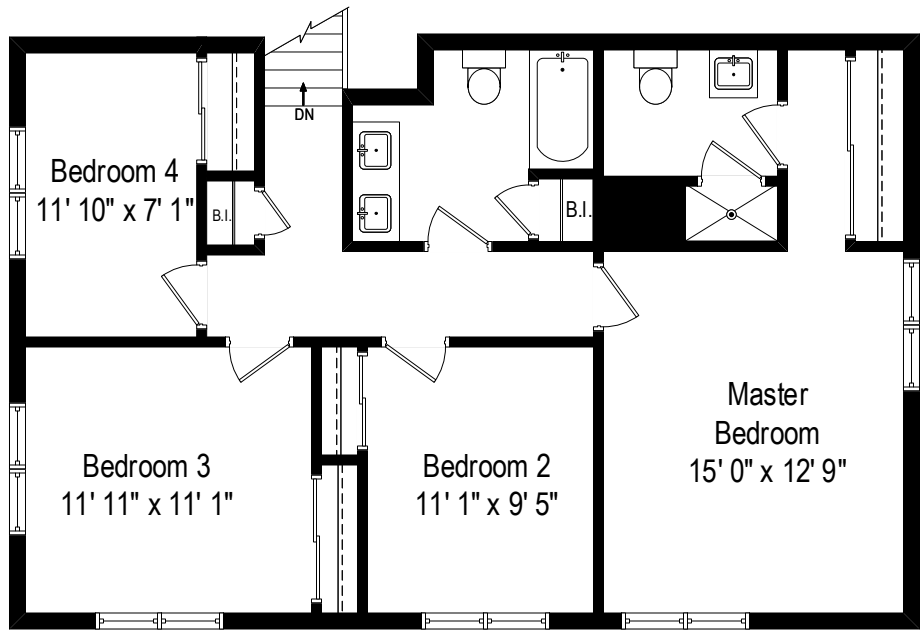

289 Banbury Road - Mundelein, IL 60060

First Level

All dimensions are approximate. This plan is for marketing purposes only.

289 Banbury Road - Mundelein, IL 60060

Second Level

All dimensions are approximate. This plan is for marketing purposes only.

289 Banbury Road - Mundelein, IL 60060

Lower Level

289 Banbury Road - Mundelein, IL 60060

Basement

All dimensions are approximate. This plan is for marketing purposes only.