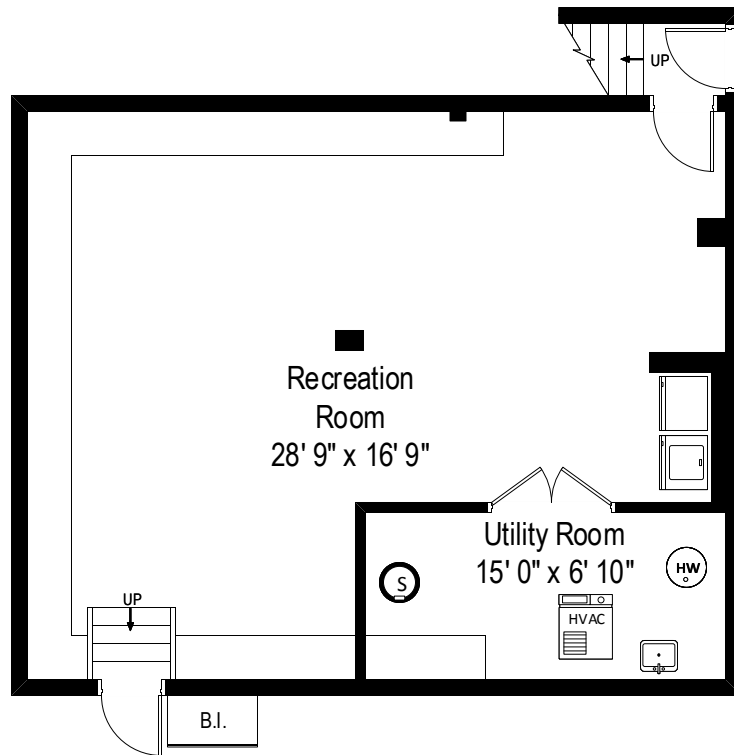

289 Banbury Road - Mundelein, IL 60060

First Level

All dimensions are approximate. This plan is for marketing purposes only.

289 Banbury Road - Mundelein, IL 60060

Second Level

All dimensions are approximate. This plan is for marketing purposes only.

289 Banbury Road - Mundelein, IL 60060

Lower Level

289 Banbury Road - Mundelein, IL 60060

Basement

All dimensions are approximate. This plan is for marketing purposes only.