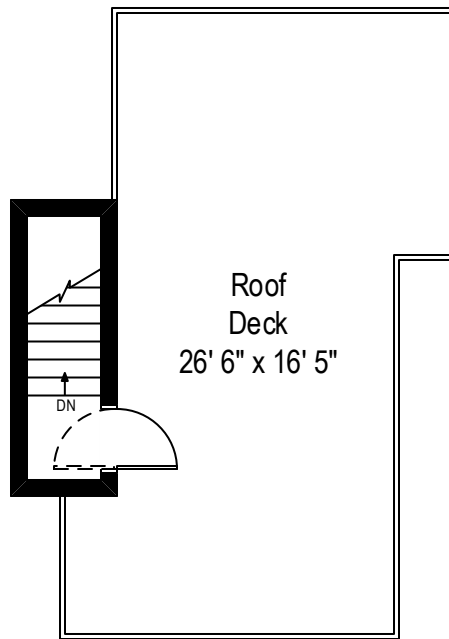

1811 N. Rockwell – Chicago, IL 60647

First Level

1811 N. Rockwell – Chicago, IL 60647

Second Level

All dimensions are approximate. This plan is for marketing purposes only.

1811 N. Rockwell – Chicago, IL 60647

Roof Level

1811 N. Rockwell – Chicago, IL 60647

Lower/ Ground Level