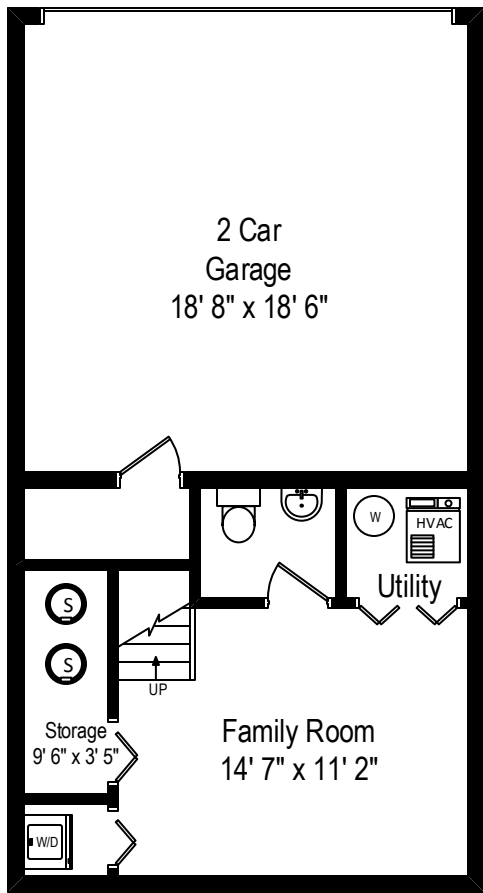

1811 N. Rockwell – Chicago, IL 60647

First Level

1811 N. Rockwell – Chicago, IL 60647

Second Level

All dimensions are approximate. This plan is for marketing purposes only.

1811 N. Rockwell – Chicago, IL 60647

Roof Level

1811 N. Rockwell – Chicago, IL 60647

Lower/ Ground Level