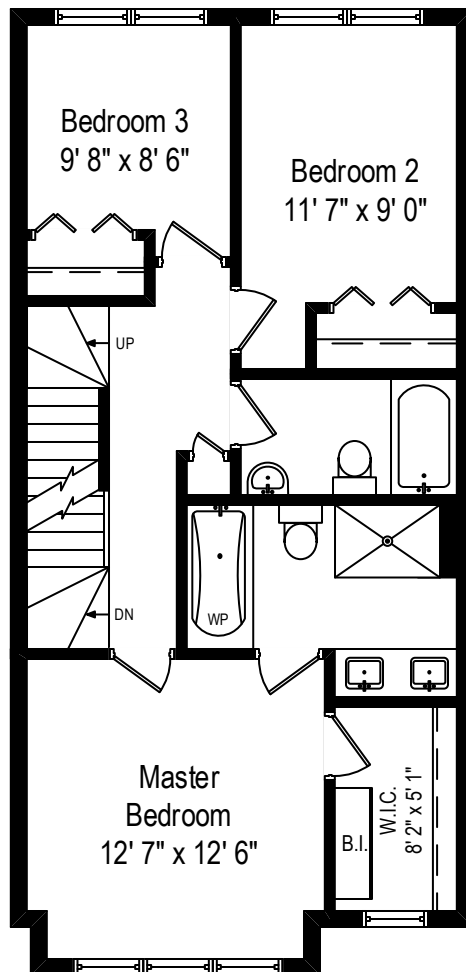

1811 N. Rockwell – Chicago, IL 60647

First Level

1811 N. Rockwell – Chicago, IL 60647

Second Level

All dimensions are approximate. This plan is for marketing purposes only.

1811 N. Rockwell – Chicago, IL 60647

Roof Level

1811 N. Rockwell – Chicago, IL 60647

Lower/ Ground Level